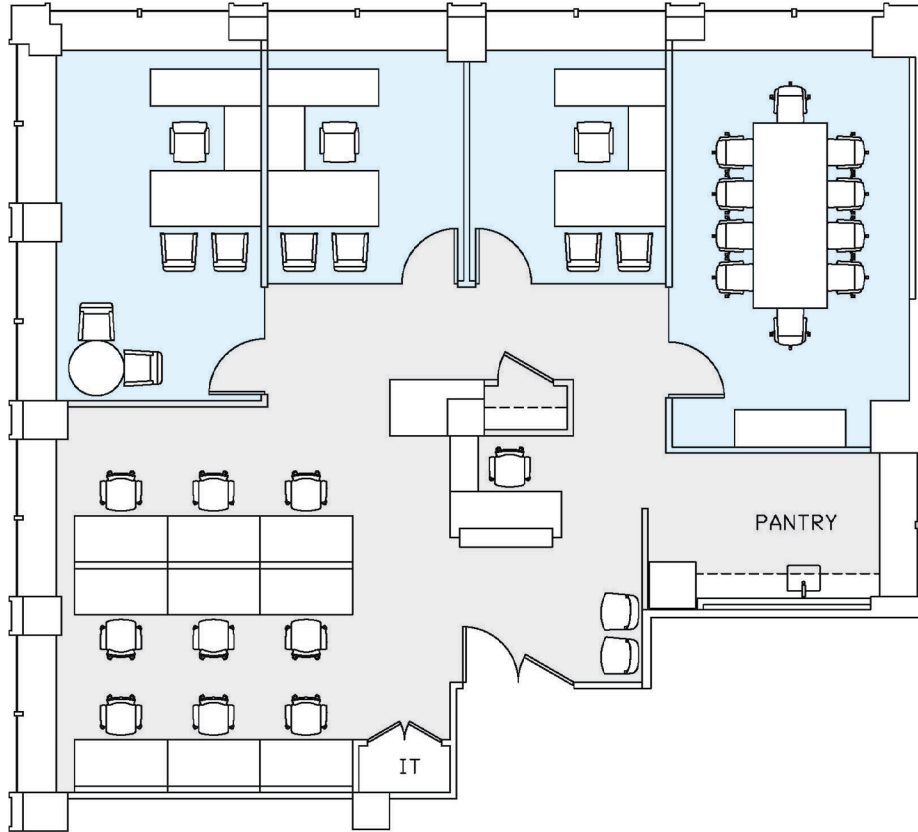

1350

Avenue of the Americas

NEW PRE-BUILD

SUITE 1720 - 3,023 RSF

WEST 54TH STREET

AVENUE OF THE AMERICAS

WEST 55TH STREET

FLOOR KEY

| | |
|------------------------|-----------|
| Offices | 3 |
| Work Stations | 9 |
| Conference Rooms | 1 |
| Pantry | 1 |
| Receptionist | 1 |
| Total Personnel | 13 |

[Click here for more information](#)