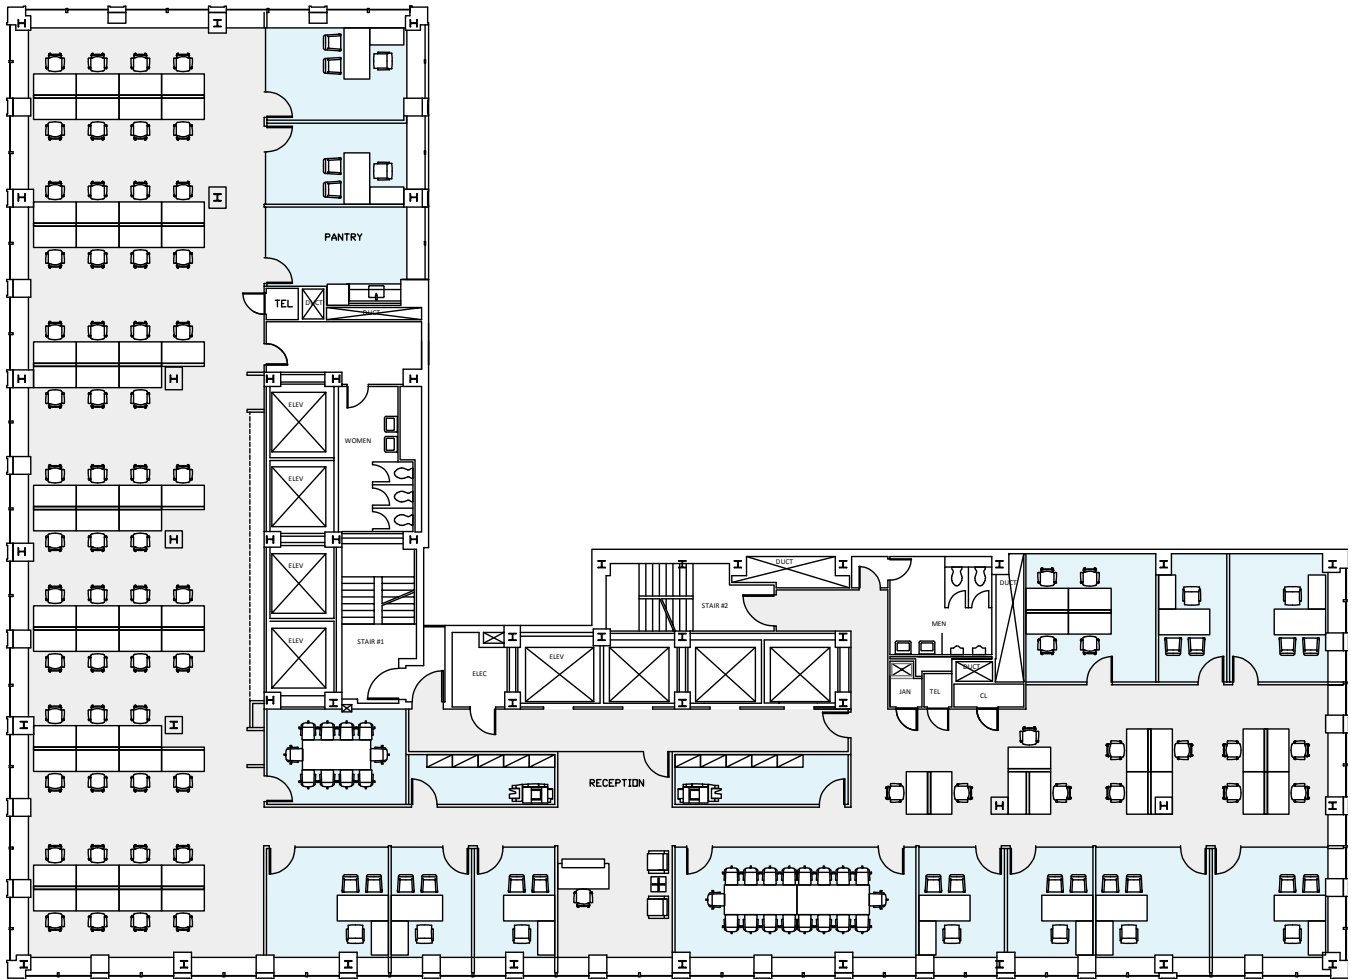

1350

Avenue of the Americas

EXISTING CONDITIONS LAYOUT

ENTIRE 22ND FLOOR - 12,927 RSF

WEST 55TH STREET

AVENUE OF THE AMERICAS

FLOOR KEY

Offices	11
Workstations	68
Conference Rooms	2
Pantry	1
Receptionist	1
Total Personnel	80