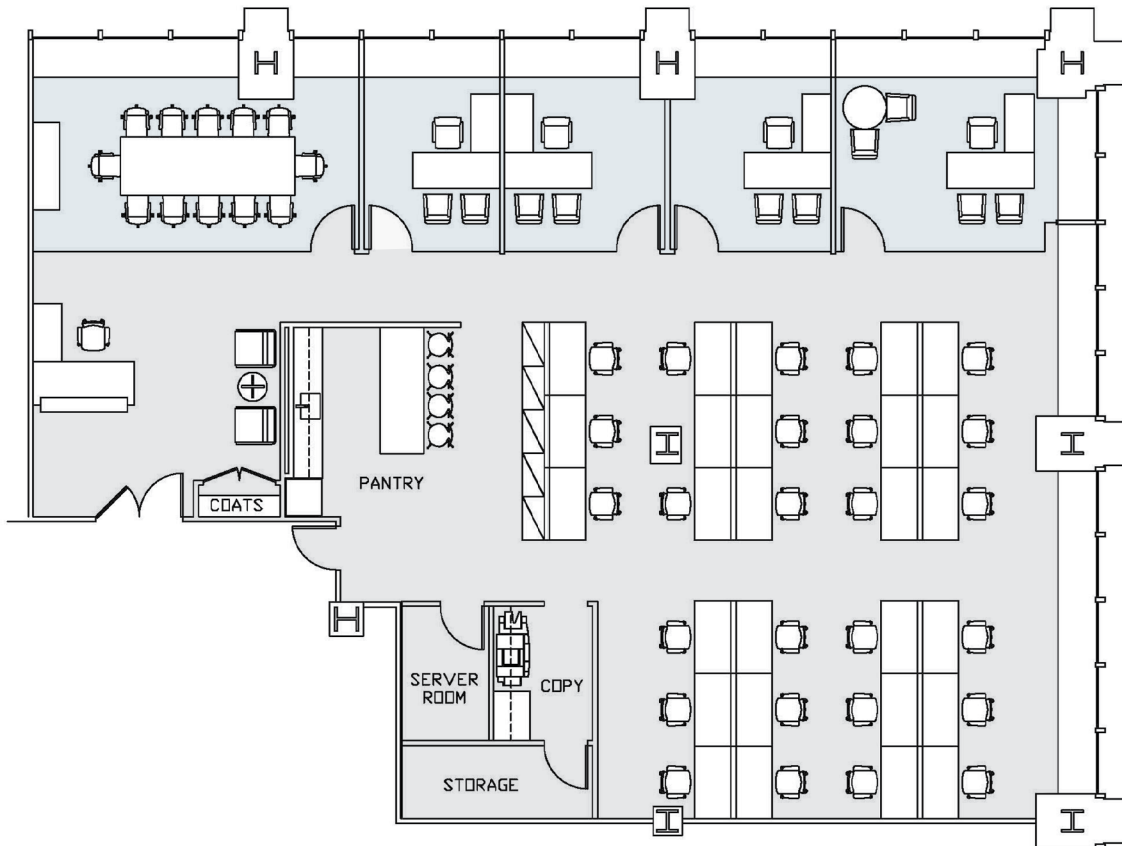

1185 AVENUE OF THE AMERICAS

SUITE 1910 - 5,348 RSF
PROPOSED PREBUILT

FLOOR KEY	
Offices	4
Workstations	26
Conference/Meeting Rooms	1
Pantry/Storage/Server	1
Receptionists	1
Total Personnel	31