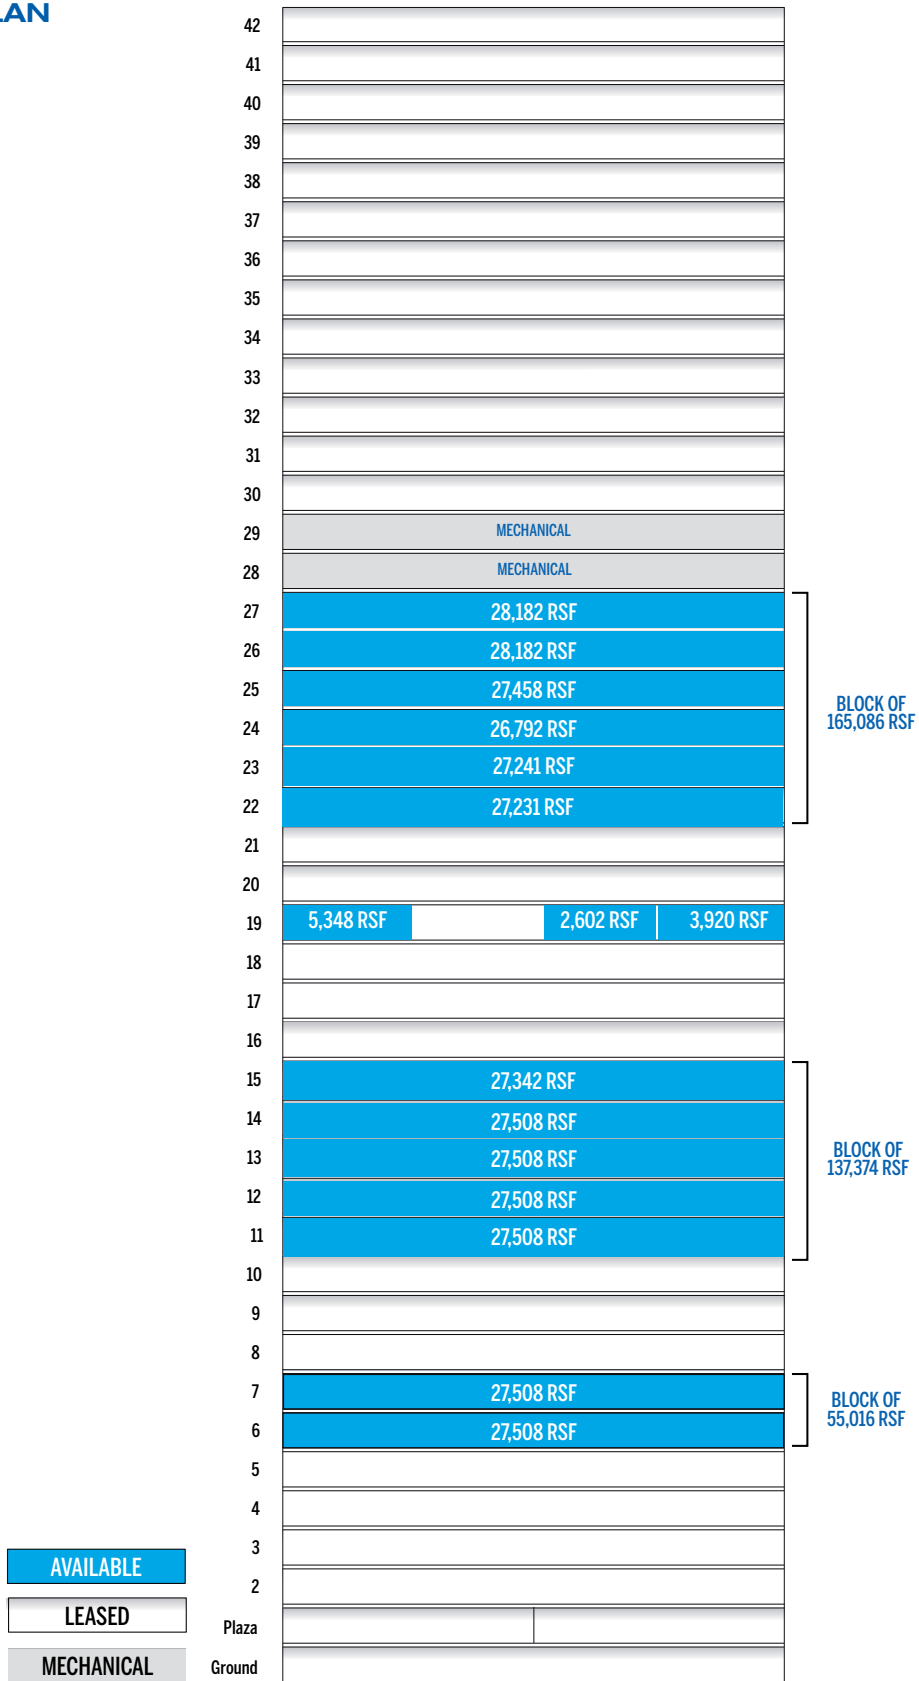

1185 AVENUE OF THE AMERICAS

STACKING PLAN

AVAILABLE

LEASED

MECHANICAL