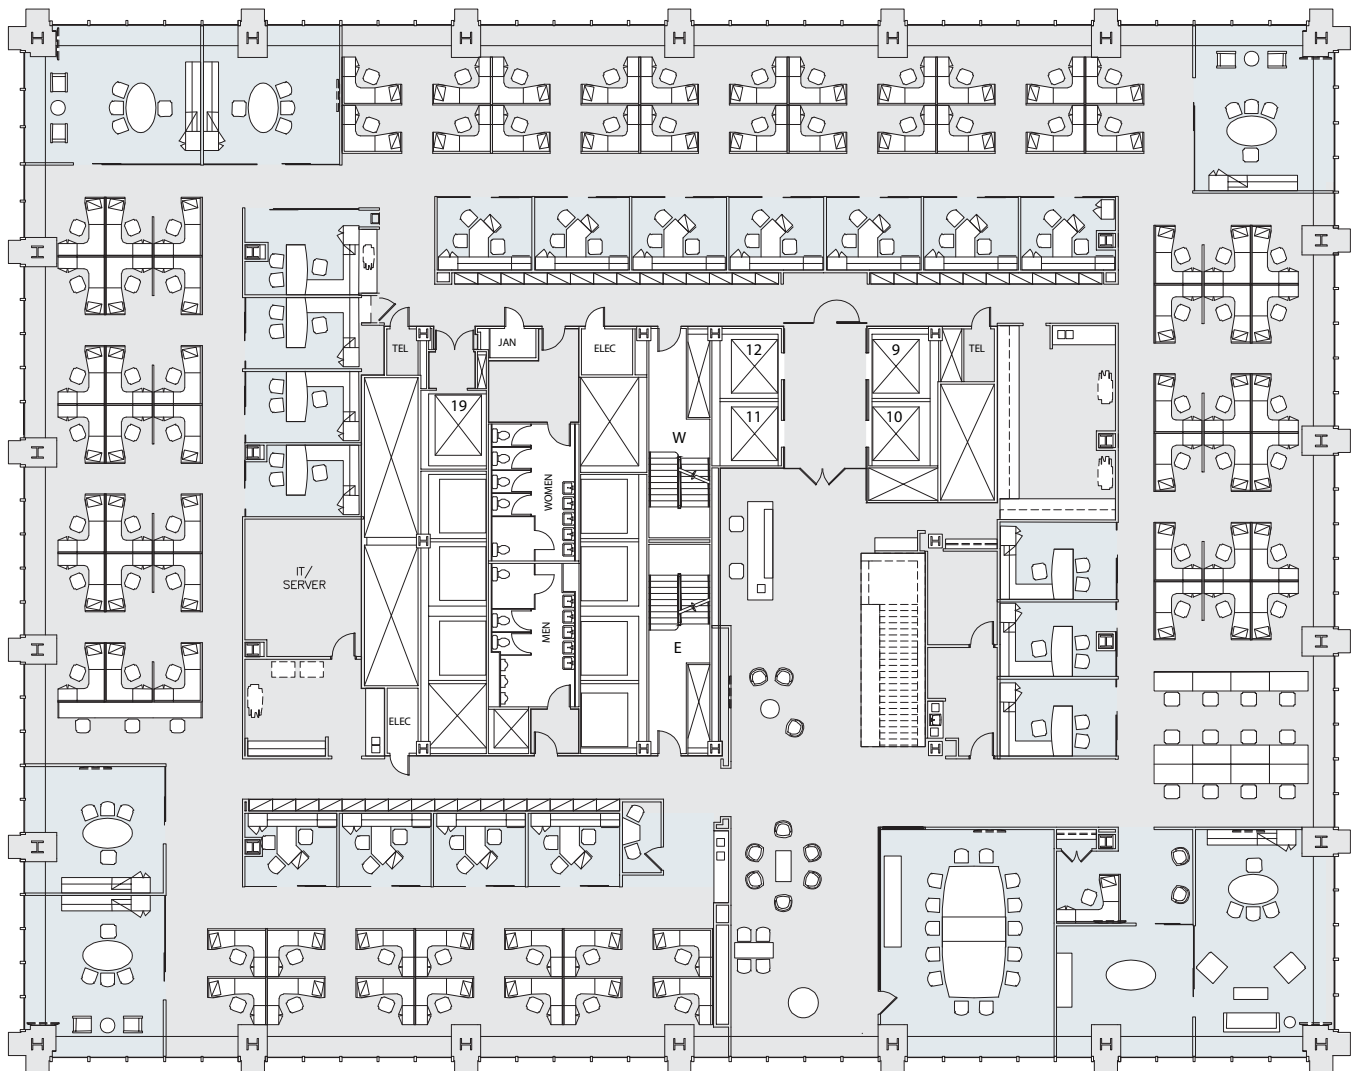

1185 AVENUE OF THE AMERICAS

27TH FLOOR - 28,182 RSF EXISTING CONDITIONS WITH EXISTING FURNITURE

FLOOR KEY	
Windowed Offices	7
Interior Offices	18
Workstations	75
Conference/Meeting Rooms	1
Pantry	1
Receptionists	1
Total Personnel	101