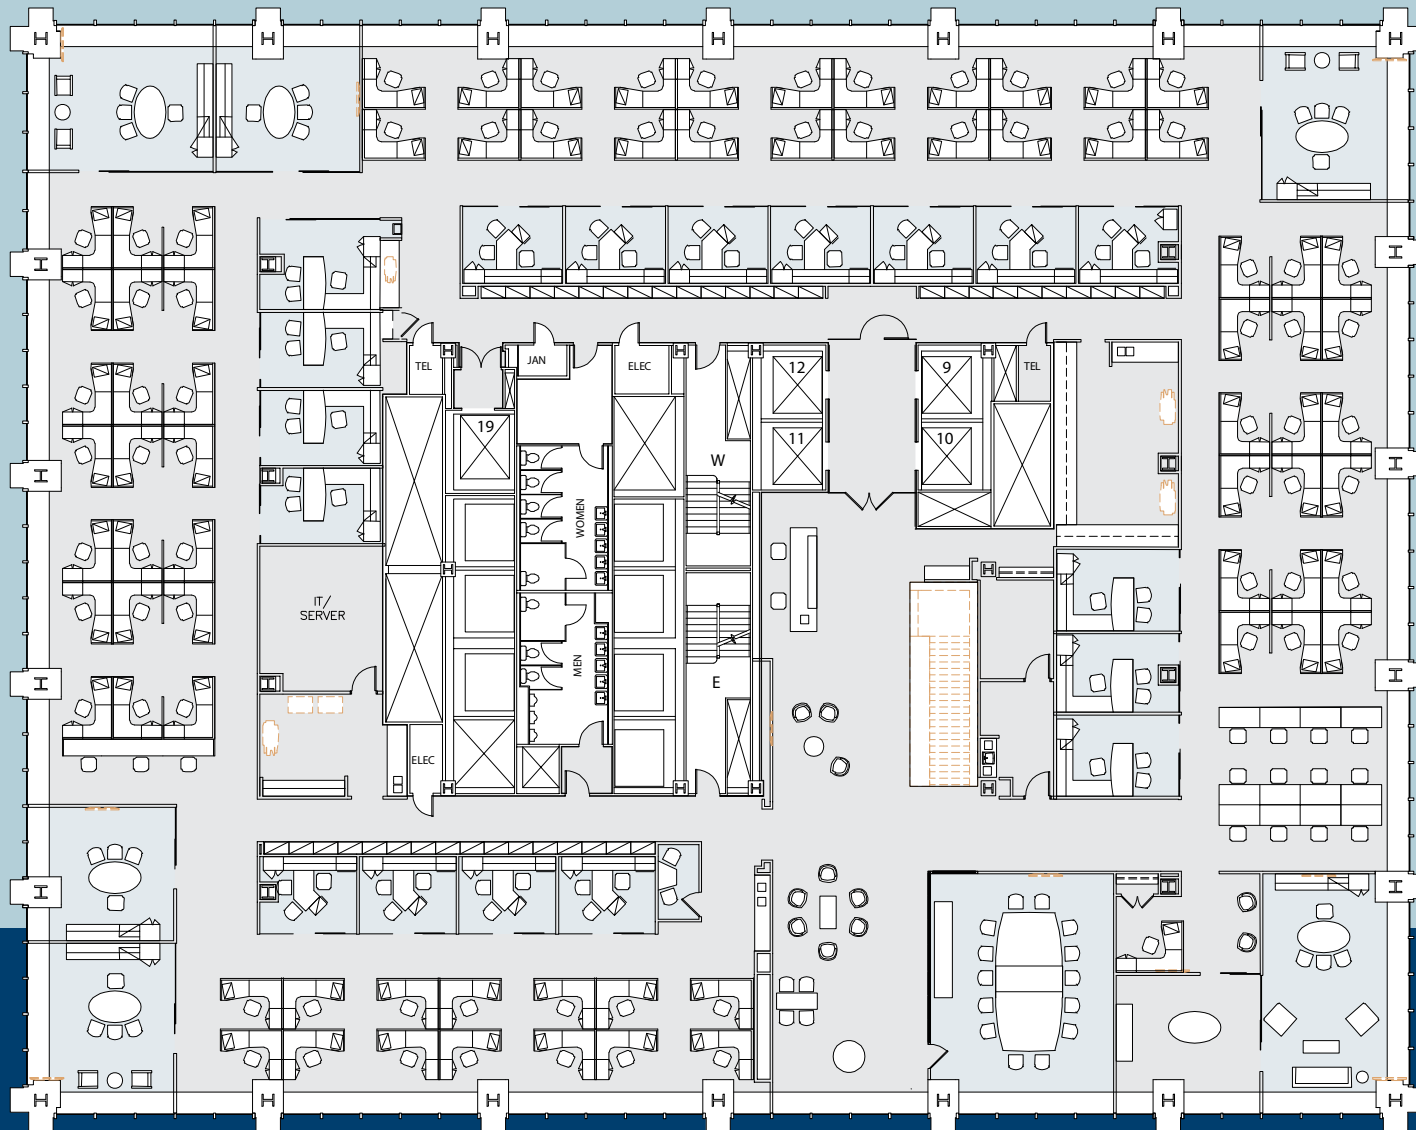

27TH FLOOR - 28,182 RSF - EXISTING CONDITION WITH EXISTING FURNITURE

TOUR THE SPACE

Corner Offices: 4 Windowed Offices: 3 Interior Offices: 18 Workstations: 75 Desks: 15
Conference/Meeting Room: 1 Phone Room: 1 Pantry: 1 Receptionist: 1 **Total Personnel: 116**