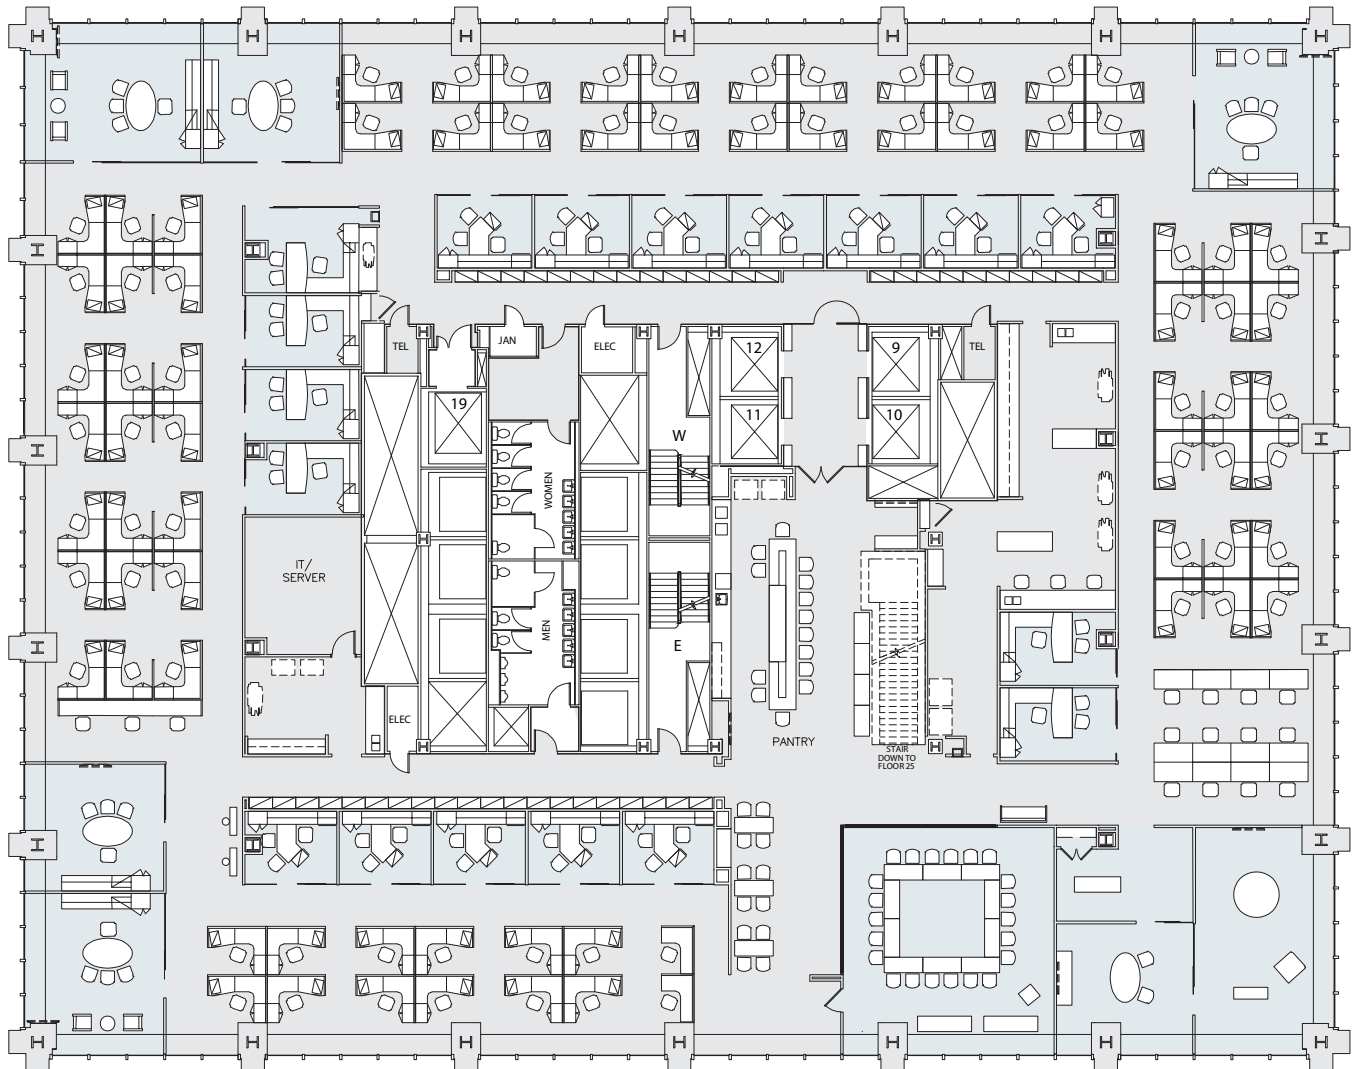

1185 AVENUE OF THE AMERICAS

26TH FLOOR - 28,182 RSF
EXISTING CONDITIONS WITH EXISTING FURNITURE

FLOOR KEY	
Windowed Offices	7
Interior Offices	18
Workstations	75
Trading Desks	18
Conference/Meeting Rooms	1
Pantry	1
Receptionists	1
Total Personnel	119