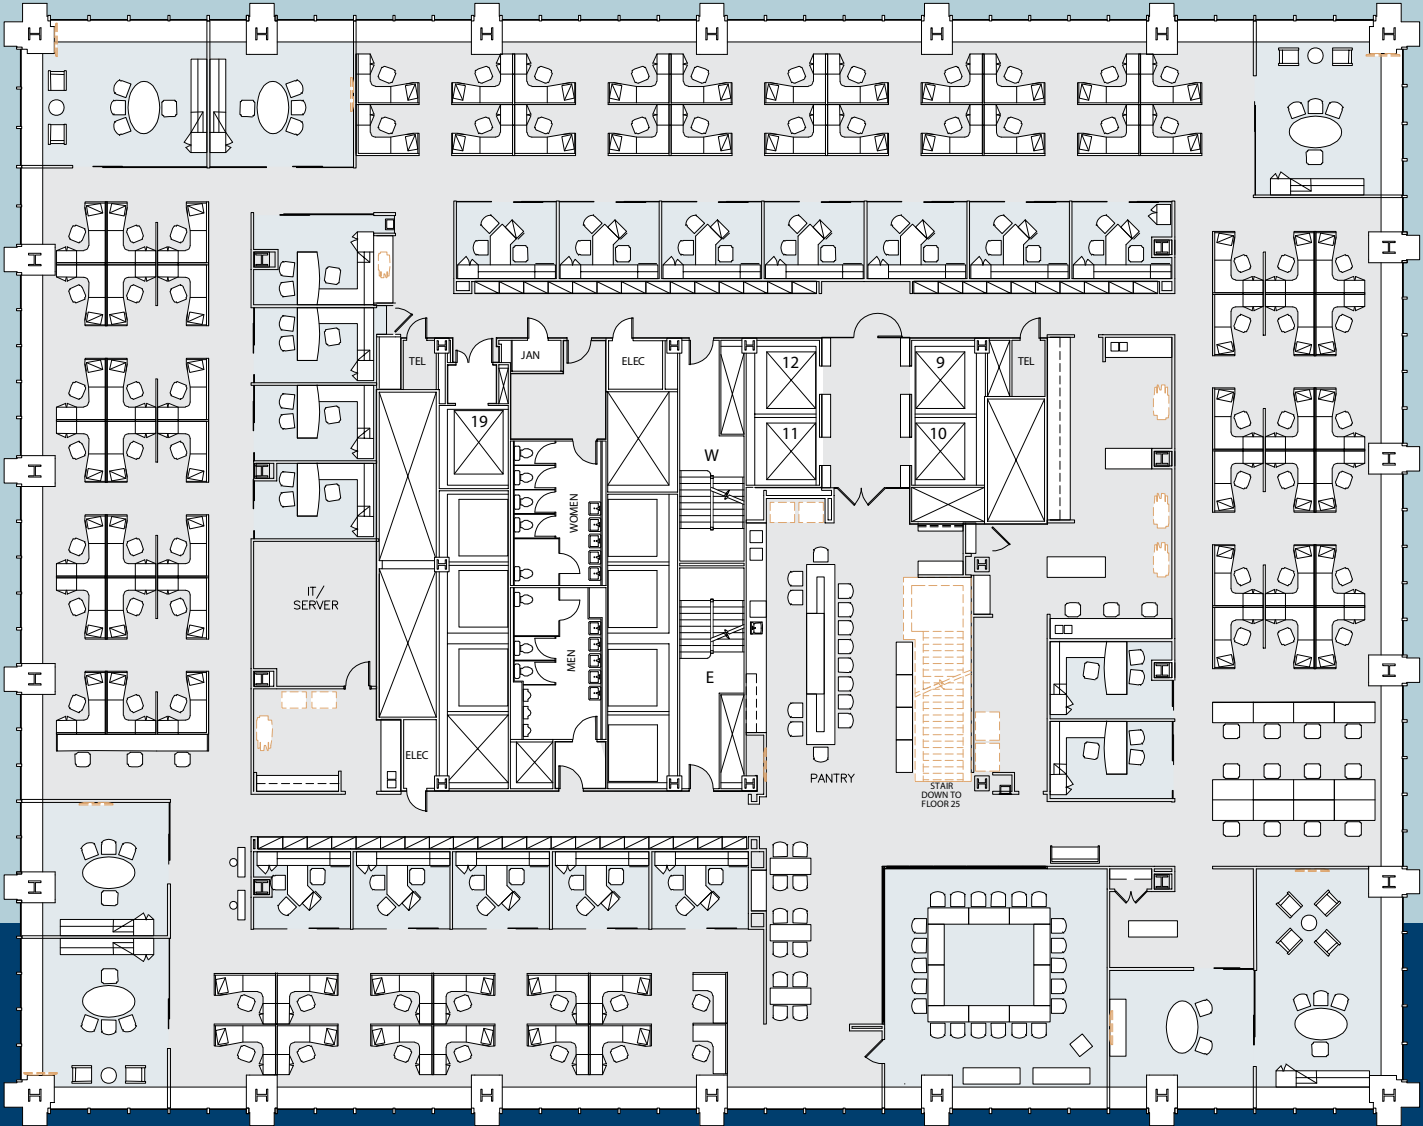

# 26TH FLOOR - 28,182 RSF - EXISTING CONDITION WITH EXISTING FURNITURE

**TOUR THE SPACE**

Corner Offices: 4    Windowed Offices: 3    Interior Offices: 18    Workstations: 73  
 Trading Desks: 18    Conference/Meeting Room: 1    Pantry: 1    Receptionist: 1    **Total Personnel: 117**