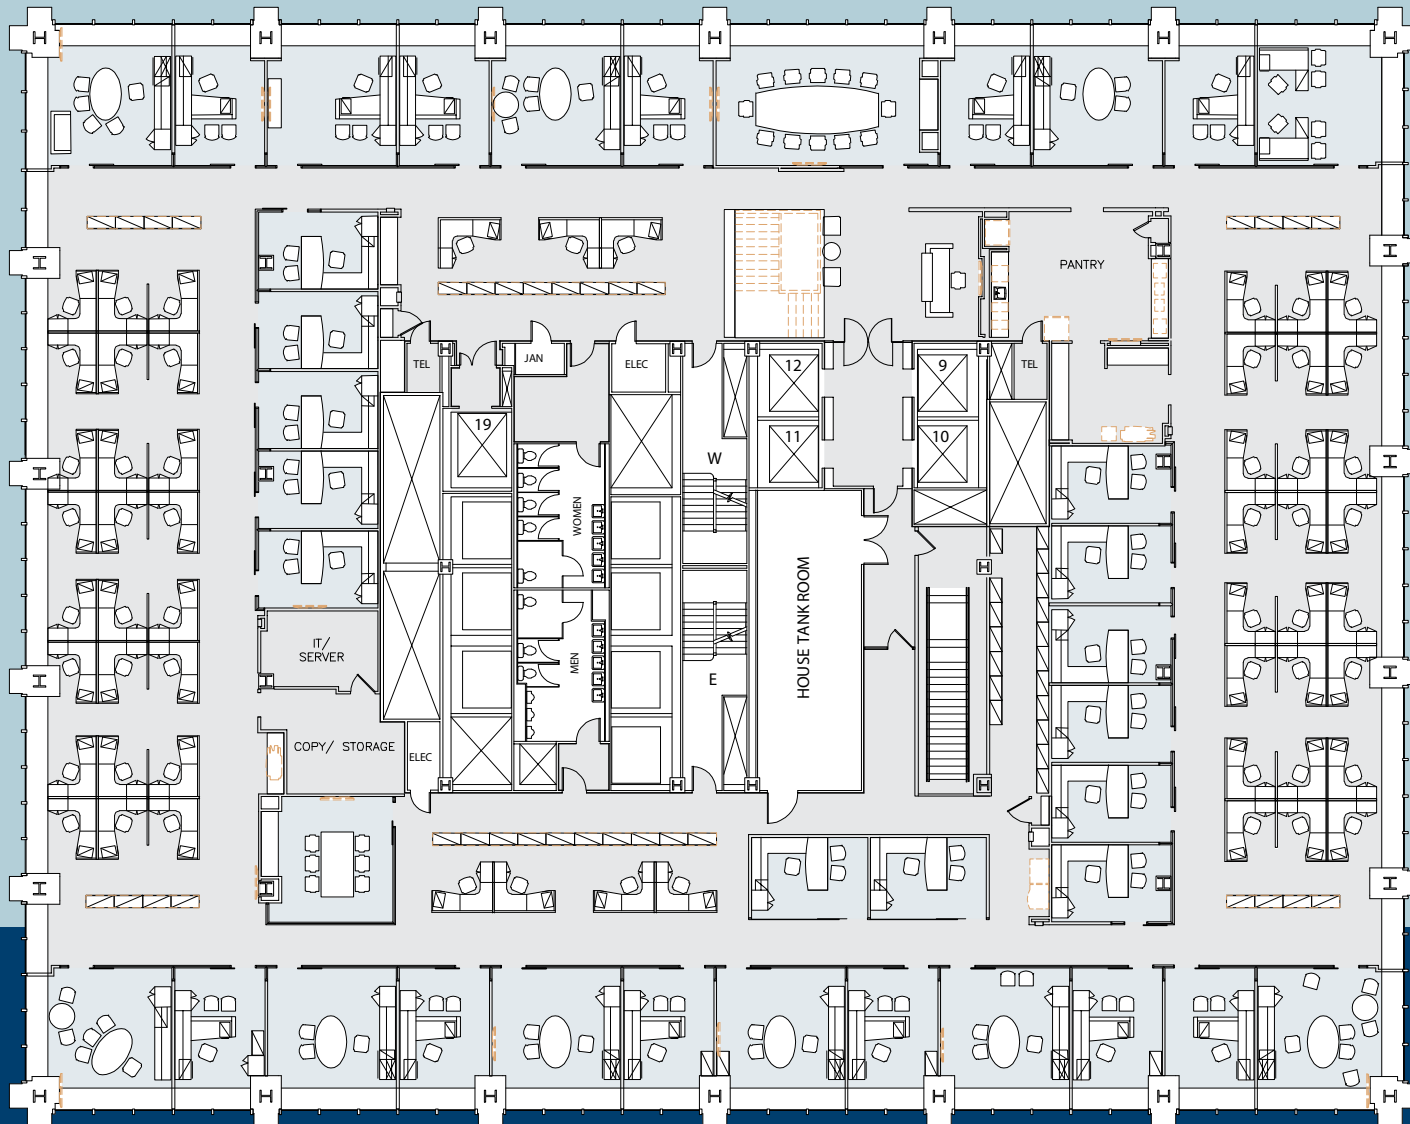

25TH FLOOR - 27,458 RSF - EXISTING CONDITION WITH EXISTING FURNITURE

[TOUR THE SPACE](#)

Corner Offices: 4 Windowed Offices: 18 Interior Offices: 13 Workstations: 55
Conference/Meeting Rooms: 2 Pantry: 1 Receptionist: 1 **Total Personnel: 91**