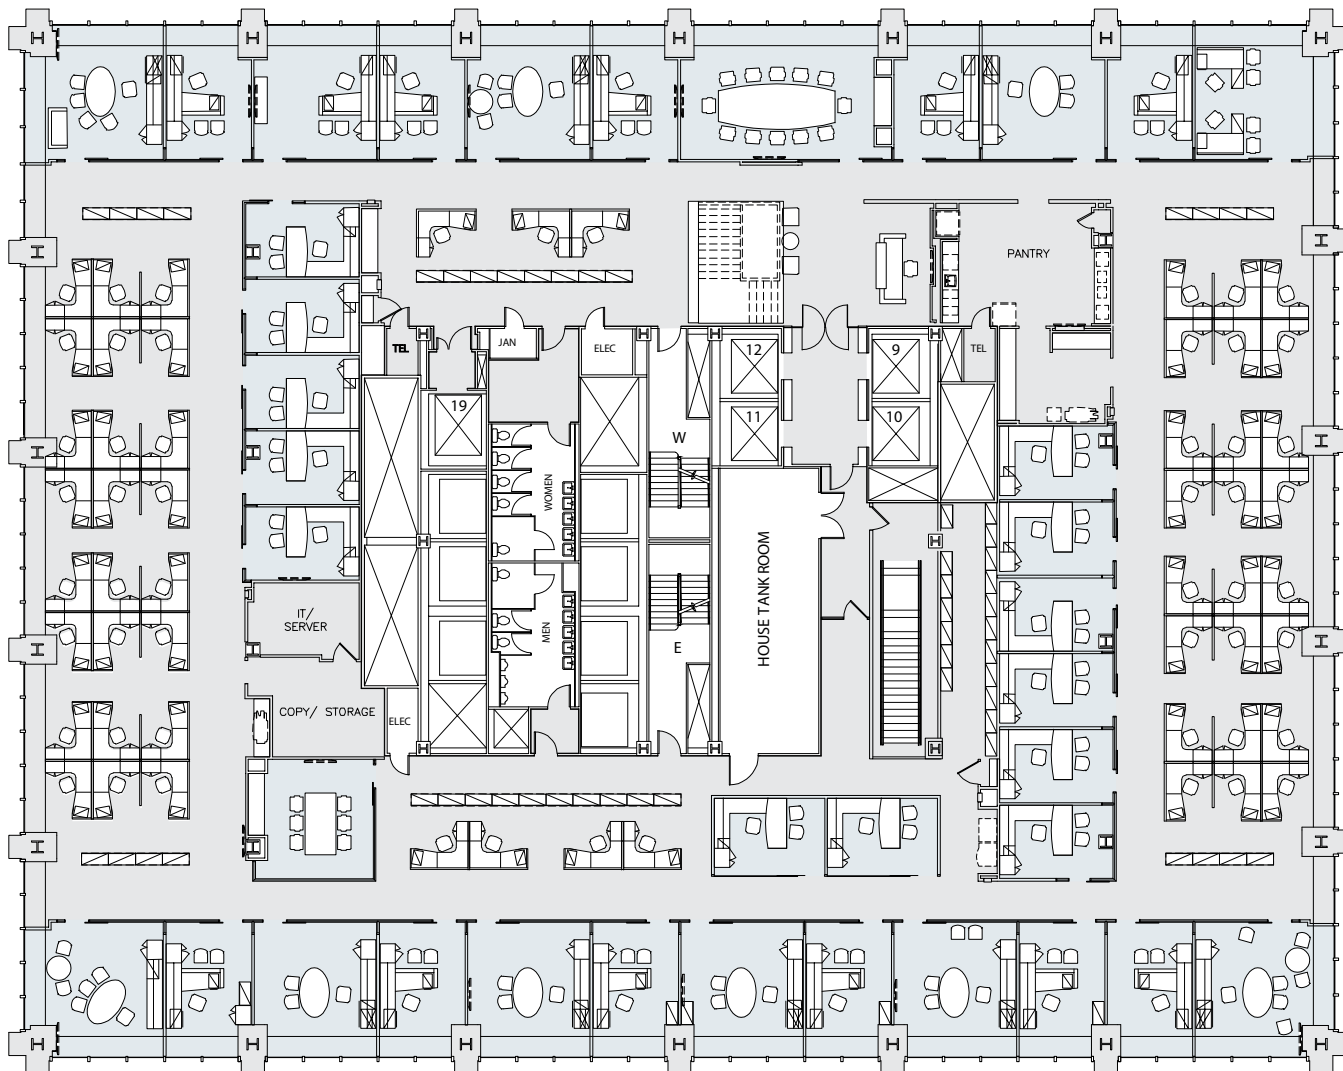

1185 AVENUE OF THE AMERICAS

25TH FLOOR - 27,458 RSF EXISTING CONDITIONS WITH EXISTING FURNITURE

FLOOR KEY	
Windowed Offices	22
Interior Offices	13
Workstations	52
Conference/Meeting Rooms	2
Pantry	1
Receptionists	1
Total Personnel	88