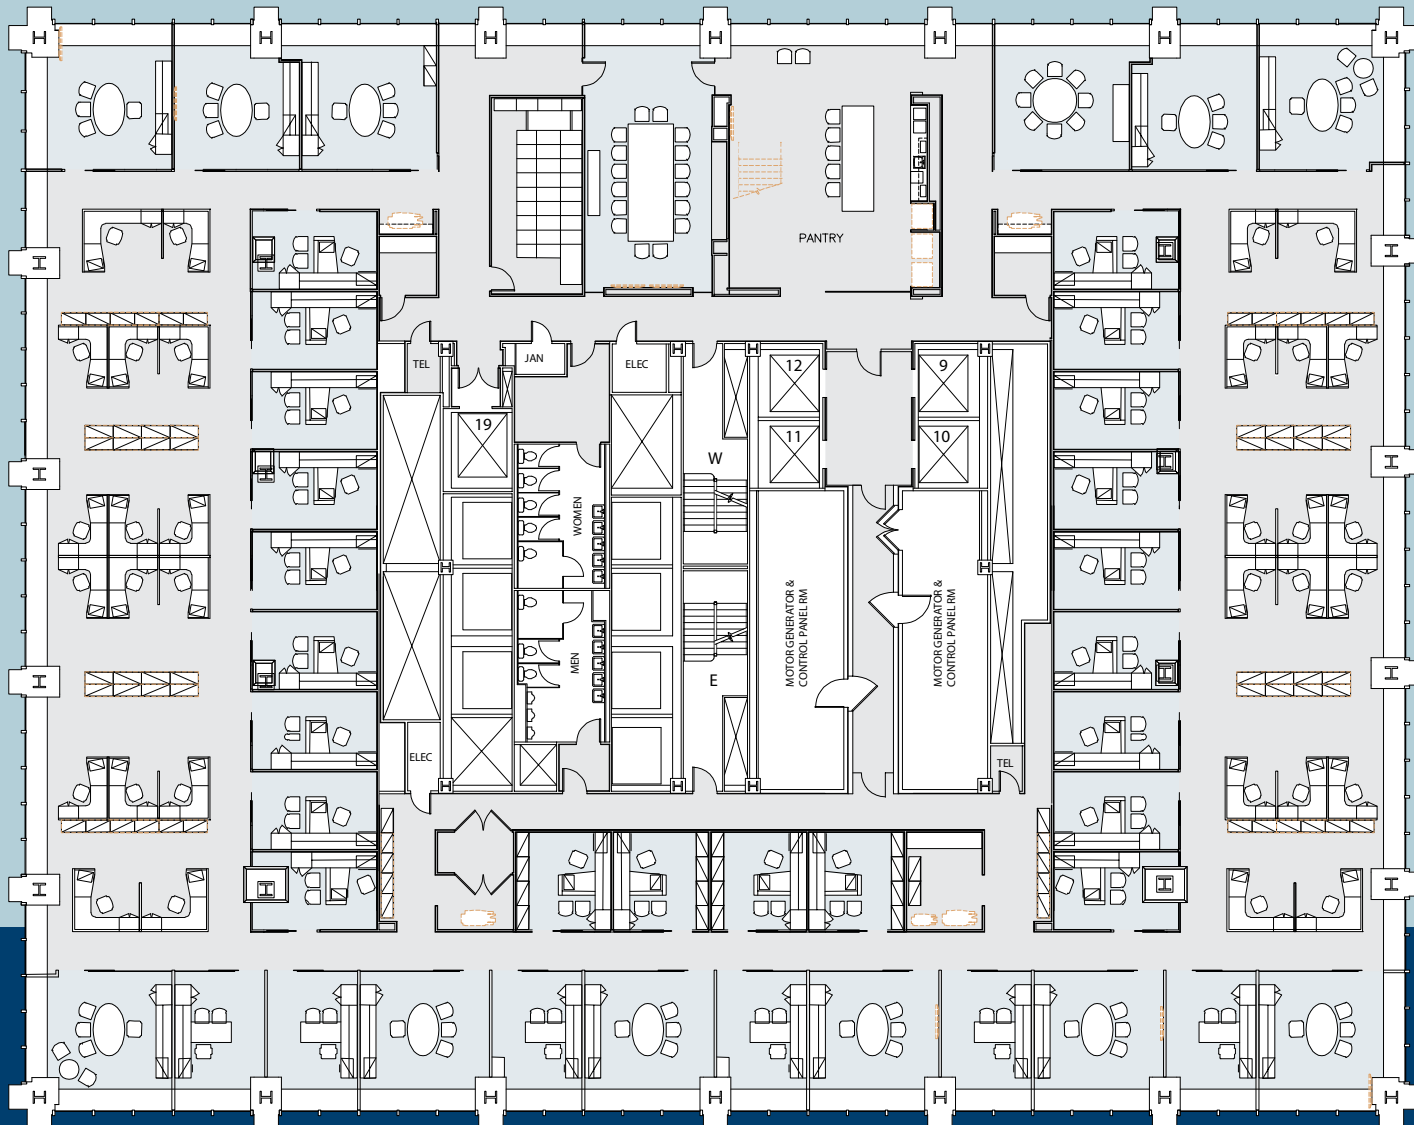

# 24TH FLOOR - 26,792 RSF - EXISTING CONDITION WITH EXISTING FURNITURE

[TOUR THE SPACE](#)

Corner Offices: 4    Windowed Offices: 13    Interior Offices: 22    Workstations: 32  
Conference/Meeting Room: 2    Pantry: 1    Receptionist: 1    **Total Personnel: 72**