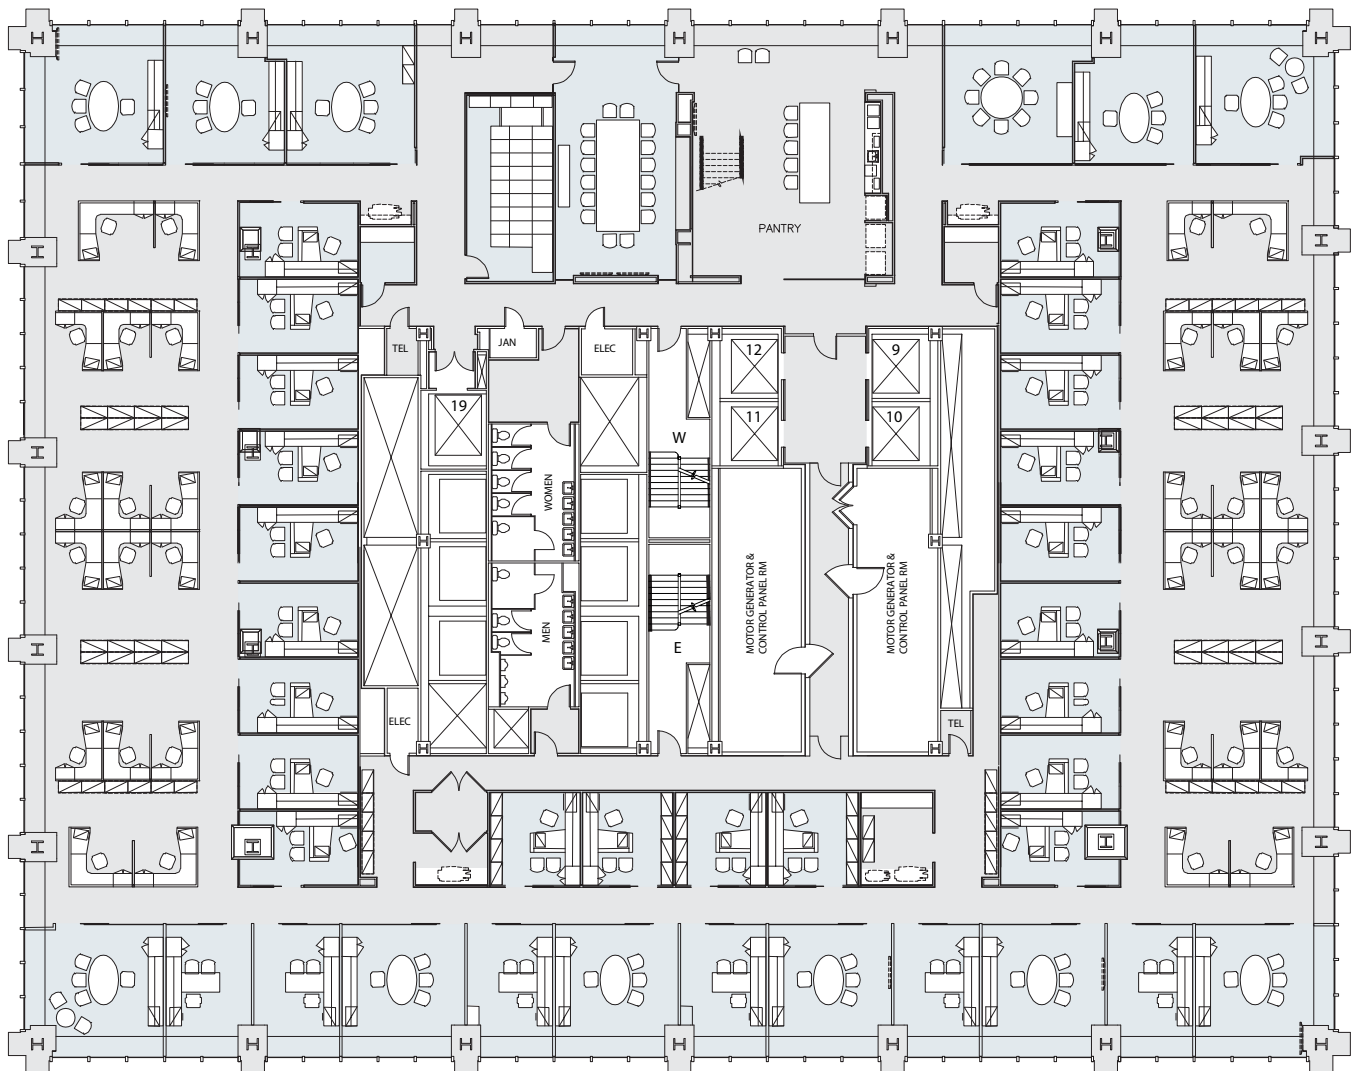

1185 AVENUE OF THE AMERICAS

24TH FLOOR - 26,792 RSF
EXISTING CONDITIONS WITH EXISTING FURNITURE

FLOOR KEY	
Windowed Offices	17
Interior Offices	22
Workstations	32
Conference/Meeting Rooms	2
Pantry	1
Receptionists	1
Total Personnel	72