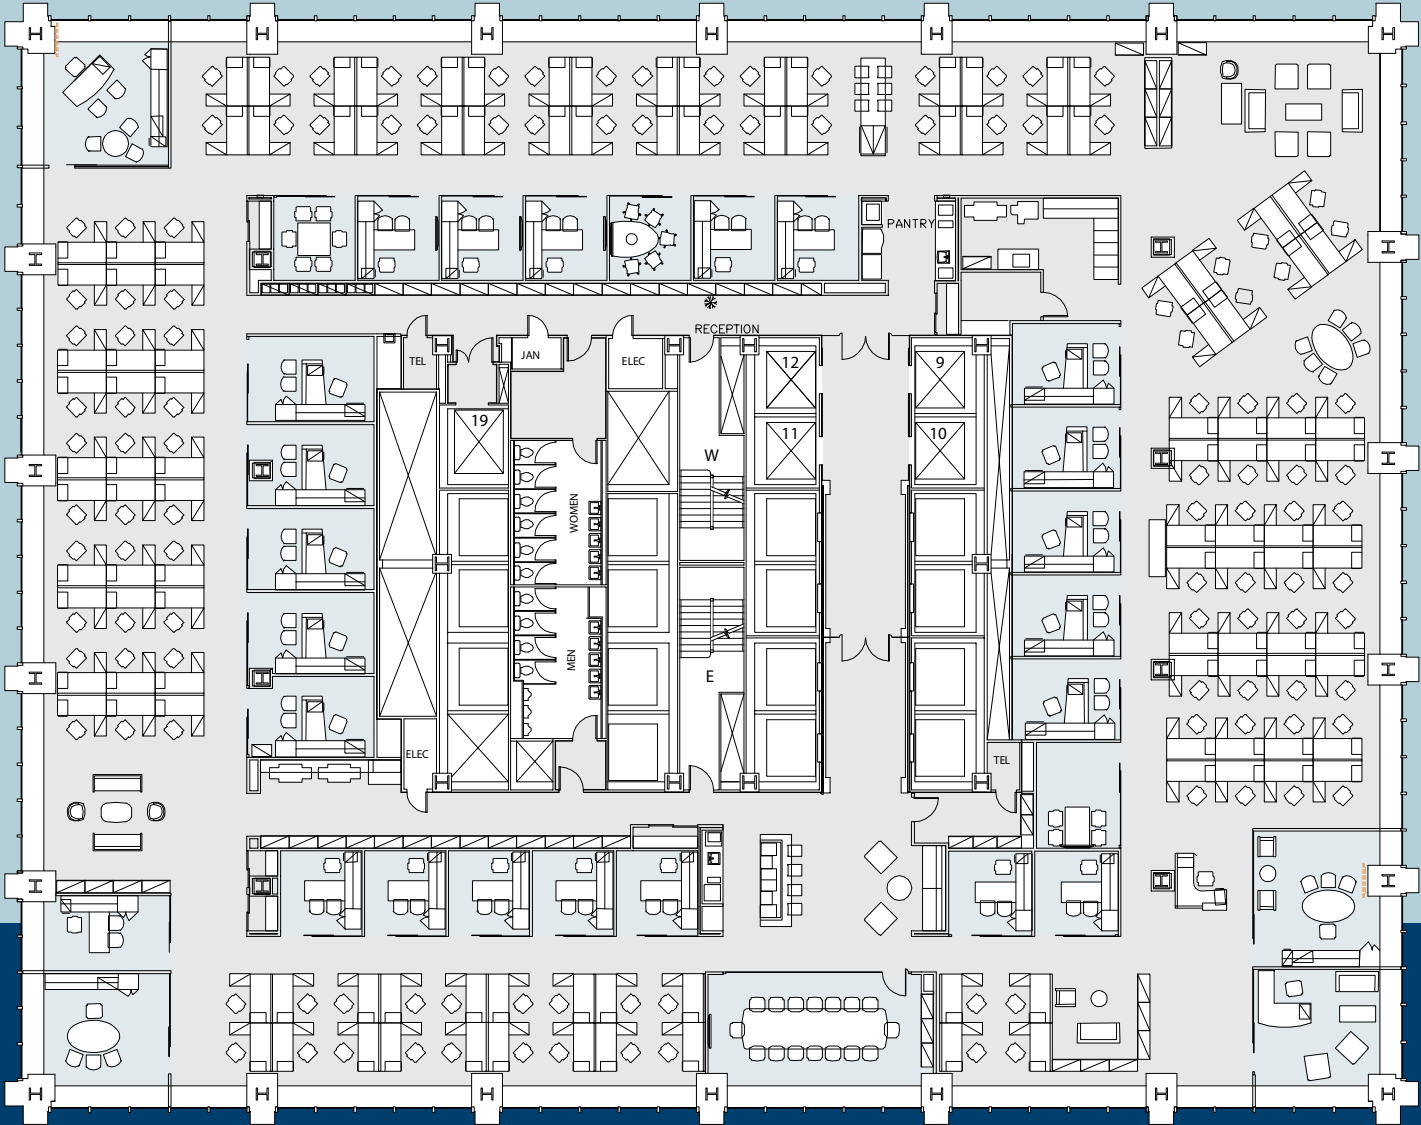

23RD FLOOR - 27,241 RSF - EXISTING CONDITION WITH EXISTING FURNITURE

TOUR THE SPACE

Corner Offices: 3 Windowed Offices: 2 Interior Offices: 23 Desks: 124 Workstation: 1
 Conference/Meeting Room: 3 Pantry: 1 Receptionist: 1 **Total Personnel: 154**

23RD FLOOR - 27,241 RSF - CORE AND SHELL