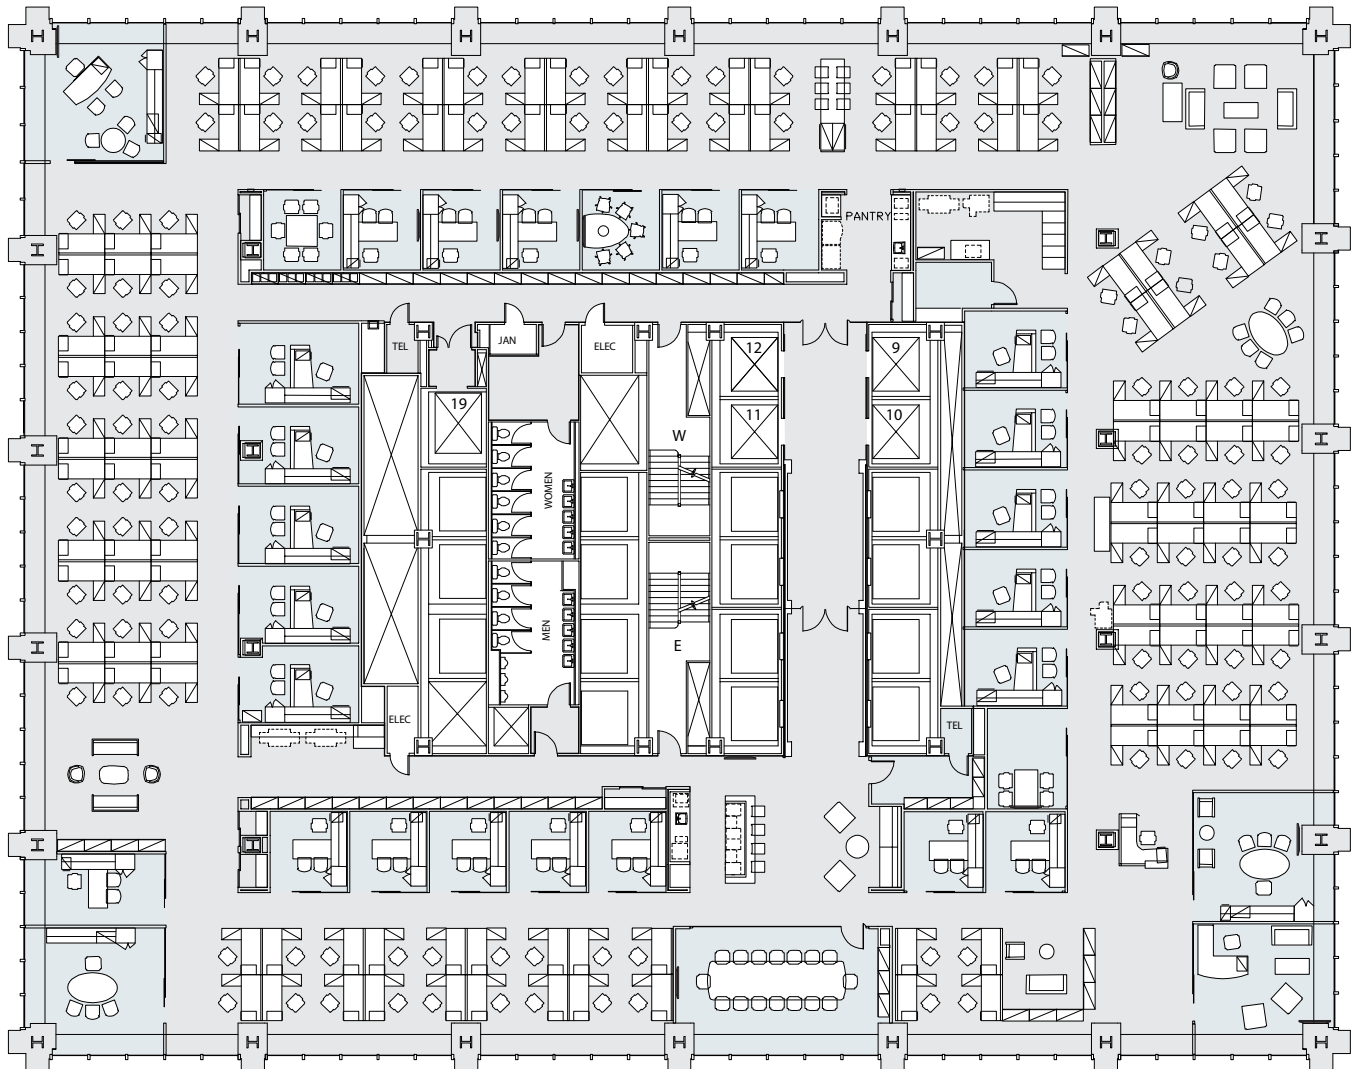

1185 AVENUE OF THE AMERICAS

23RD FLOOR - 27,241 RSF
EXISTING CONDITIONS WITH EXISTING FURNITURE

FLOOR KEY	
Windowed Offices	5
Interior Offices	23
Desks	124
Workstations	1
Conference/Meeting Rooms	3
Pantry	1
Receptionists	1
Total Personnel	154