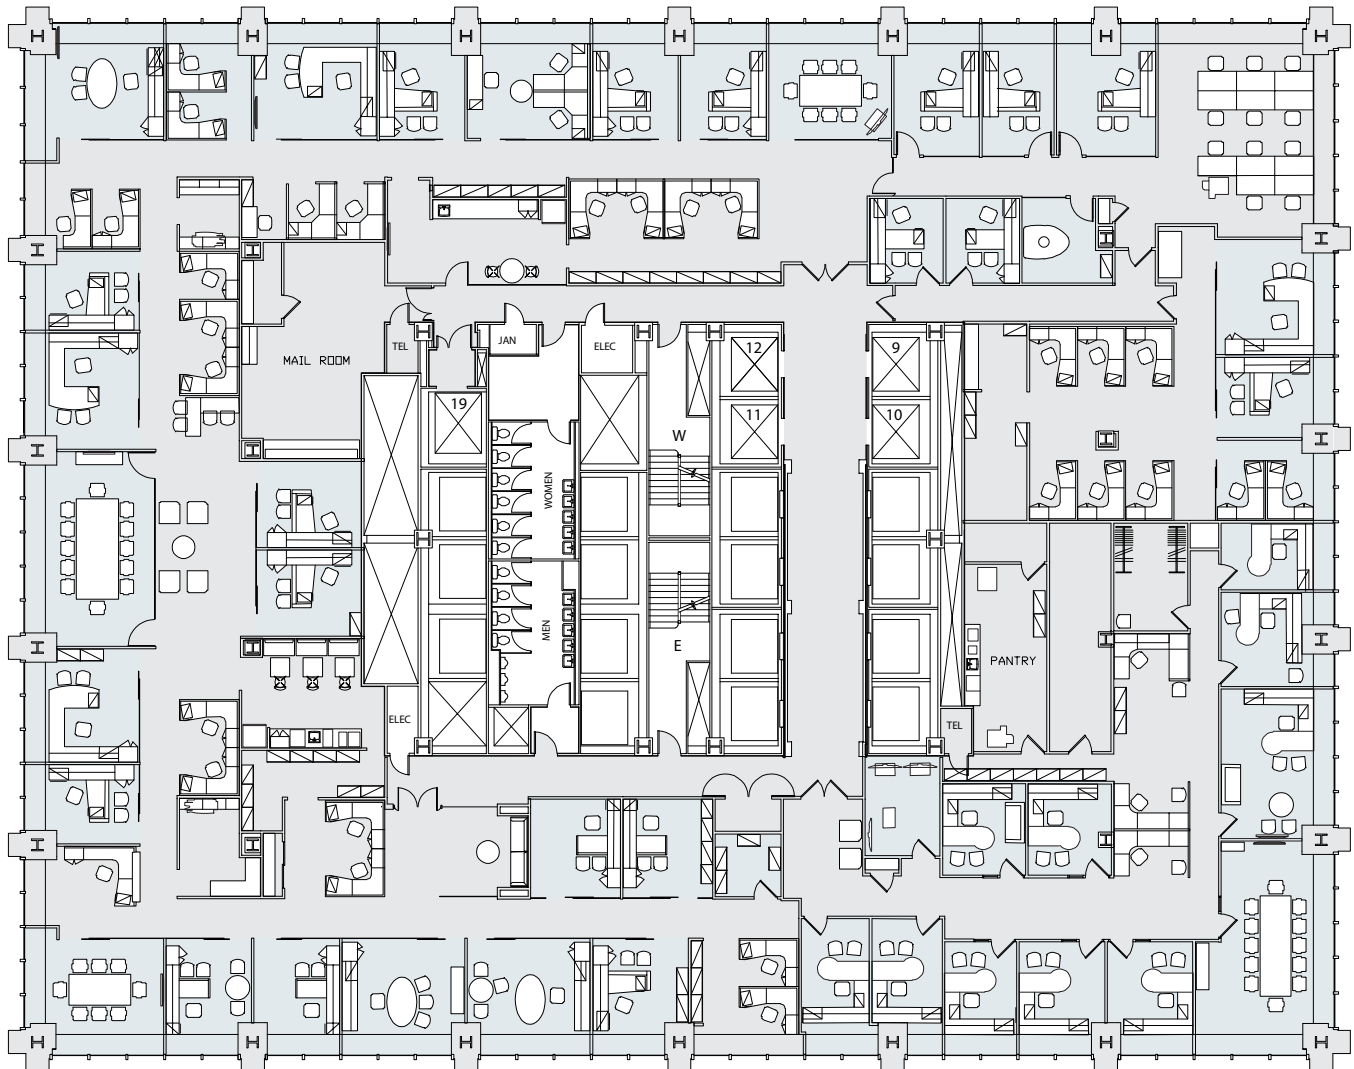

1185 AVENUE OF THE AMERICAS

22ND FLOOR - 27,231 RSF
EXISTING CONDITIONS WITH EXISTING FURNITURE

FLOOR KEY	
Windowed Offices	28
Interior Offices	9
Workstations	29
Trading Desks	11
Conference/Meeting Rooms	4
Pantry	1
Receptionists	1
Total Personnel	78