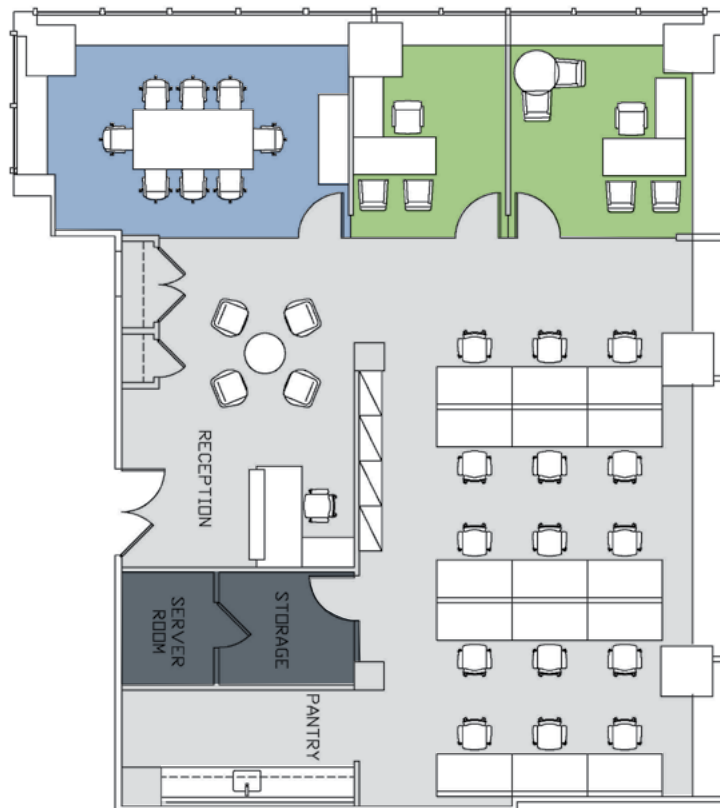

10E 53

SUITE 3000 – 3,538 RSF
EXISTING CONDITIONS

FLOOR KEY:	
Total Offices	2
Workstations	15
Conference Rooms	1
Receptionist	1
Pantry	1
Total Personnel	?

[Click here for more information](#)