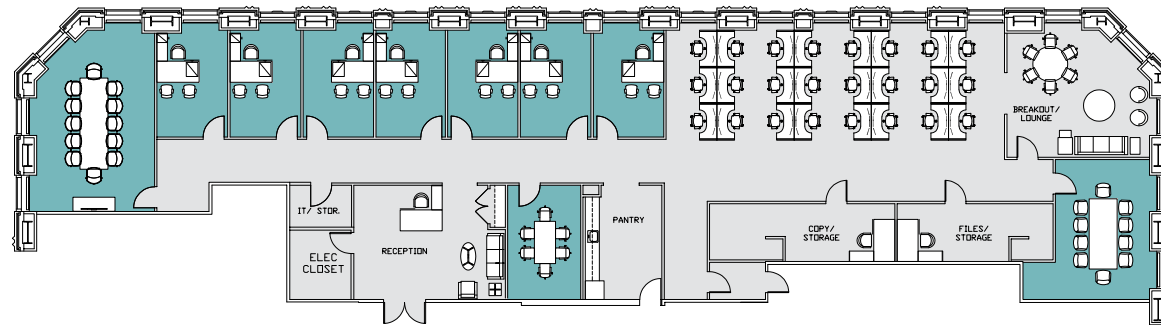

50TH STREET

8TH AVENUE

FLOOR KEY

Offices	7
Workstations	24
Conference Rooms	3
Reception	2
Breakout/Lounge Area	1
Copy/Storage Rooms	2
Pantry	1
Total Personnel	32
RSF per Person	293