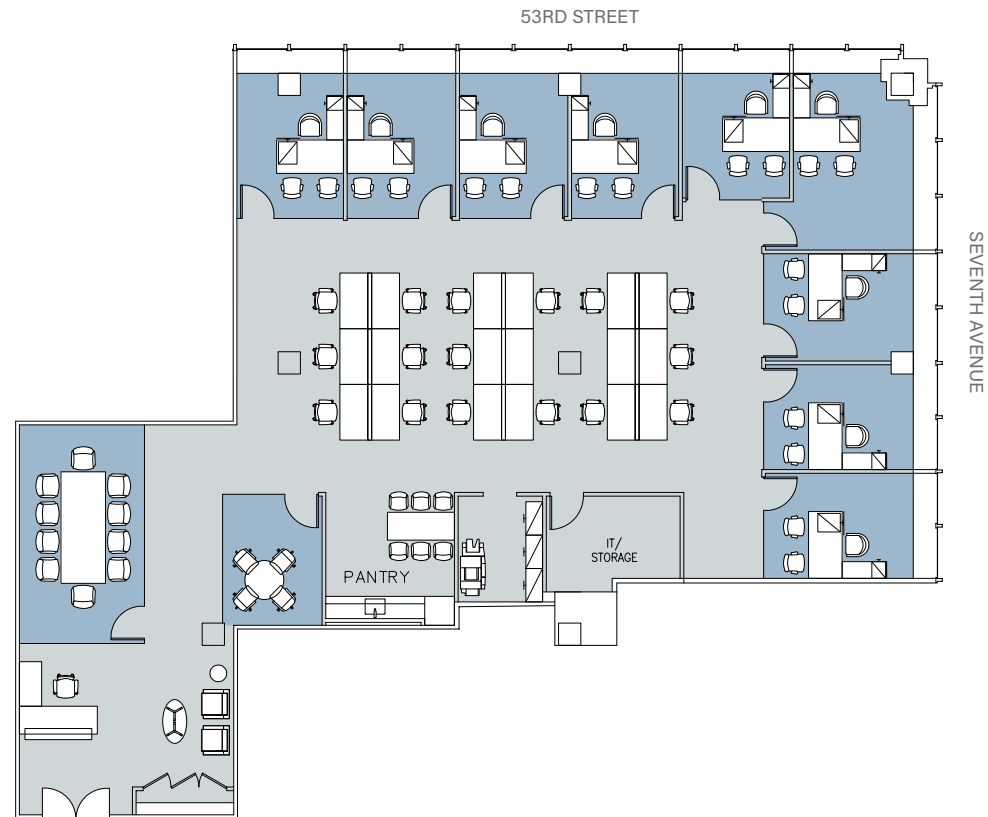

810SEVENTH

SUITE 401-405 - 10,232 RSF

EXISTING CONDITIONS

FLOOR KEY

Offices	14
Workstations	26
Conference Room	4
Pantry	2
Reception	1
Total Personnel	41

[CLICK FOR PROPERTY PAGE](#)

FLOOR KEY

Offices	5
Workstations	10
Conference Room	2
Pantry	1
Total Personnel	15

[CLICK FOR PROPERTY PAGE](#)

FLOOR KEY

Offices	9
Workstations	16
Conference Room	2
Pantry	1
Reception	1
Total Personnel	26

[CLICK FOR PROPERTY PAGE](#)