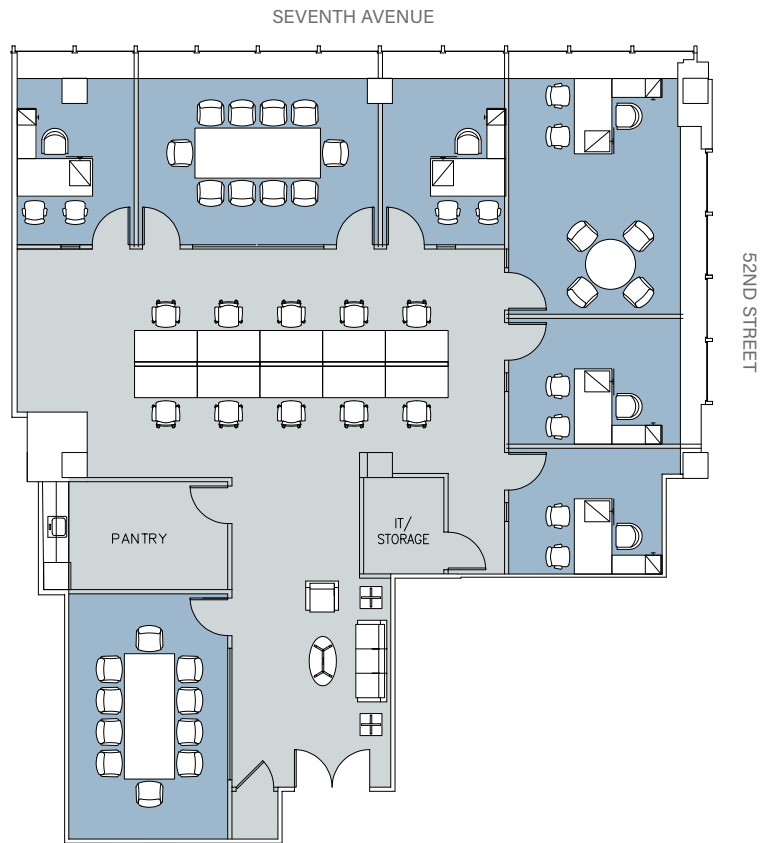

810SEVENTH

SUITE 401-405 - 10,232 RSF

EXISTING CONDITIONS

FLOOR KEY

Offices	14
Workstations	26
Conference Room	4
Pantry	2
Reception	1
Total Personnel	41

[CLICK FOR PROPERTY PAGE](#)

FLOOR KEY

Offices	5
Workstations	10
Conference Room	2
Pantry	1
Total Personnel	15

[CLICK FOR PROPERTY PAGE](#)

FLOOR KEY

Offices	9
Workstations	16
Conference Room	2
Pantry	1
Reception	1
Total Personnel	26

[CLICK FOR PROPERTY PAGE](#)