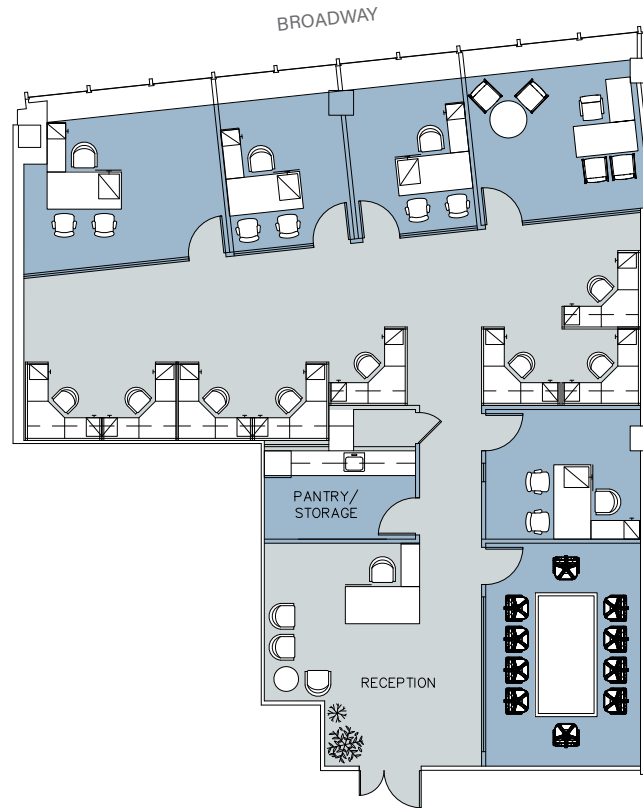

810 SEVENTH

SUITE 620 - 3,599 RSF

EXISTING CONDITIONS

FLOOR KEY

Offices	5
Workstations	8
Conference Room	1
Pantry	1
Reception	1
Total Personnel	14

[CLICK FOR PROPERTY PAGE](#)