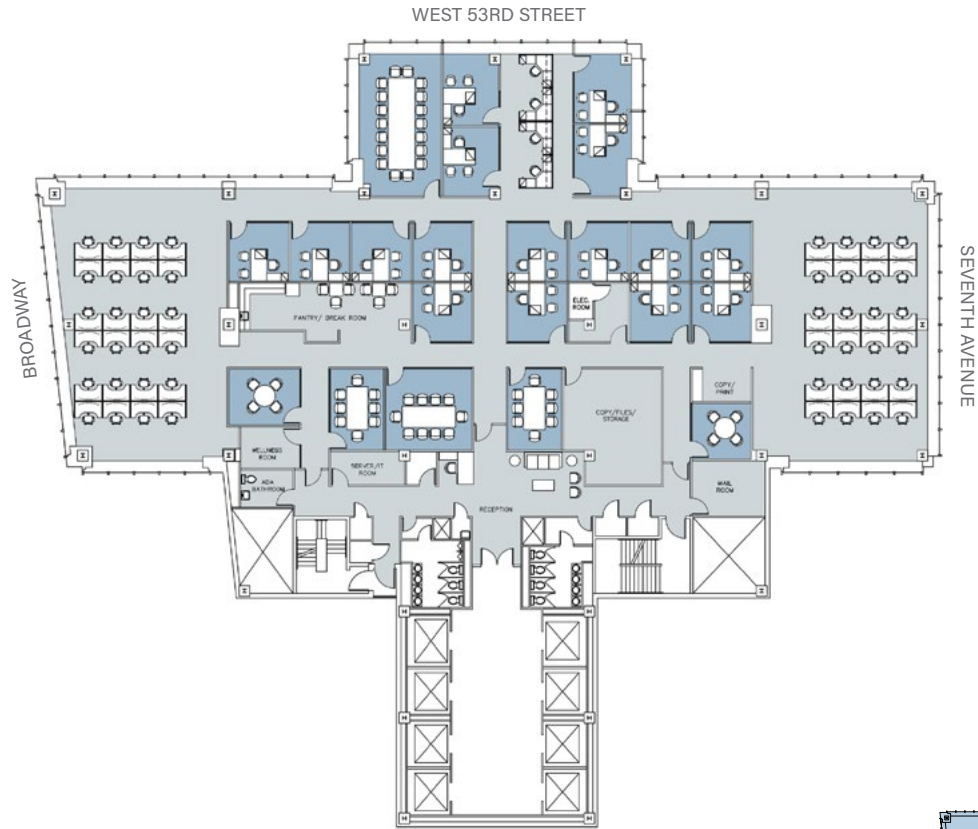

810 SEVENTH

38TH FLOOR - 17,320 RSF

EXISTING CONDITIONS

FLOOR KEY

Offices	16
Workstations	52
Conference/Breakout Rooms	6
Pantry	1
Reception	1
Total Personnel	69
RSF Per Person	251

[CLICK FOR PROPERTY PAGE](#)

810 SEVENTH

TOWER FLOOR - 17,320 RSF

PROPOSED LAYOUT

FLOOR KEY

Offices	18
Workstations	65
Conference/Breakout Rooms	4
Pantry	1
Reception	1
Total Personnel	84
RSF Per Person	206

[CLICK FOR PROPERTY PAGE](#)