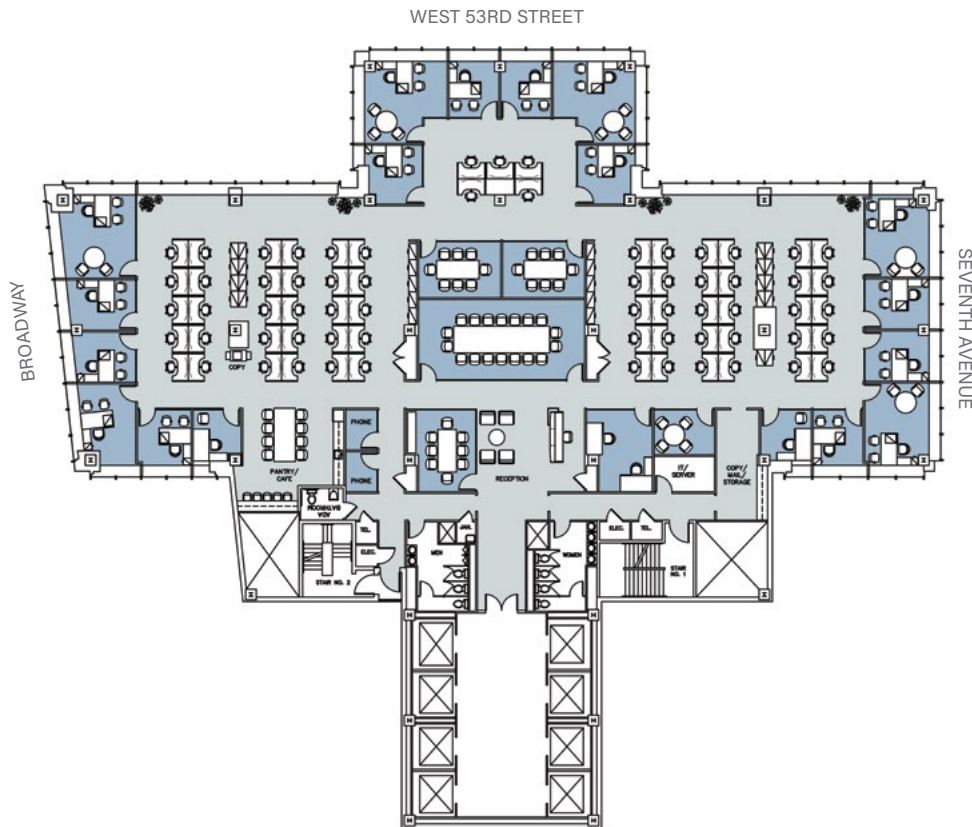

810 SEVENTH

38TH FLOOR - 17,320 RSF

EXISTING CONDITIONS

FLOOR KEY

Offices	16
Workstations	52
Conference/Breakout Rooms	6
Pantry	1
Reception	1
Total Personnel	69
RSF Per Person	251

[CLICK FOR PROPERTY PAGE](#)

810 SEVENTH

TOWER FLOOR - 17,320 RSF

PROPOSED LAYOUT

FLOOR KEY

Offices	18
Workstations	65
Conference/Breakout Rooms	4
Pantry	1
Reception	1
Total Personnel	84
RSF Per Person	206

[CLICK FOR PROPERTY PAGE](#)