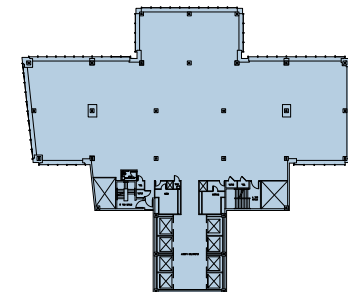

810 SEVENTH

38TH FLOOR - 17,320 RSF

EXISTING CONDITIONS

FLOOR KEY

Offices	16
Workstations	52
Conference/Breakout Rooms	6
Pantry	1
Reception	1
Total Personnel	69
RSF Per Person	251

[CLICK FOR PROPERTY PAGE](#)

810 SEVENTH

TOWER FLOOR - 17,320 RSF

PROPOSED LAYOUT

FLOOR KEY

Offices	18
Workstations	65
Conference/Breakout Rooms	4
Pantry	1
Reception	1
Total Personnel	84
RSF Per Person	206

[CLICK FOR PROPERTY PAGE](#)