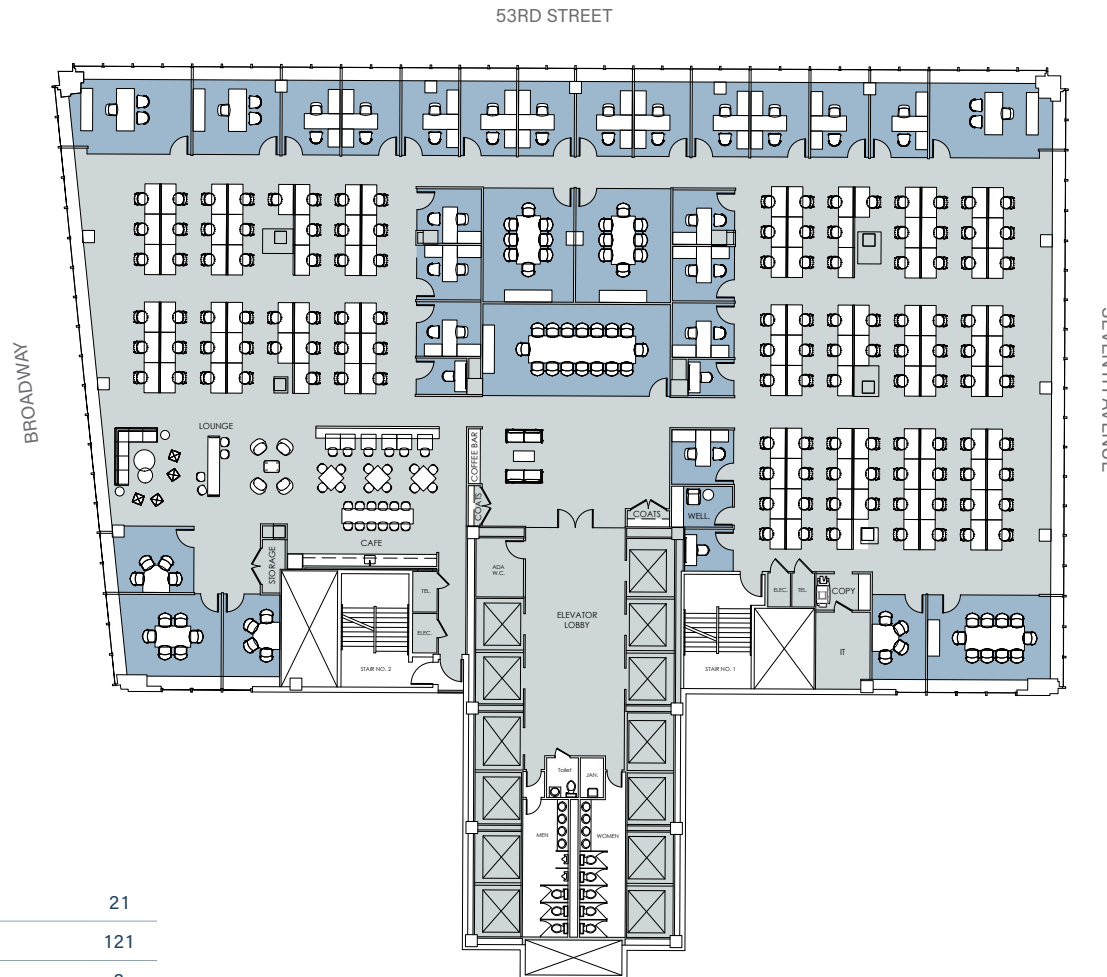

# 810 SEVENTH

# BASE FLOOR - 22,437 RSF

## OPEN LAYOUT