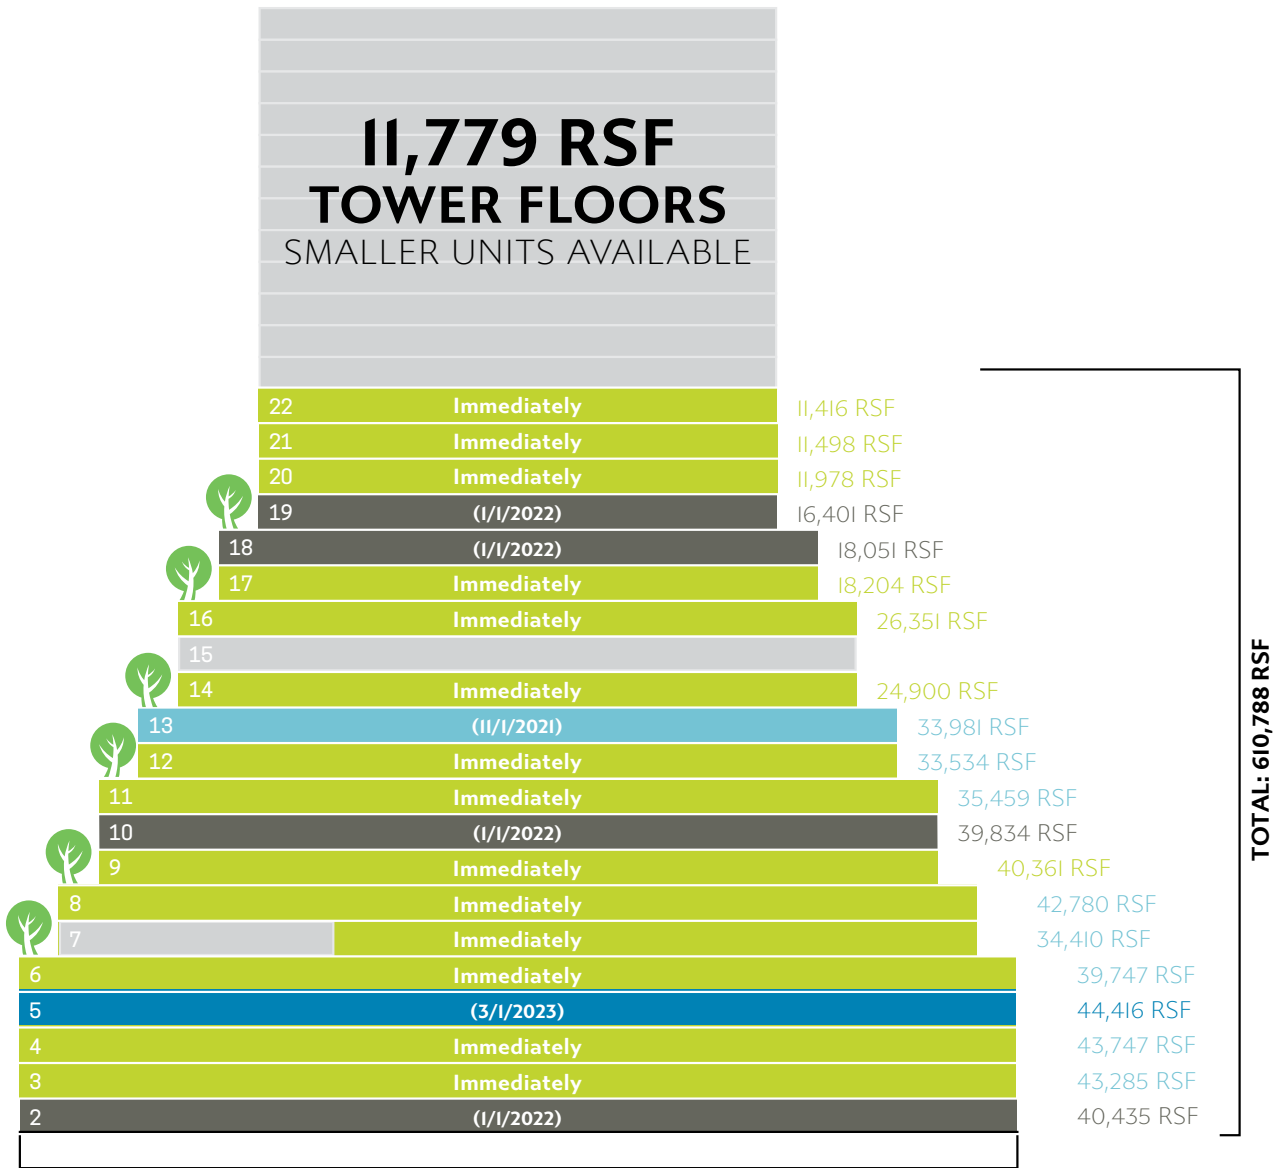

11,779 RSF TOWER FLOORS

SMALLER UNITS AVAILABLE

UP TO 610,788 RSF AVAILABLE

TOTAL OUTDOOR SPACE OF 11,612 USF ON 6 TERRACED FLOORS

RSF/AVAILABILITY

- 417,670 RSF / Immediate
- 33,981 RSF / 2021
- 114,721 RSF / 2022
- 44,416 RSF / 2023