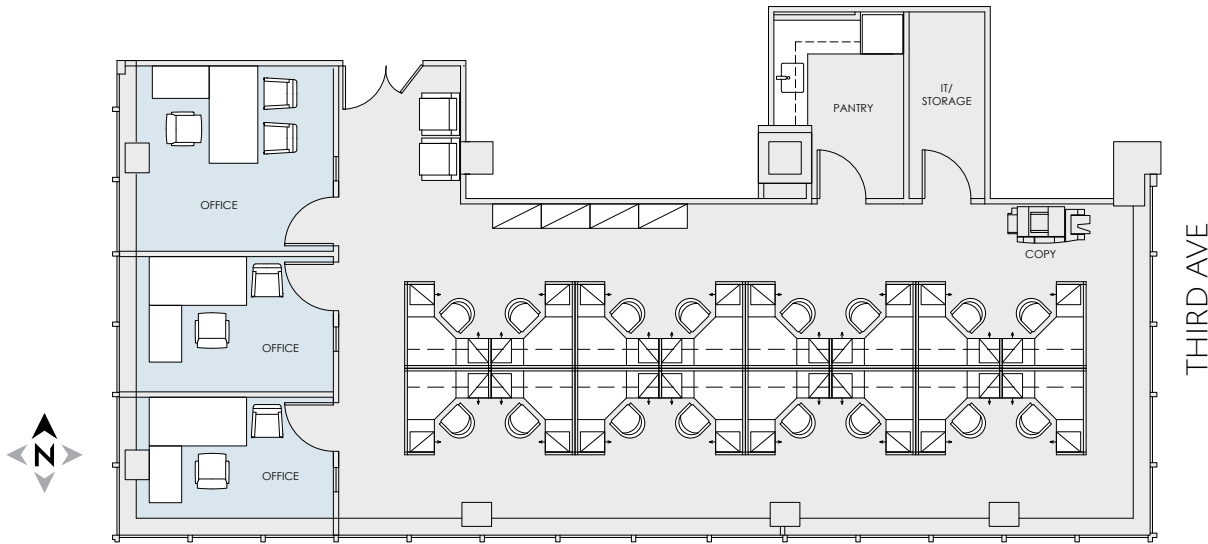

EAST 47TH ST

EAST 46TH ST

THIRD AVE

2,782 RSF

PARTIAL 23RD FLOOR AS-BUILT PLAN

Floor Key:	
Offices	3
Workstations	16
Pantry	1
Total Personnel	19

[Click here for more information](#)

EAST 47TH ST

2,782 RSF
PARTIAL 23RD FLOOR TEST FIT

Floor Key:	
Offices	2
Workstations	8
Pantry	1
Conf. Room (8)	1
Conf. Room (6)	1
Total Personnel	10

[Click here for more information](#)