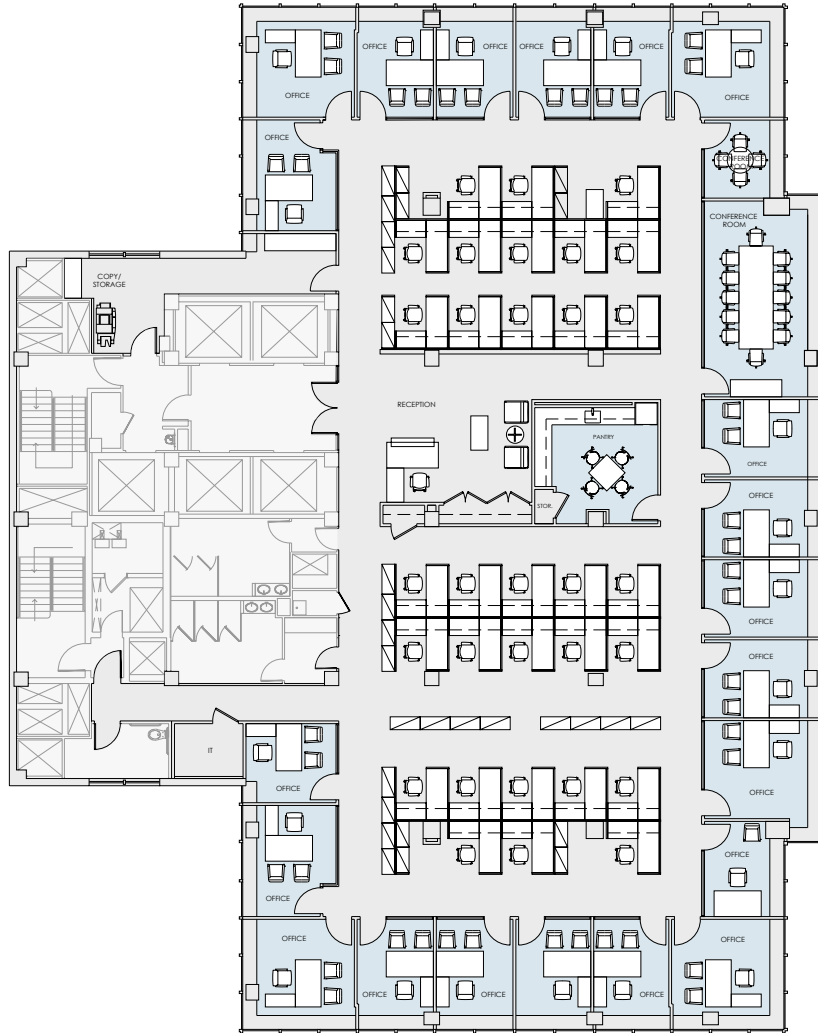

EAST 47TH ST

THIRD AVE

11,779 RSF
ENTIRE 33RD FLOOR
OFFICE INTENSIVE TEST-FIT

Floor Key:

Offices	21
Workstations	31
Conference Rooms	3
Reception	1
Pantry	1
Total Personnel	56

EAST 46TH ST

[Click here for more information](#)