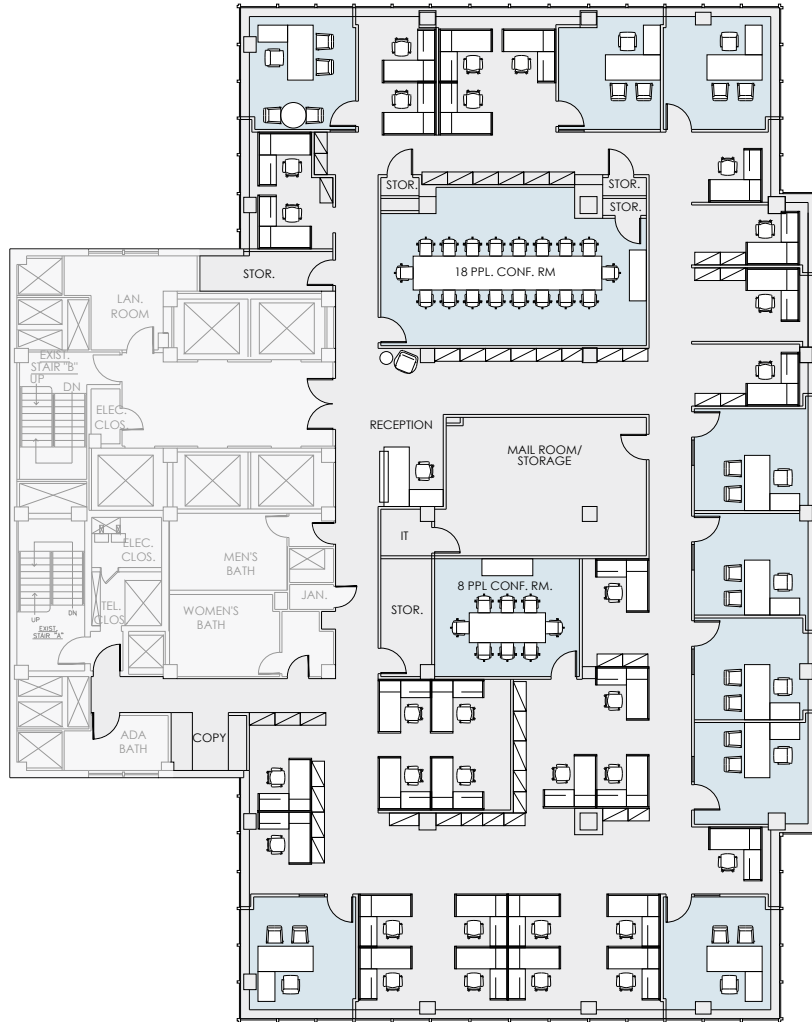

EAST 47TH ST

EAST 46TH ST

THIRD AVE

11,779 RSF

ENTIRE 32ND FLOOR AS-BUILT PLAN

Floor Key:	
Offices	9
Workstations	30
Conference Rooms (18)	7
Conference Rooms (8)	1
Reception	1
Total Personnel	40

[Click here for more information](#)