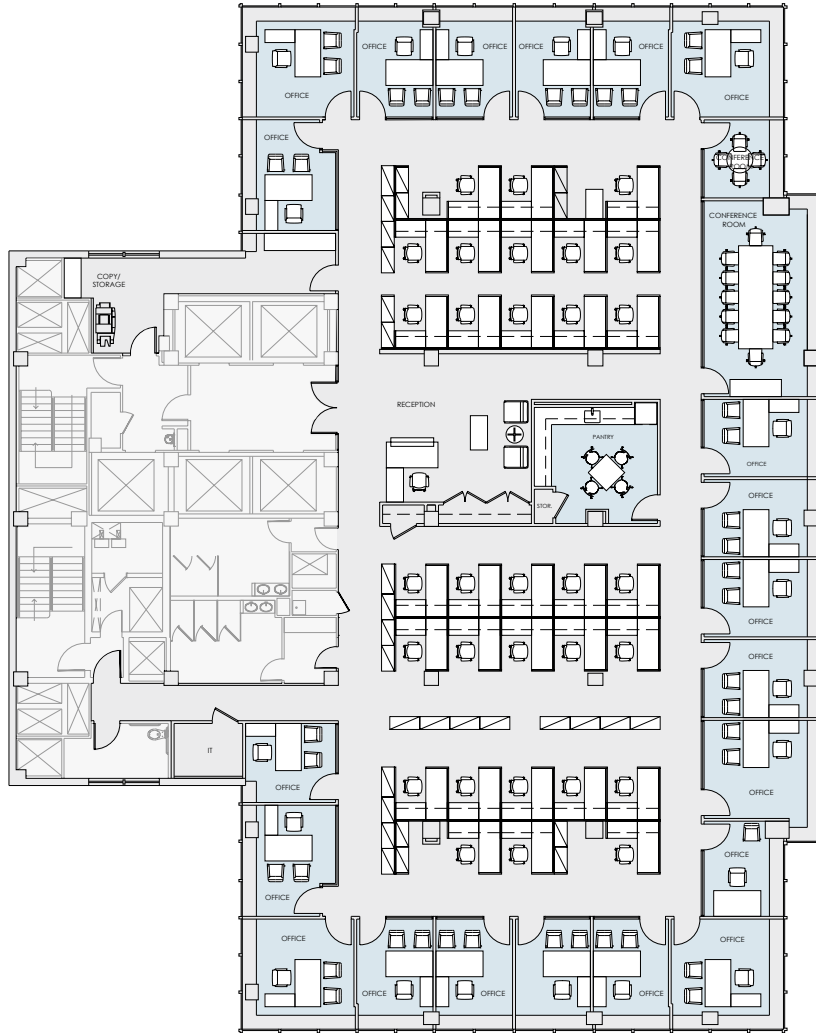

EAST 47TH ST

THIRD AVE

11,779 RSF

ENTIRE 28TH FLOOR AS-BUILT PLAN

Floor Key:	
Offices	21
Workstations	31
Conference Rooms	3
Reception	1
Pantry	1
Total Personnel	56

EAST 46TH ST

[Click here for more information](#)