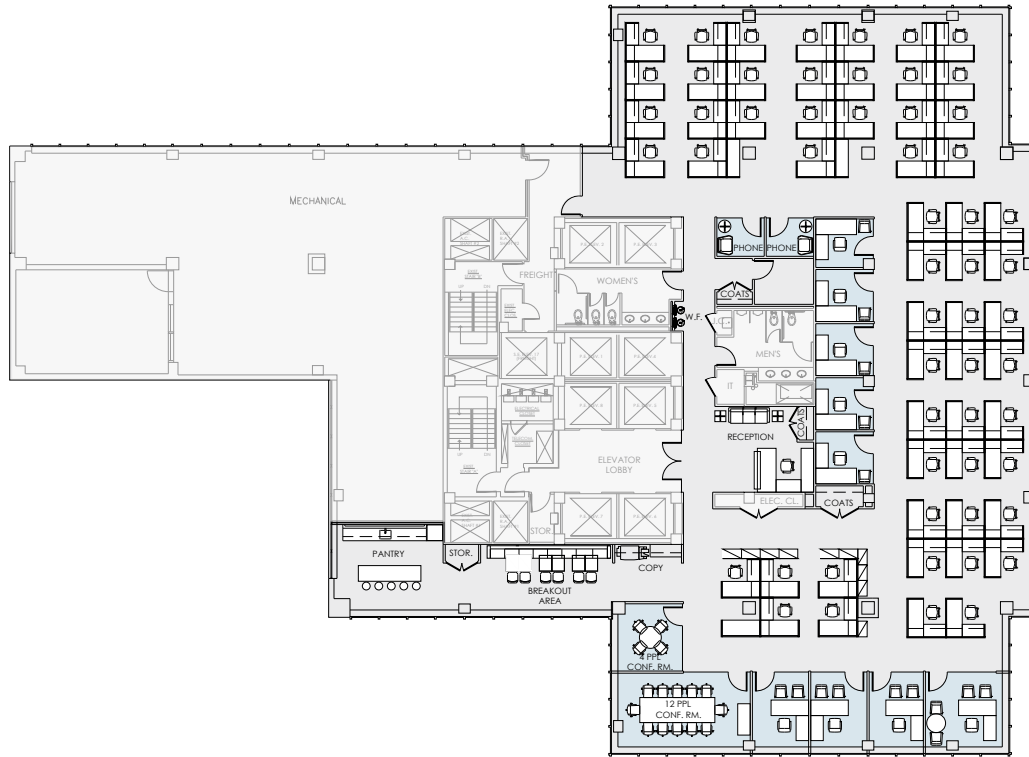

EAST 47TH ST

THIRD AVE

EAST 46TH ST

11,978 RSF

20TH FLOOR WORKSTATION INTENSIVE

Floor Key:	
Offices	9
Workstations	57
Conference Rooms	2
Reception	1
Pantry	1
Phone Rooms	2
Total Personnel	67

[Click here for more information](#)