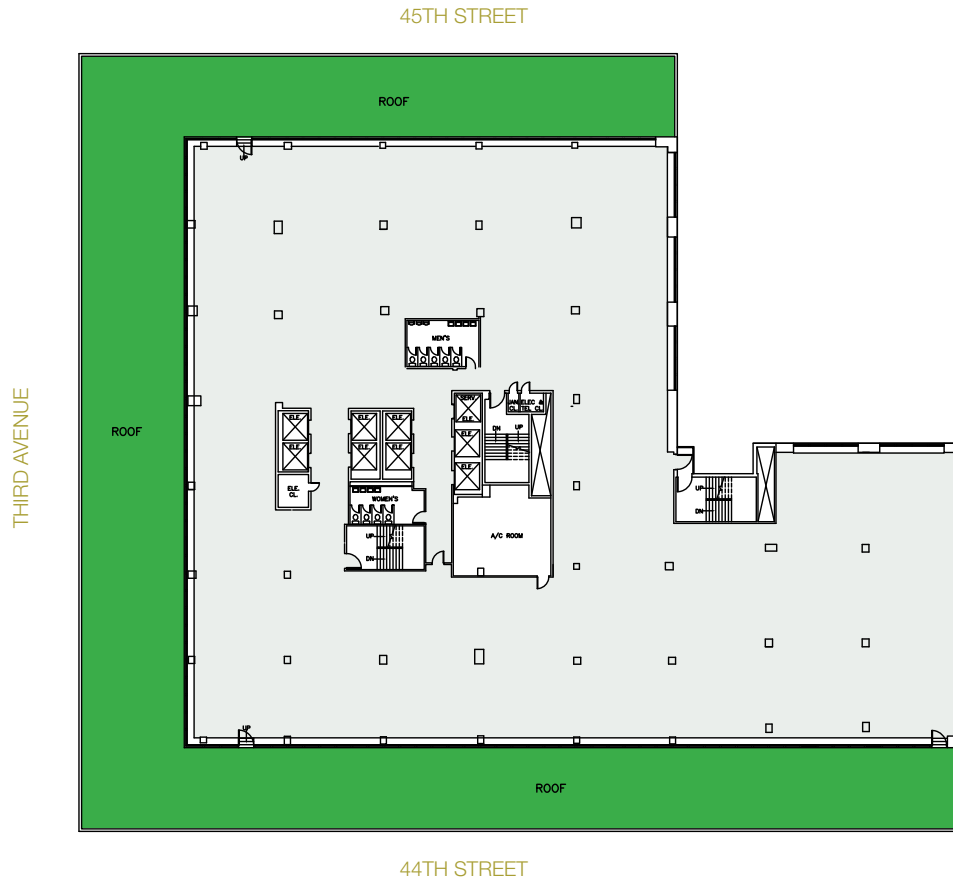

FLOOR KEY

Total Offices	48	Pantry	1
Workstations	111	Reception	1
Conference Rooms	4		
		Total Personnel	160

FLOOR KEY

Total Offices	8	Cafe	1
Workstations	80	Reception	1
Conference Rooms	3		
Total Personnel		89	

FLOOR KEY

Total Offices	8	Cafe	1
Workstations	150	Reception	1
Conference Rooms	5	Phone Rooms	2
Total Personnel		159	