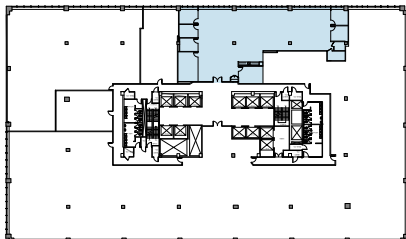

SUITE 1327 - 7,532 RSF

PROPOSED LAYOUT

FLOOR KEY

Total Offices	5
Workstations	56
Conference Rooms	2
Total Personnel	62

WEST 57TH STREET