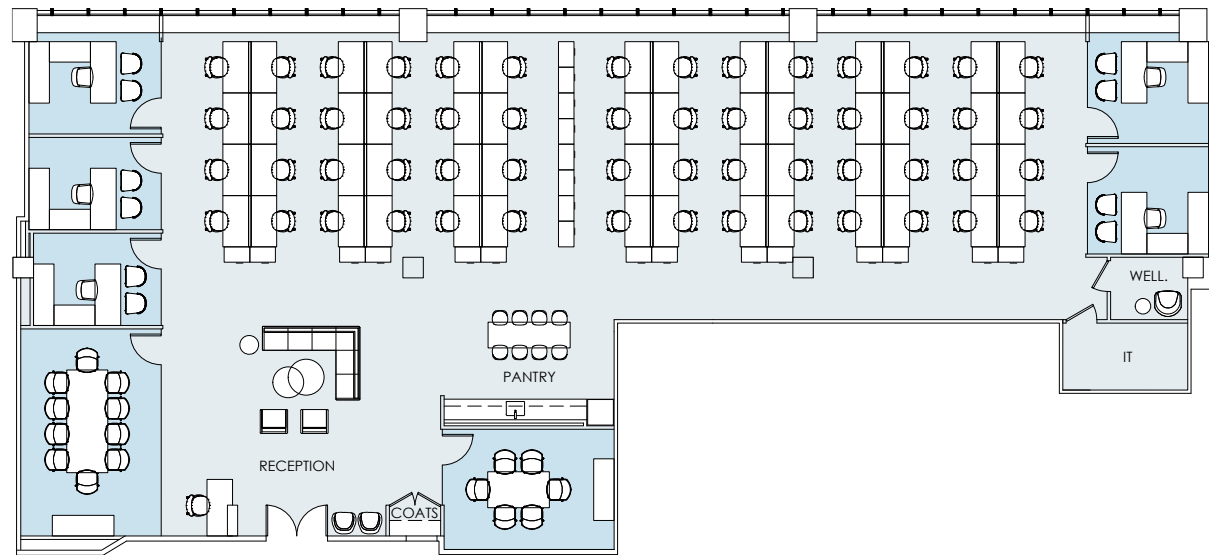

# SUITE 1327 - 7,532 RSF

## PROPOSED LAYOUT

### FLOOR KEY

Total Offices	5
Workstations	56
Conference Rooms	2
<b>Total Personnel</b>	<b>62</b>

WEST 57TH STREET

## FLOOR KEY

Total Offices	9
Workstations	37
Conference Rooms	4
Pantry	1
<b>Total Personnel</b>	<b>46</b>

WEST 57TH STREET