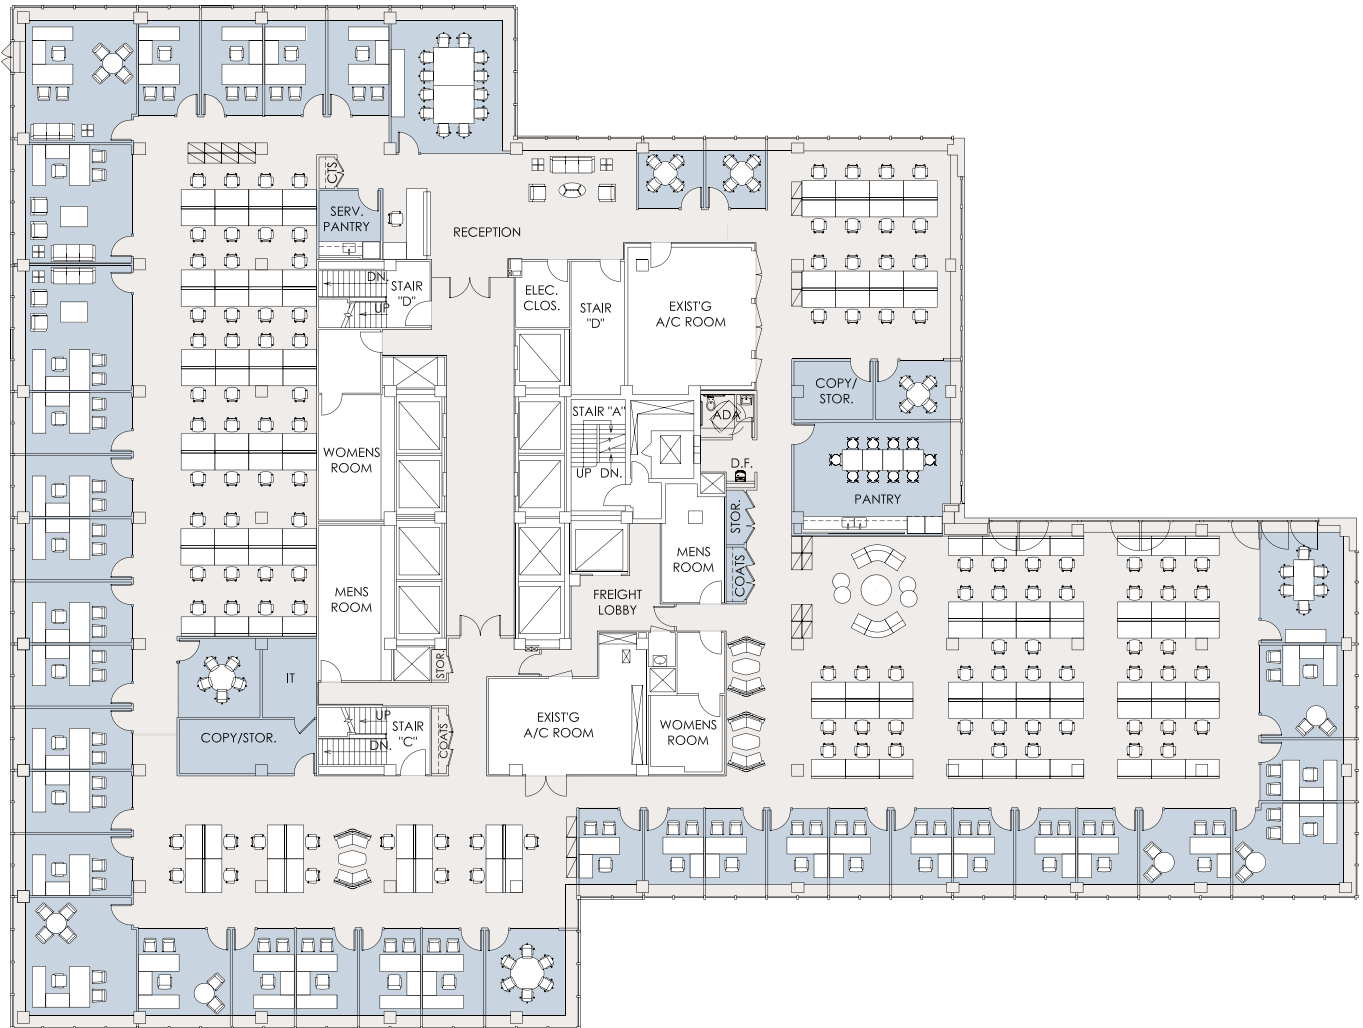

SPACE KEY	
Premiere Offices	44
Interior Offices	14
Workstations	22
Reception	1
Total Headcount	81
Conference Rooms	4
Pantry	2
IT Room	1
Storage/Copy	2

[Click here for more information](#)

SPACE KEY	
Reception	1
Offices	16
Workstations	156
Total Headcount	173
Conference Rooms	10
Pantry	1
Serving Pantry	1
IT Room	1
Copy/Storage	2

[Click here for more information](#)

SPACE KEY	
Reception	1
Offices	34
Workstations	115
Total Staff	150
Conference Rooms	7
Pantry	1
Serving Pantry	1
IT Room	1
Copy/Storage	2

[Click here for more information](#)

485LEX

EXISTING CONDITIONS
17TH FLOOR - 27,964 RSF

SPACE KEY

Perimeter Offices	22
Conference Rooms	7
Workstations	64
Total Headcount	86
Pantry	2
Copy Room	2
Storage Room	1
IT Room	1

[Click here for more information](#)