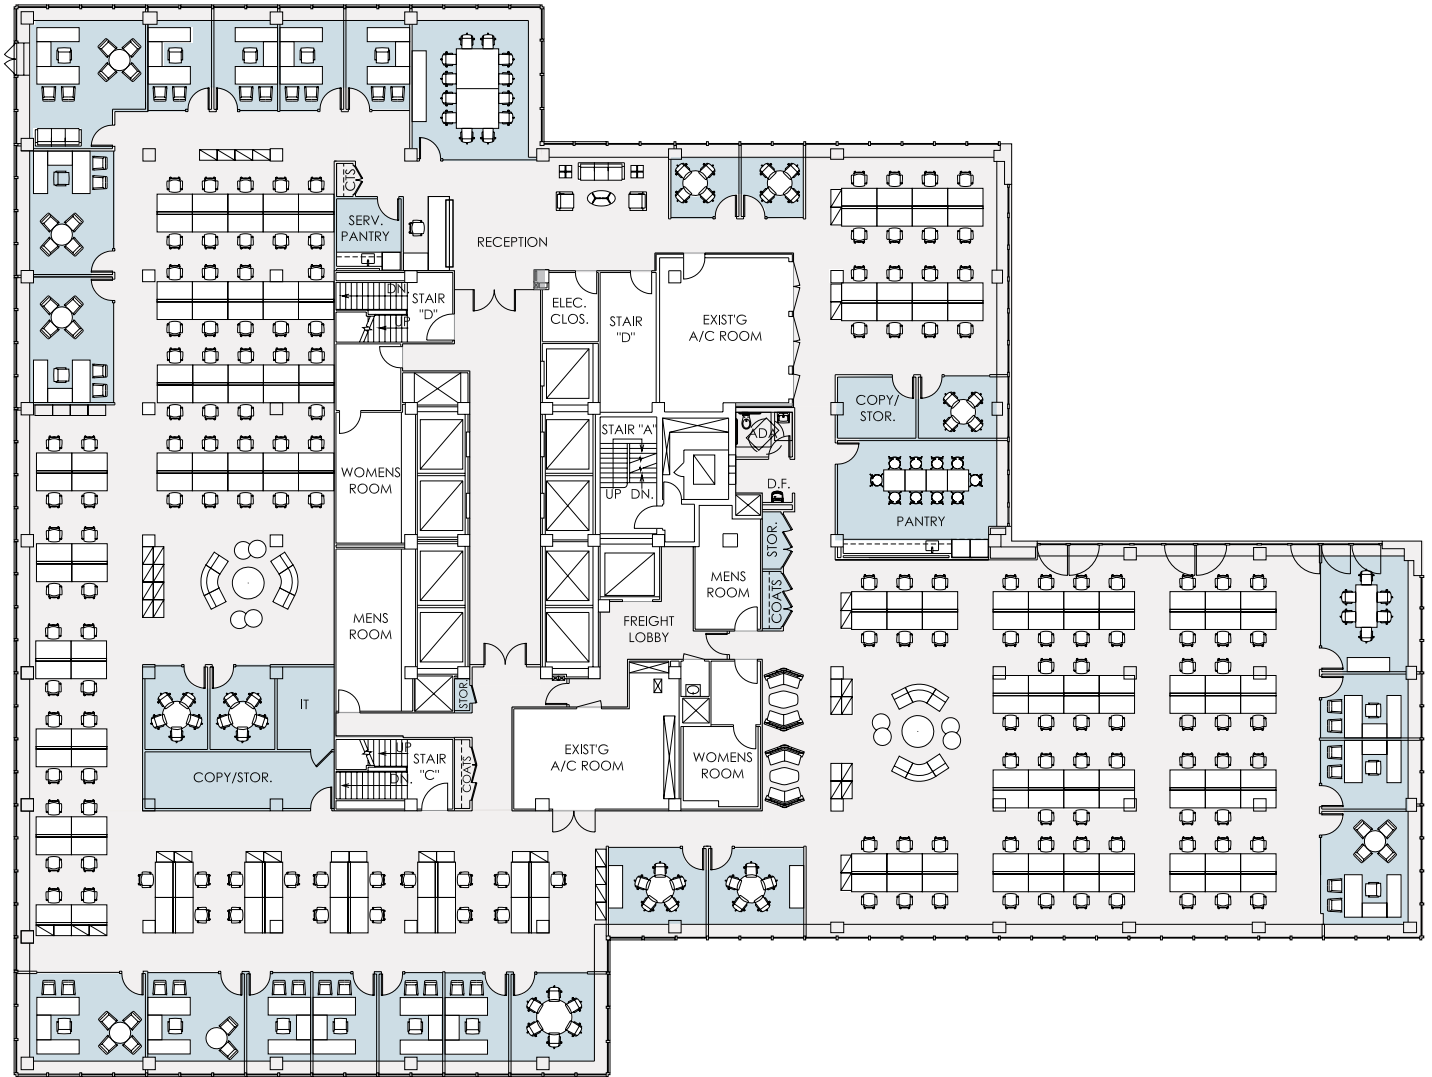

SPACE KEY	
Premiere Offices	44
Interior Offices	14
Workstations	22
Reception	1
Total Headcount	81
Conference Rooms	4
Pantry	2
IT Room	1
Storage/Copy	2

[Click here for more information](#)

SPACE KEY	
Reception	1
Offices	16
Workstations	156
Total Headcount	173
Conference Rooms	10
Pantry	1
Serving Pantry	1
IT Room	1
Copy/Storage	2

[Click here for more information](#)

SPACE KEY	
Reception	1
Offices	34
Workstations	115
Total Staff	150
Conference Rooms	7
Pantry	1
Serving Pantry	1
IT Room	1
Copy/Storage	2

[Click here for more information](#)

485LEX

EXISTING CONDITIONS
17TH FLOOR - 27,964 RSF

SPACE KEY

Perimeter Offices	22
Conference Rooms	7
Workstations	64
Total Headcount	86
Pantry	2
Copy Room	2
Storage Room	1
IT Room	1

[Click here for more information](#)