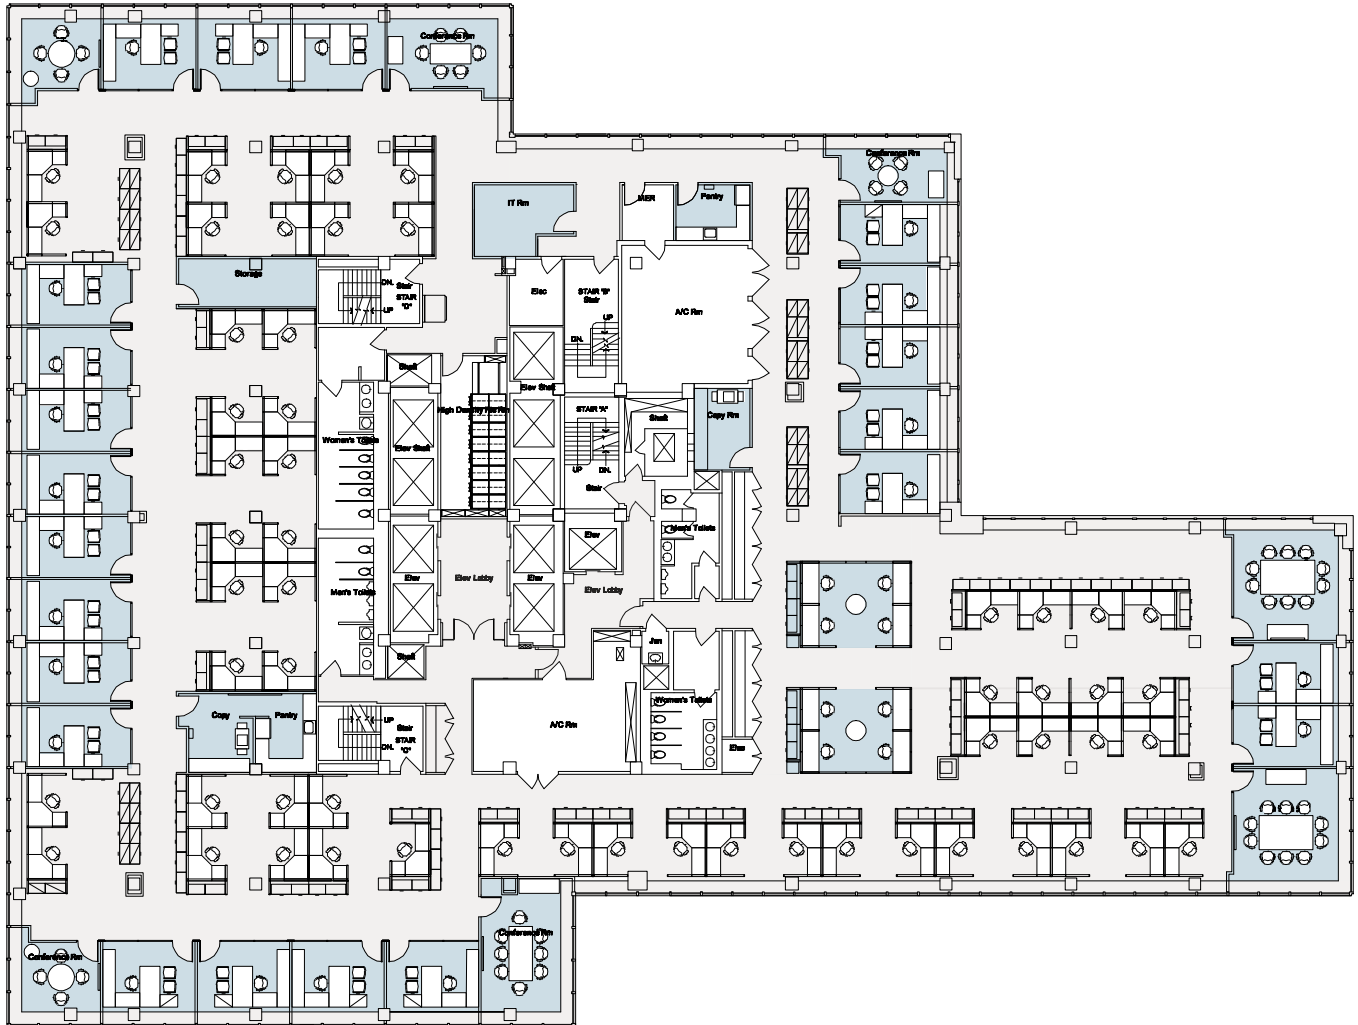

SPACE KEY	
Premiere Offices	44
Interior Offices	14
Workstations	22
Reception	1
Total Headcount	81
Conference Rooms	4
Pantry	2
IT Room	1
Storage/Copy	2

[Click here for more information](#)

SPACE KEY	
Reception	1
Offices	16
Workstations	156
Total Headcount	173
Conference Rooms	10
Pantry	1
Serving Pantry	1
IT Room	1
Copy/Storage	2

[Click here for more information](#)

SPACE KEY	
Reception	1
Offices	34
Workstations	115
Total Staff	150
Conference Rooms	7
Pantry	1
Serving Pantry	1
IT Room	1
Copy/Storage	2

[Click here for more information](#)

485LEX

EXISTING CONDITIONS
17TH FLOOR - 27,964 RSF

SPACE KEY

Perimeter Offices	22
Conference Rooms	7
Workstations	64
Total Headcount	86
Pantry	2
Copy Room	2
Storage Room	1
IT Room	1

[Click here for more information](#)