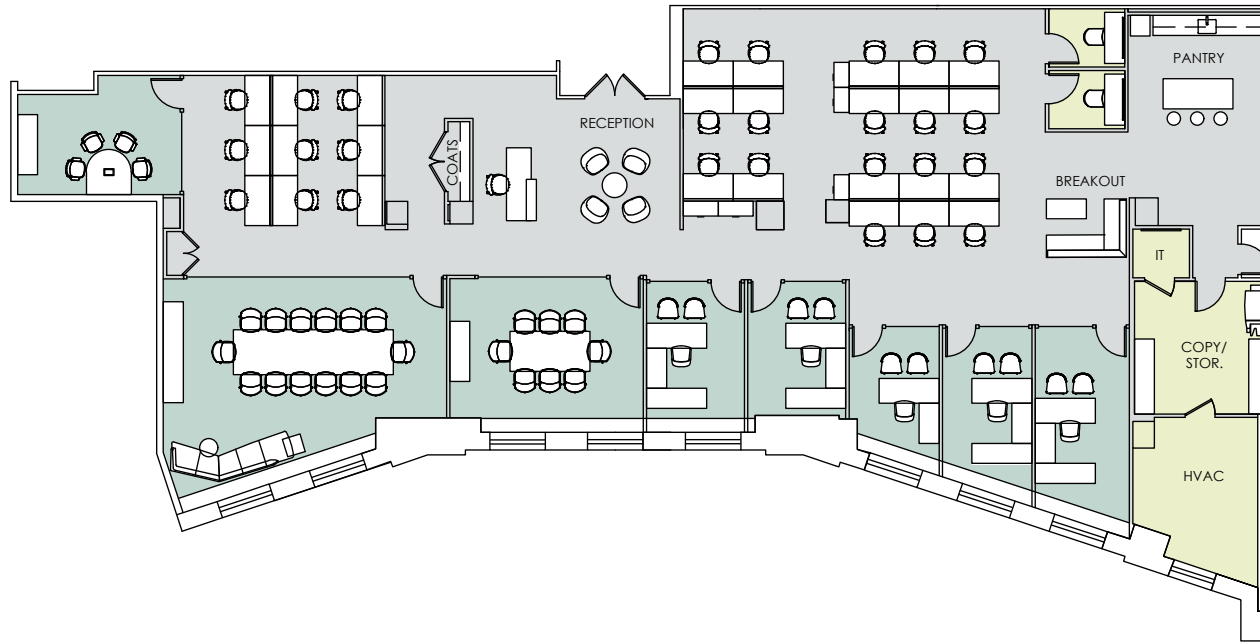

EAST 24TH STREET

SUITE C EXISTING CONDITIONS

15TH FLOOR - 7,147 RSF

Total Offices	3
Conference Rooms	4
Break Rooms	2
Workstations	8
Reception	1
Total Staff	12

EAST 24TH STREET

SUITE C OPTION 1

15TH FLOOR - 7,147 RSF

[Click here for more information](#)

Total Offices	5
Conference Rooms	2
Huddle Room	1
Workstations	27
Reception	1
Pantry	1
Phone Rooms	2
Total Staff	33

EAST 24TH STREET

SUITE C OPTION 2

15TH FLOOR - 7,147 RSF

[Click here for more information](#)

Total Offices	5
Conference Rooms	2
Huddle Room	1
Workstations	27
Reception	1
Pantry	1
Phone Rooms	2
Total Staff	33