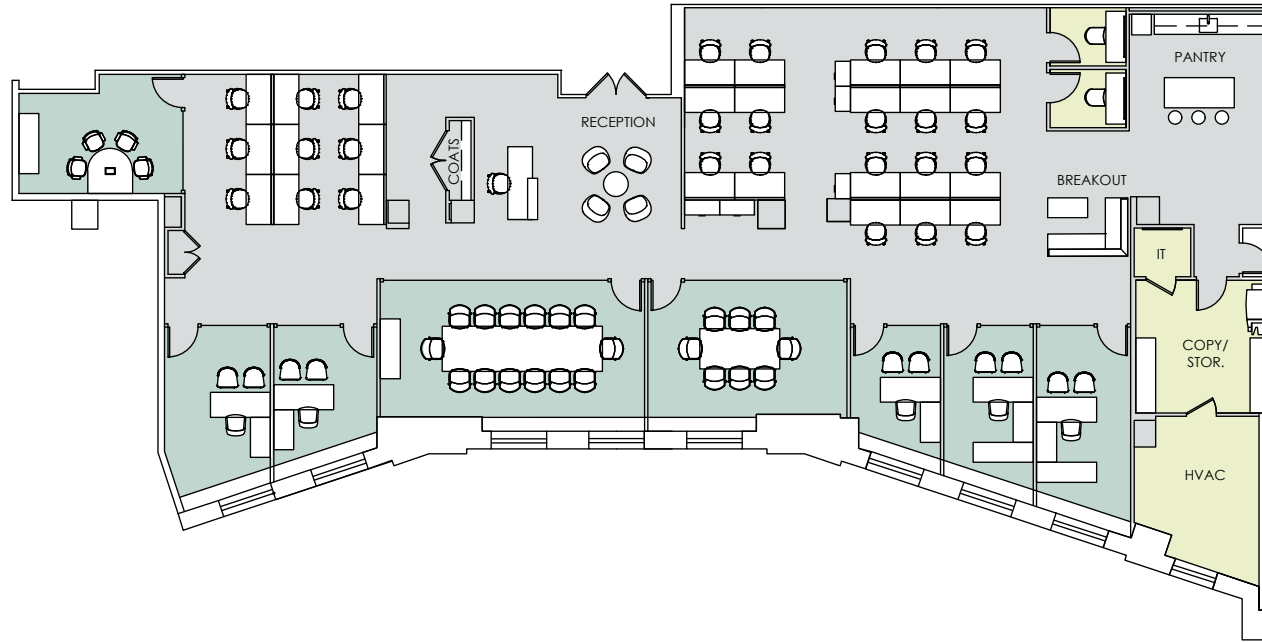

EAST 24TH STREET

SUITE C EXISTING CONDITIONS

15TH FLOOR - 7,147 RSF

Total Offices	3
Conference Rooms	4
Break Rooms	2
Workstations	8
Reception	1
Total Staff	12

EAST 24TH STREET

SUITE C OPTION 1

15TH FLOOR - 7,147 RSF

[Click here for more information](#)

Total Offices	5
Conference Rooms	2
Huddle Room	1
Workstations	27
Reception	1
Pantry	1
Phone Rooms	2
Total Staff	33

EAST 24TH STREET

SUITE C OPTION 2

15TH FLOOR - 7,147 RSF

[Click here for more information](#)

Total Offices	5
Conference Rooms	2
Huddle Room	1
Workstations	27
Reception	1
Pantry	1
Phone Rooms	2
Total Staff	33