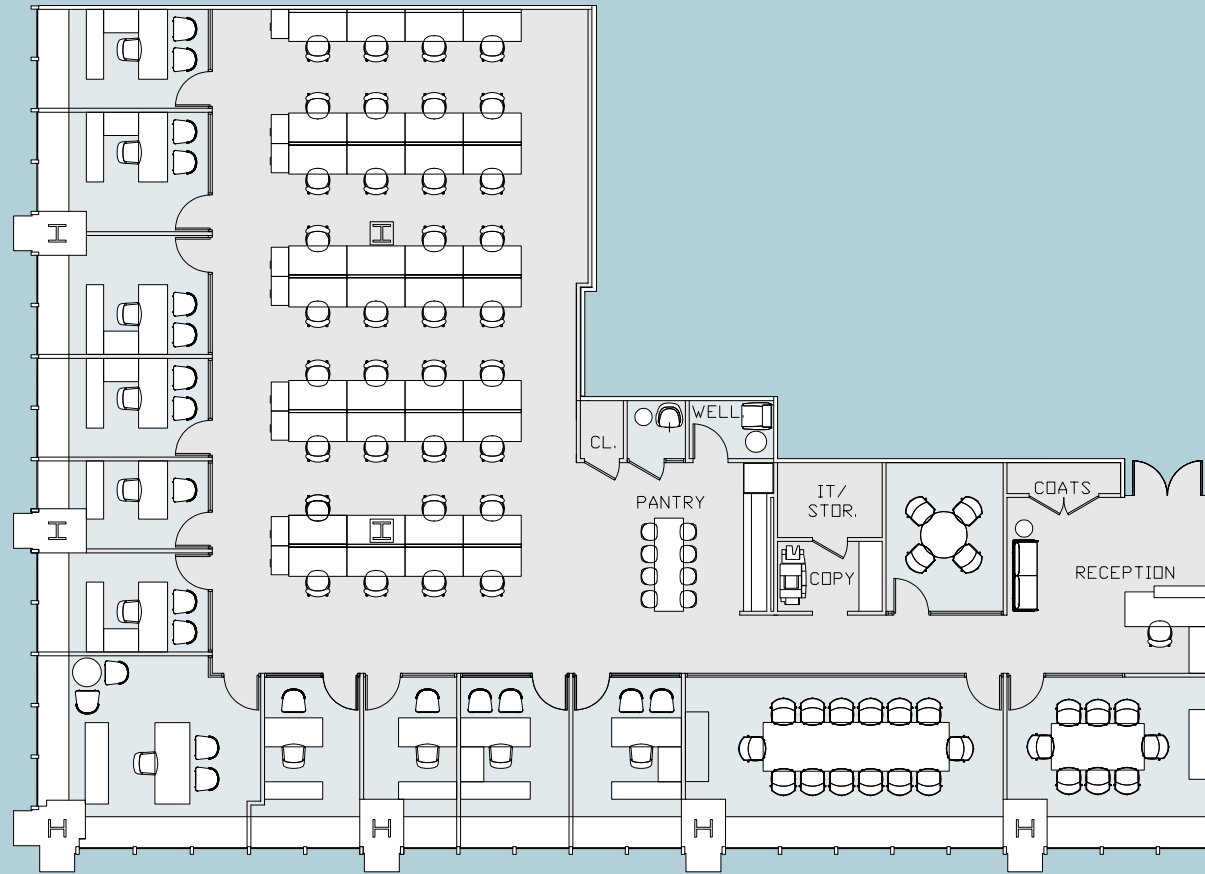

# SUITE 1410 - 8,057 RSF - PROPOSED PREBUILD WITH SAMPLE FURNITURE

Offices: 11    Workstation: 34    Conference Rooms: 3  
Phone Room: 1    Wellness Room: 1    Pantry: 1    Reception: 1    **Total Personnel: 46**