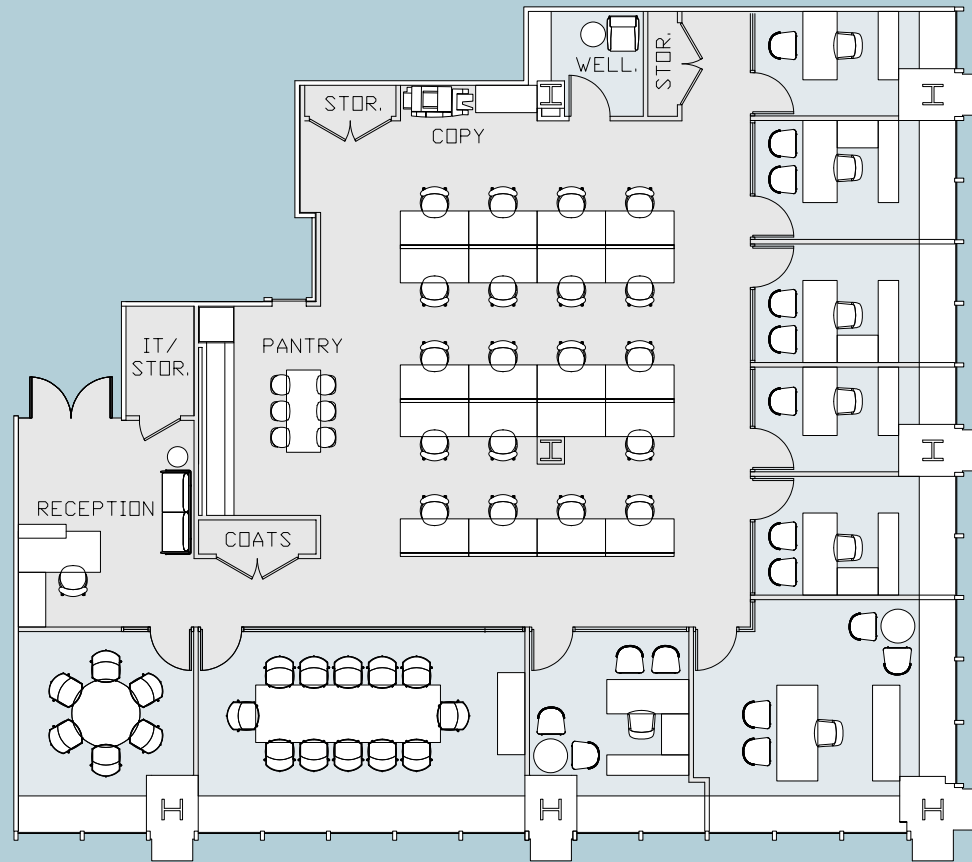

SUITE 1405 - 5,389 RSF - PROPOSED PREBUILD WITH SAMPLE FURNITURE

Offices: 7 Workstation: 19 Conference Rooms: 2
Wellness Room: 1 Pantry: 1 Reception: 1 **Total Personnel: 27**

PREBUILD FINISHES
PHOTOS FROM COMPARABLE UNIT