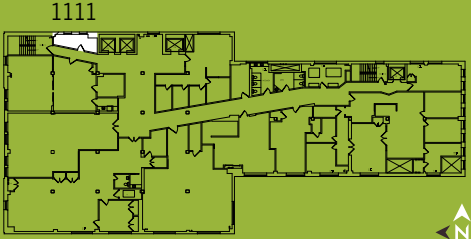

# Existing Conditions

SUITE 1111

241 RSF

Floor Key:

Workstations	2
--------------	---

11th Floor Layout

MORE INFO

GO TO VIRTUAL TOUR