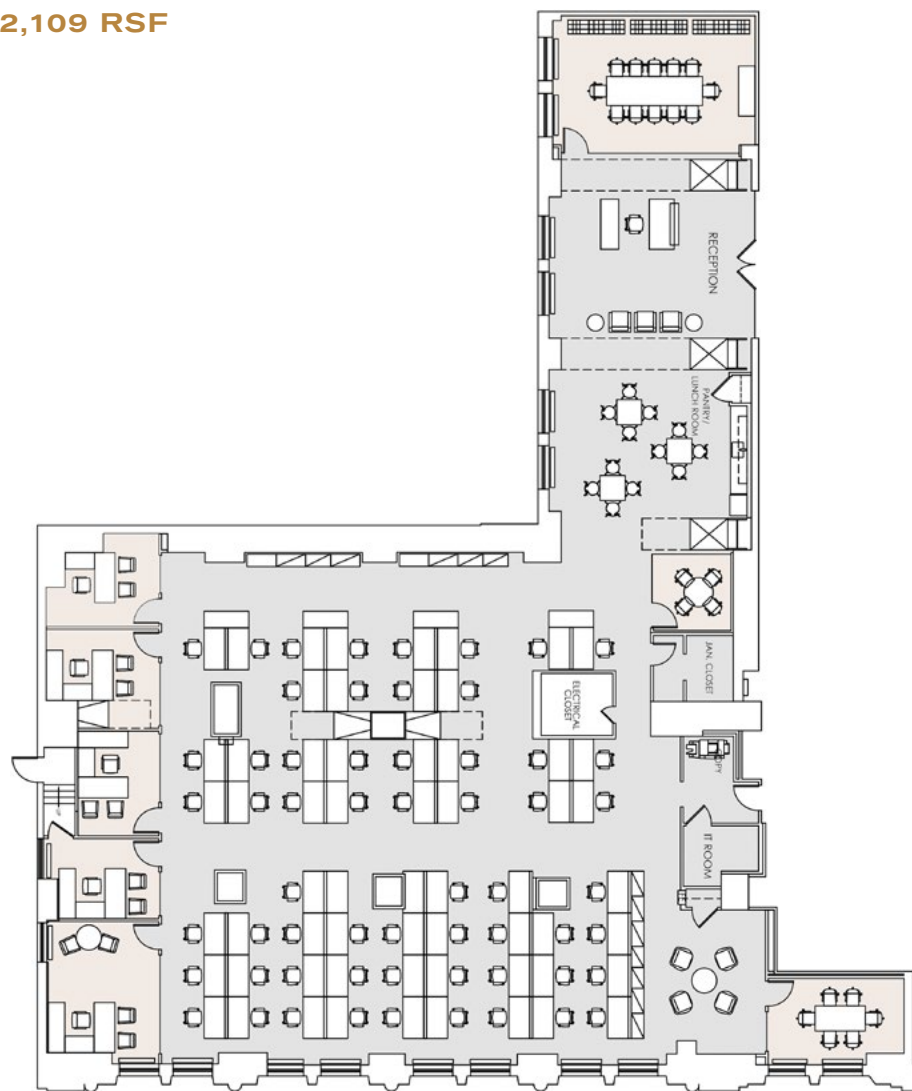

110 ^{E42}

CREATIVE PRE-BUILT

SUITE 602 - 12,109 RSF

FLOOR KEY	
Total Offices	5
Workstations	59
Conference Rooms	2
Pantry	1
Receptionist	1
Total Personnel	65