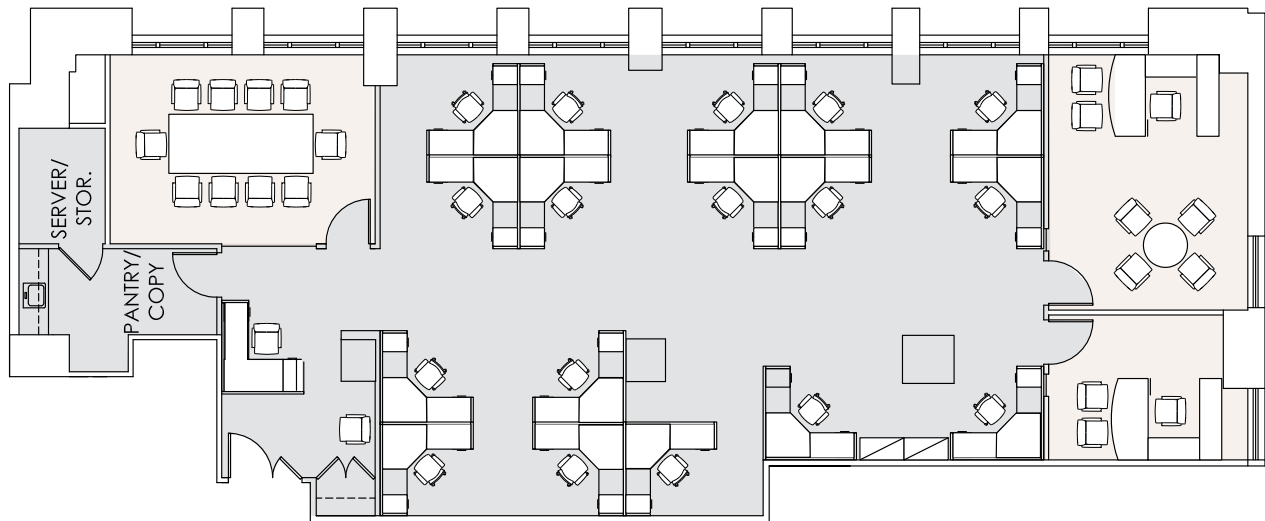

110 ^{E42}

EXISTING CONDITIONS

SUITE 1502 - 4,249 RSF

FLOOR KEY	
Total Offices	2
Workstations	18
Conference Rooms	1
Pantry	1
Total Personnel	20