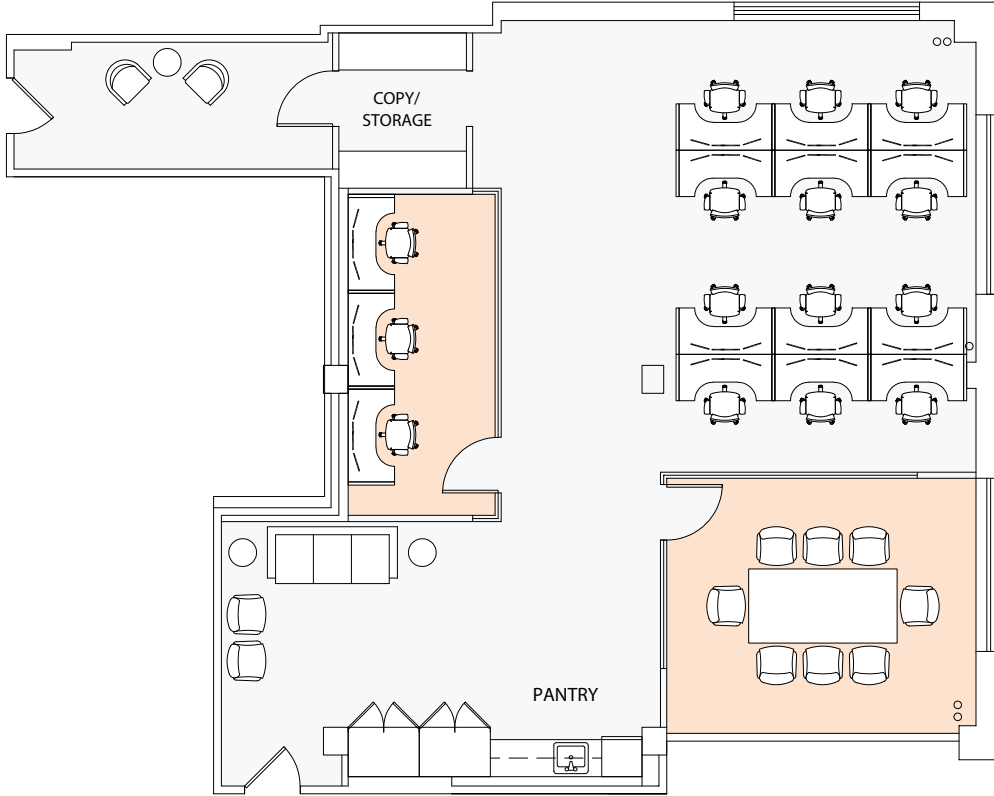

# Existing Conditions

SUITE 9D  
2,521 RSF

Floor Key:

Office	1
Conference Room	1
Workstation	12
Reception	1
Pantry	1
Total Personnel	14

9th Floor Layout

MORE INFO