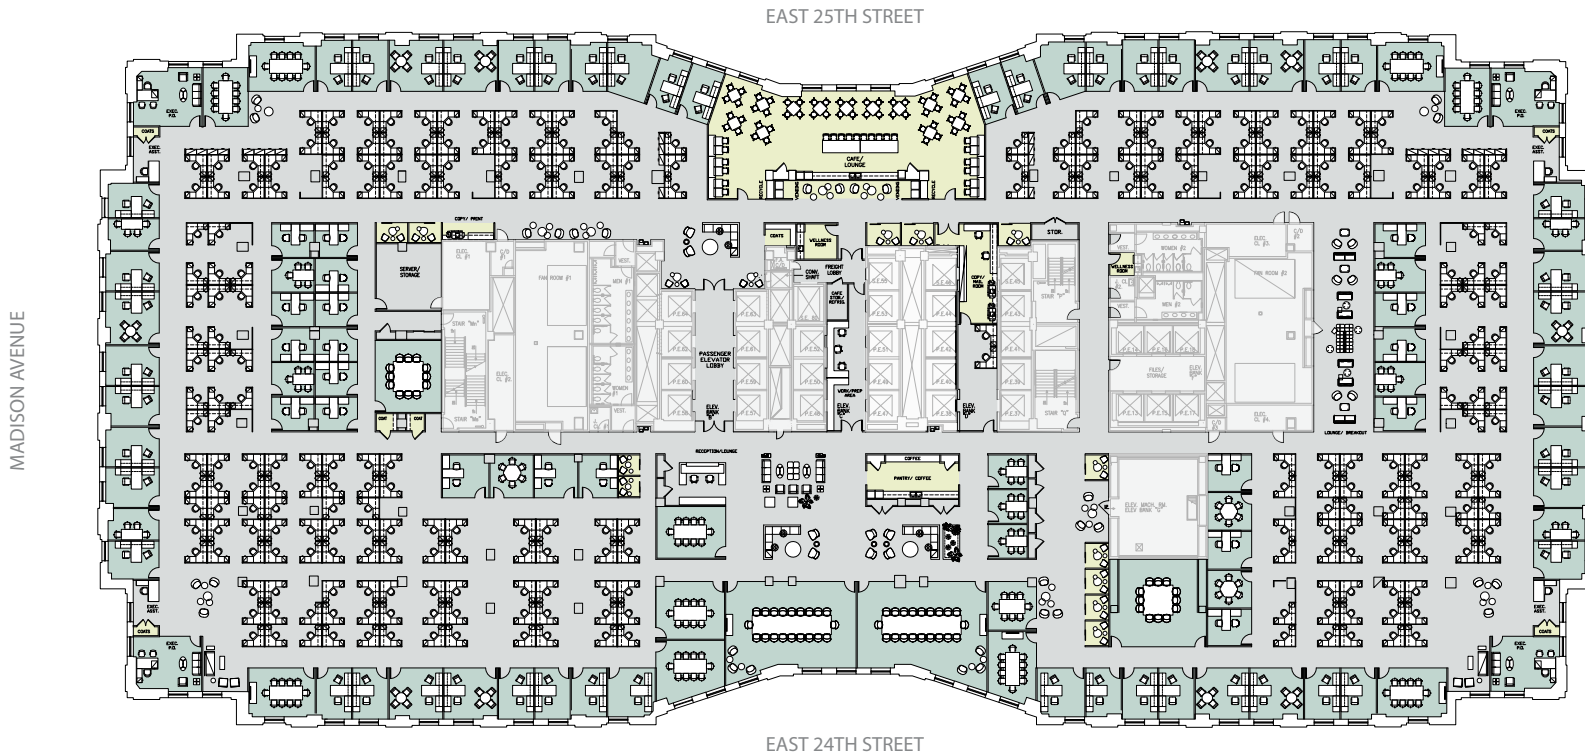

WORKSTATION INTENSIVE TEST FIT

11TH FLOOR - 98,420 RSF

[Click here for more information](#)

Total Offices	16	Workstations	581
Conference Rooms	11	Reception	1
Breakout Rooms	10	Café/Lounge	1
Phone Rooms	18	Copy/ Mail Room	1
		Total Staff	598
		RSF/head	165 RSF

OFFICE TEST FIT

11TH FLOOR - 98,420 RSF

Total Offices	56	Workstations	455
Conference Rooms	7	Reception	1
Breakout Rooms	11	Café/Lounge	1
Phone Rooms	23	Copy/ Mail Room	1
		Total Staff	515
		RSF/head	191 RSF

[Click here for more information](#)

OFFICE INTENSIVE TEST FIT

11TH FLOOR - 98,420 RSF

[Click here for more information](#)

Total Offices	76	Workstations	294
Conference Rooms	15	Reception	1
Breakout Rooms	10	Café/Lounge	1
Phone Rooms	12	Copy/ Mail Room	1
		Total Staff	371
		RSF/head	265 RSF

CORE AND SHELL

11TH FLOOR - 98,420 RSF

[Click here for more information](#)