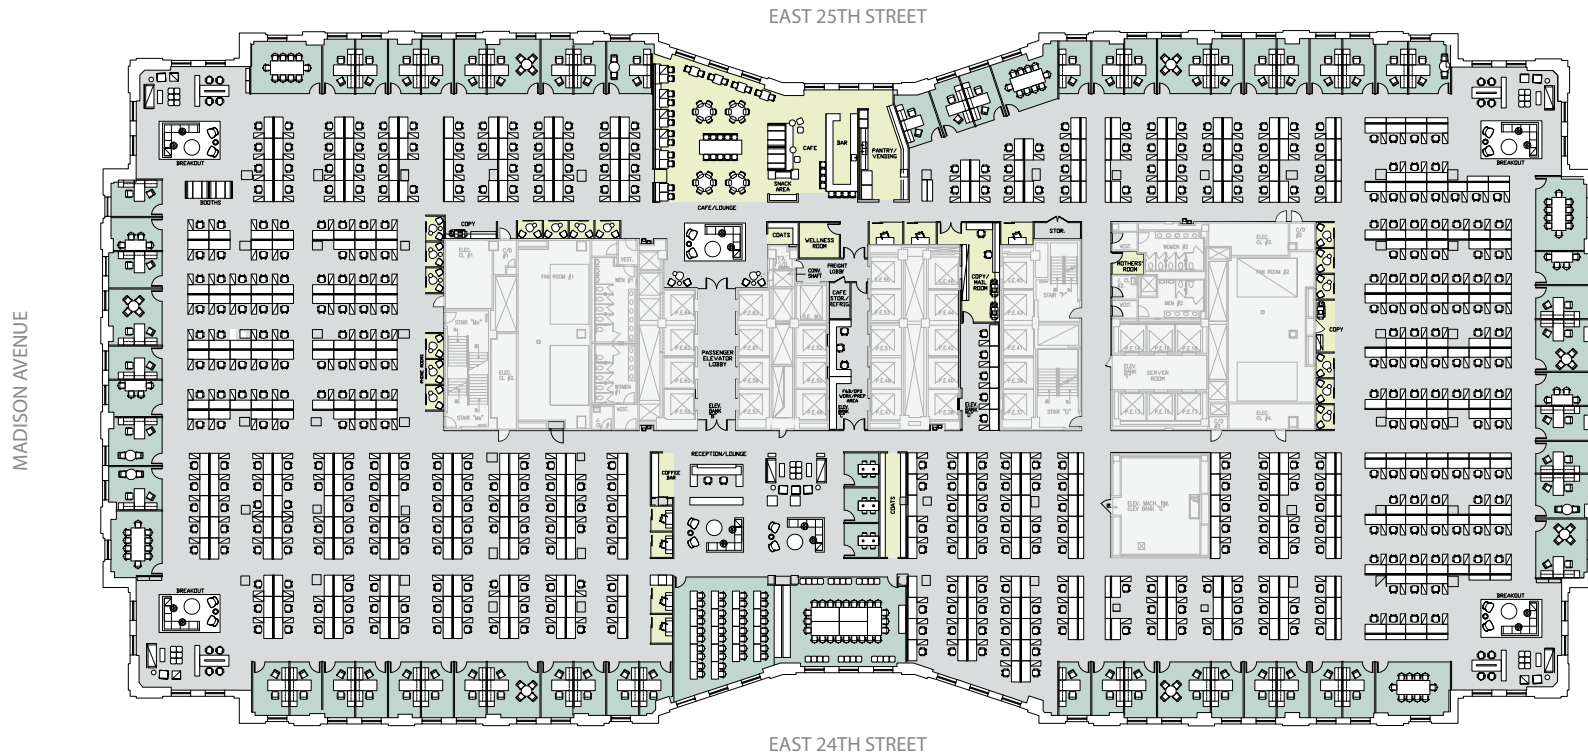

WORKSTATION INTENSIVE TEST FIT

11TH FLOOR - 98,420 RSF

[Click here for more information](#)

Total Offices	16	Workstations	581
Conference Rooms	11	Reception	1
Breakout Rooms	10	Café/Lounge	1
Phone Rooms	18	Copy/ Mail Room	1
		Total Staff	598
		RSF/head	165 RSF

OFFICE TEST FIT

11TH FLOOR - 98,420 RSF

Total Offices	56	Workstations	455
Conference Rooms	7	Reception	1
Breakout Rooms	11	Café/Lounge	1
Phone Rooms	23	Copy/ Mail Room	1
		Total Staff	515
		RSF/head	191 RSF

[Click here for more information](#)

OFFICE INTENSIVE TEST FIT

11TH FLOOR - 98,420 RSF

[Click here for more information](#)

Total Offices	76	Workstations	294
Conference Rooms	15	Reception	1
Breakout Rooms	10	Café/Lounge	1
Phone Rooms	12	Copy/ Mail Room	1
		Total Staff	371
		RSF/head	265 RSF

CORE AND SHELL

11TH FLOOR - 98,420 RSF

[Click here for more information](#)