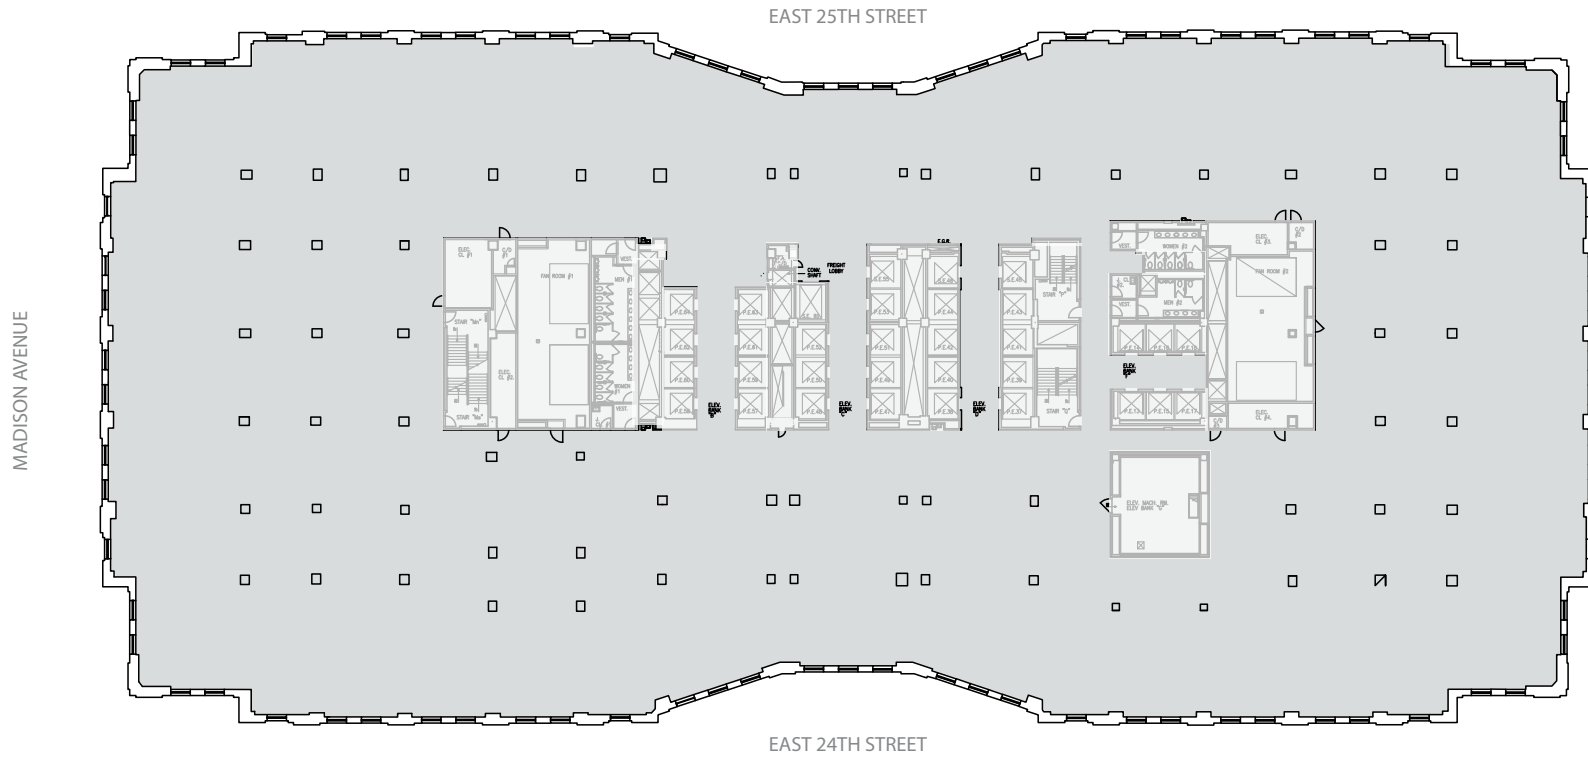

OFFICE TEST FIT

11TH FLOOR - 98,420 RSF

Total Offices	56	Workstations	455
Conference Rooms	7	Reception	1
Breakout Rooms	11	Café/Lounge	1
Phone Rooms	23	Copy/ Mail Room	1
		Total Staff	515
		RSF/head	191 RSF

[Click here for more information](#)

OFFICE INTENSIVE TEST FIT

11TH FLOOR - 98,420 RSF

[Click here for more information](#)

Total Offices	76	Workstations	294
Conference Rooms	15	Reception	1
Breakout Rooms	10	Café/Lounge	1
Phone Rooms	12	Copy/ Mail Room	1
		Total Staff	371
		RSF/head	265 RSF

CORE AND SHELL

11TH FLOOR - 98,420 RSF

[Click here for more information](#)