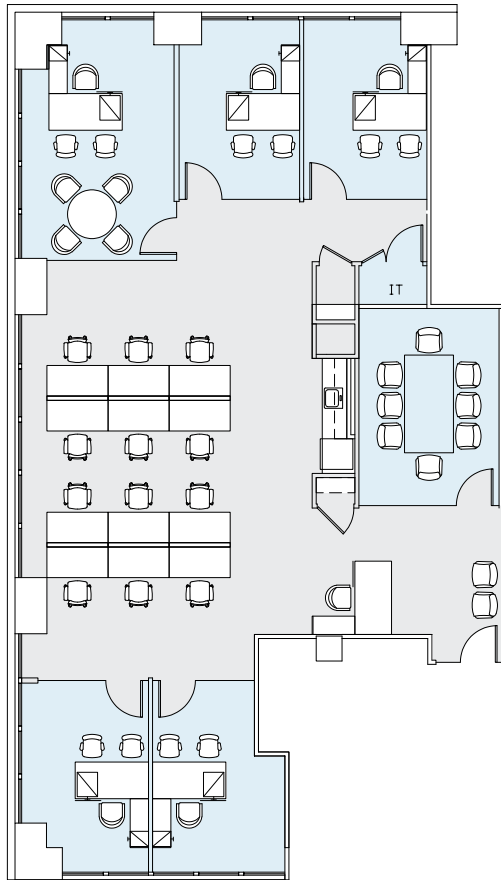

SUITE 3410 - 3,882 RSF  
PRE-BUILD

PARK AVENUE

FLOOR KEY	
Offices	5
Workstations	12
Conference Rooms	1
Pantry	1
Reception	1
Total Personnel	18

[Click here for more information](#)