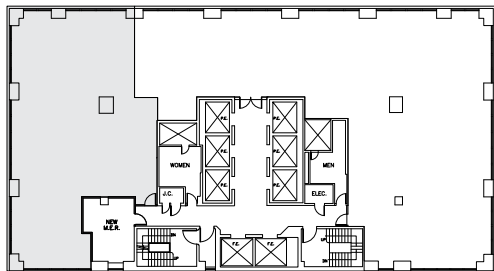

SUITE 3410 - 3,882 RSF  
PRE-BUILD

PARK AVENUE

FLOOR KEY	
Offices	5
Workstations	12
Conference Rooms	1
Pantry	1
Reception	1
Total Personnel	18

[Click here for more information](#)