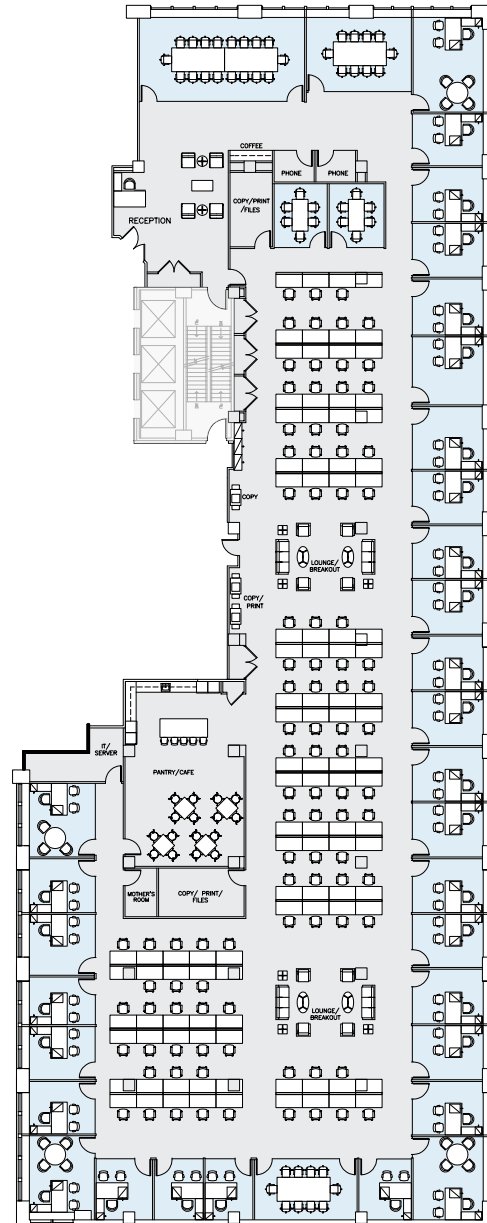

100 PARK AVENUE

SUITE 600S – 24,394 RSF PROPOSED OPEN LAYOUT

FLOOR KEY

Offices	15
Workstations	142
Conference Rooms	7
Reception	1
Pantry/Cafe	1
Phone Room	2
Total Personnel	158
RSF Per Person	154

PARK AVENUE

40th STREET

100 PARK AVENUE

SUITE 600S – 24,394 RSF PROPOSED OFFICE LAYOUT

FLOOR KEY

Offices	31
Workstations	98
Conference Rooms	5
Reception	1
Pantry/Cafe	1
Phone Room	2
Total Personnel	129
RSF Per Person	189

PARK AVENUE

40th STREET