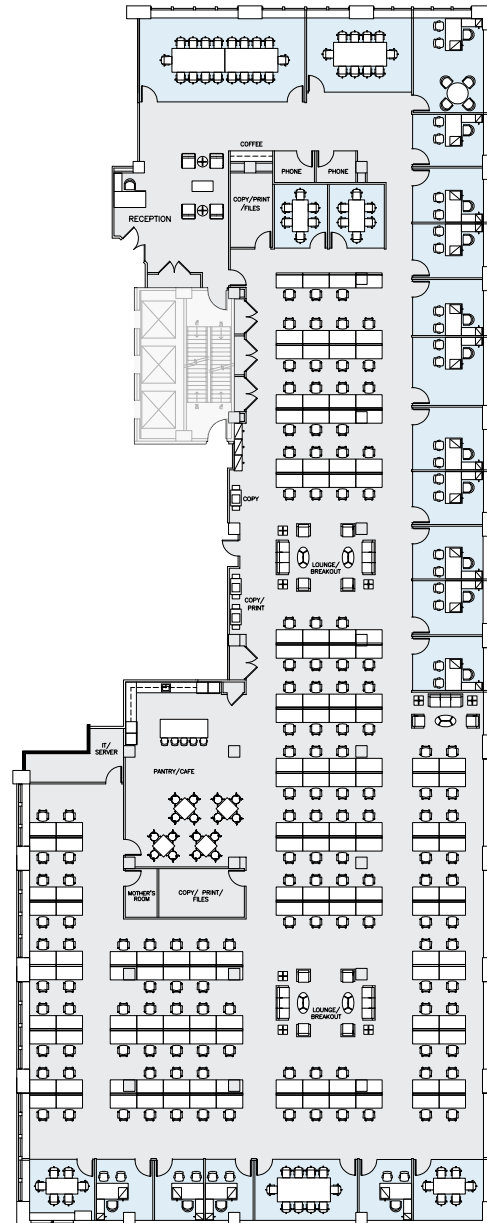

100 PARK AVENUE

SUITE 600S – 24,394 RSF PROPOSED OPEN LAYOUT

FLOOR KEY

Offices	15
Workstations	142
Conference Rooms	7
Reception	1
Pantry/Cafe	1
Phone Room	2
Total Personnel	158
RSF Per Person	154

PARK AVENUE

40th STREET

100 PARK AVENUE

SUITE 600S – 24,394 RSF PROPOSED OFFICE LAYOUT

FLOOR KEY

Offices	31
Workstations	98
Conference Rooms	5
Reception	1
Pantry/Cafe	1
Phone Room	2
Total Personnel	129
RSF Per Person	189

PARK AVENUE

40th STREET