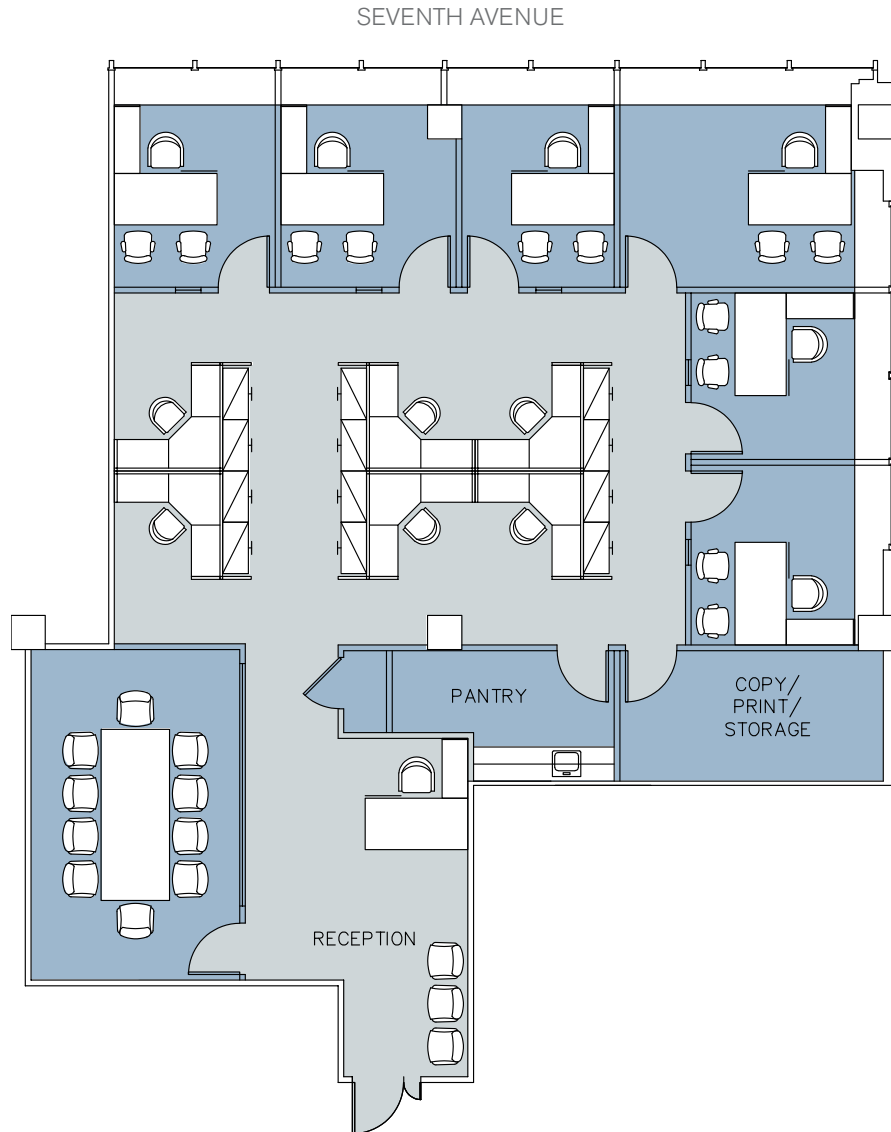

# 810 SEVENTH

SUITE 802 - 3,553 RSF  
EXISTING CONDITIONS

FLOOR KEY	
Offices	6
Workstations	6
Conference/Breakout Rooms	1
Pantry	1
Reception	1
Total Personnel	13

[Click here for more information](#)