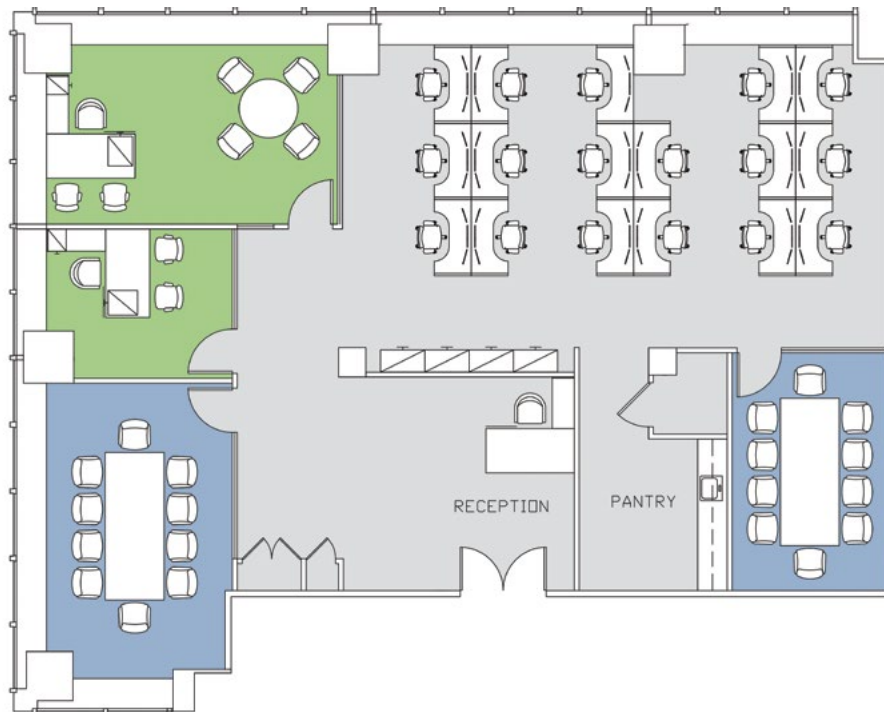

10E 53

SUITE 3301 – 4,019 RSF
EXISTING CONDITIONS

FLOOR KEY:	
Total Offices	2
Workstations	17
Conference Rooms	2
Receptionist	1
Total Personnel	20

[Click here for more information](#)