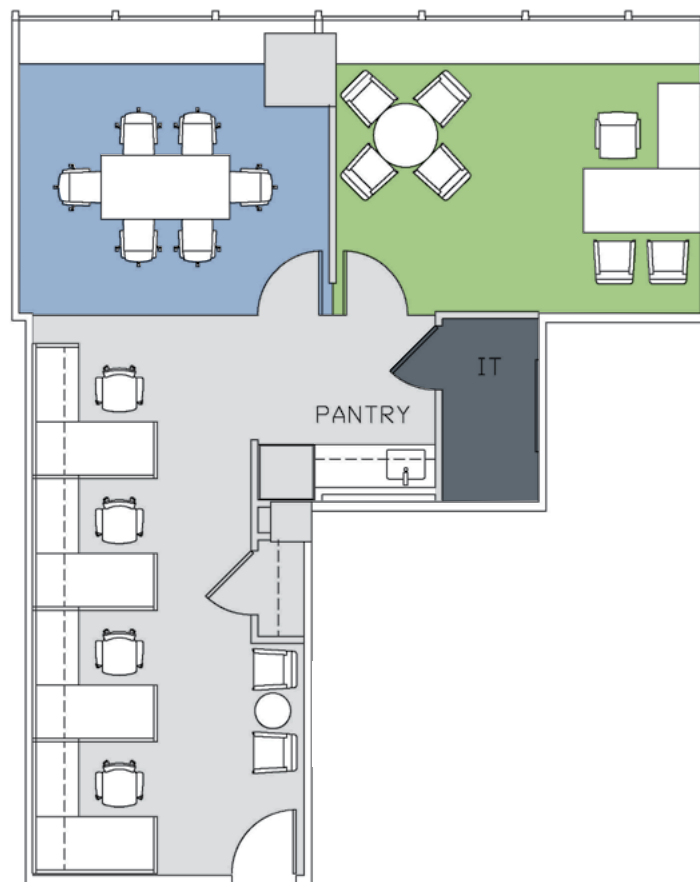

# 10E 53

SUITE 3001 – 1,472 RSF  
EXISTING CONDITIONS

FLOOR KEY:	
Total Offices	1
Workstations	4
Conference Rooms	1
Receptionist	1
Pantry	1
Total Personnel	?

[Click here for more information](#)