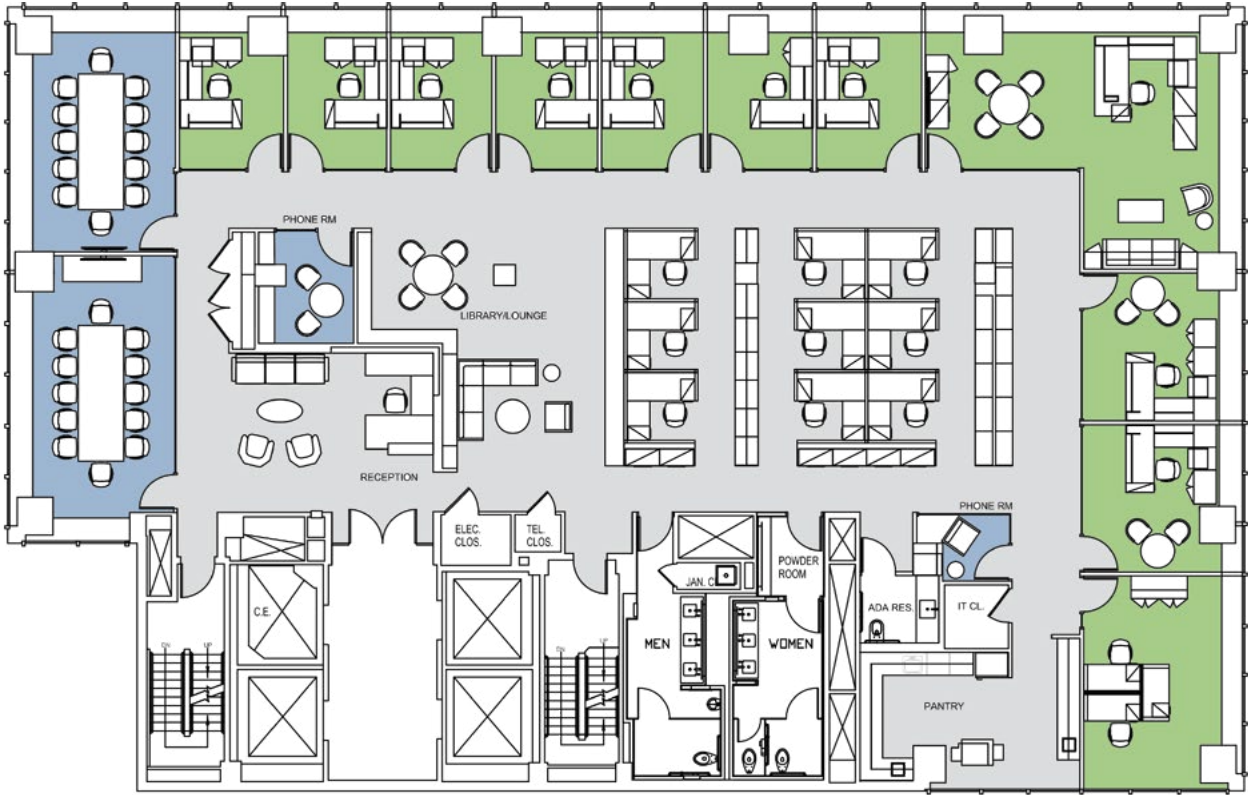

10E 53

ENTIRE 32ND FLOOR – 8,925 RSF
EXISTING CONDITIONS

FLOOR KEY:	
Total Offices	11
Workstations	9
Conference Rooms	2
Receptionist	1
Total Personnel	21

[Click here for more information](#)