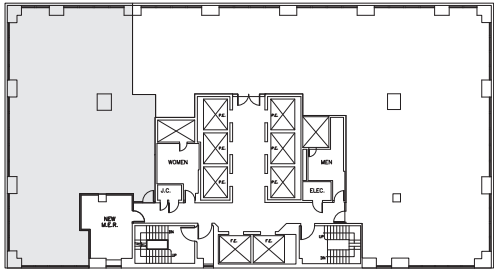

SUITE 3410 - 3,882 RSF
PRE-BUILD

PARK AVENUE

FLOOR KEY	
Offices	5
Workstations	12
Conference Rooms	1
Pantry	1
Reception	1
Total Personnel	18

[Click here for more information](#)