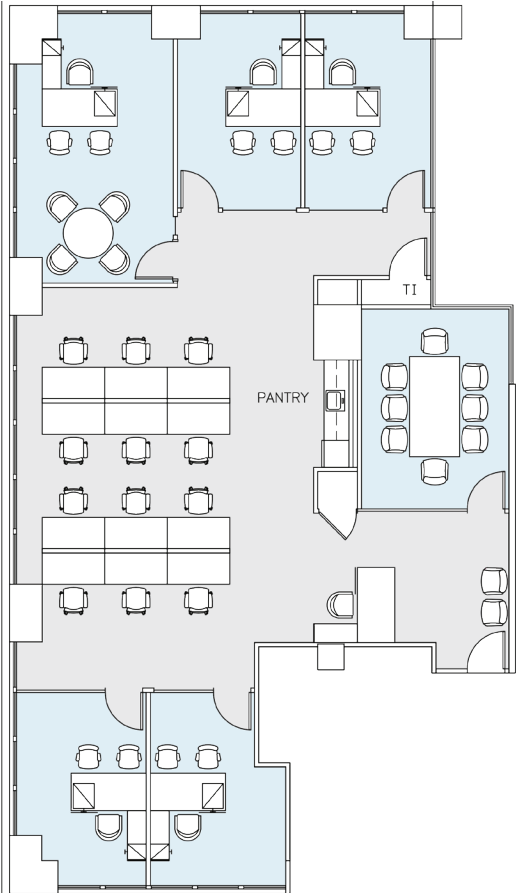

SUITE 3410 - 3,882 RSF
PRE-BUILD

PARK AVENUE

FLOOR KEY	
Offices	5
Workstations	12
Conference Rooms	1
Pantry	1
Reception	1
Total Personnel	18

[Click here for more information](#)