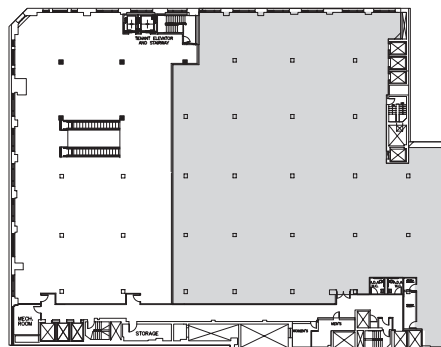

2 HERALD SQUARE

PARTIAL 2ND FLOOR
PROPOSED LAYOUT - 21,948 RSF

AVENUE OF THE AMERICAS

FLOOR KEY	
Offices	9
Workstations	105
Conference/Breakout Rooms	9
Phone Rooms	4
Cafe	1
Receptionists	1
Total Personnel	115