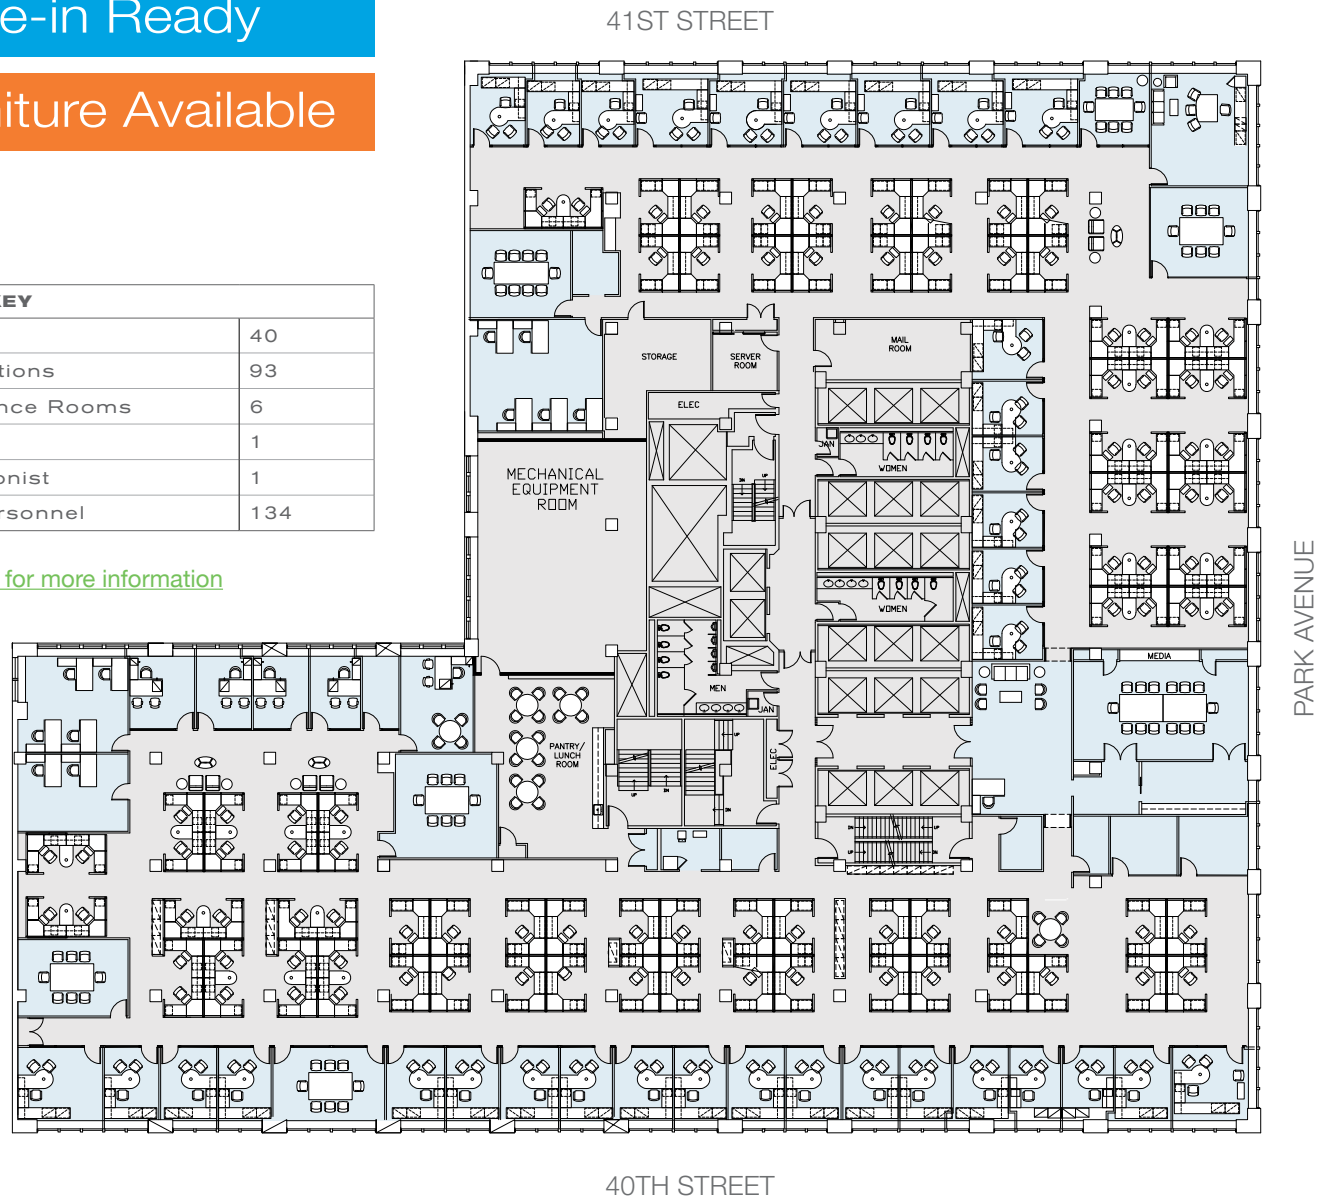

4TH FLOOR – 43,294 RSF

EXISTING CONDITIONS

Move-in Ready

Furniture Available

FLOOR KEY	
Offices	40
Workstations	93
Conference Rooms	6
Pantry	1
Receptionist	1
Total Personnel	134

[Click here for more information](#)

40TH STREET

PARK AVENUE

Move-in Ready

Furniture Available

**4TH FLOOR ELEVATORS**

**4TH FLOOR RECEPTION**

Move-in Ready

Furniture Available

4TH FLOOR

Move-in Ready

Furniture Available

**4TH FLOOR CONFERENCE ROOM**