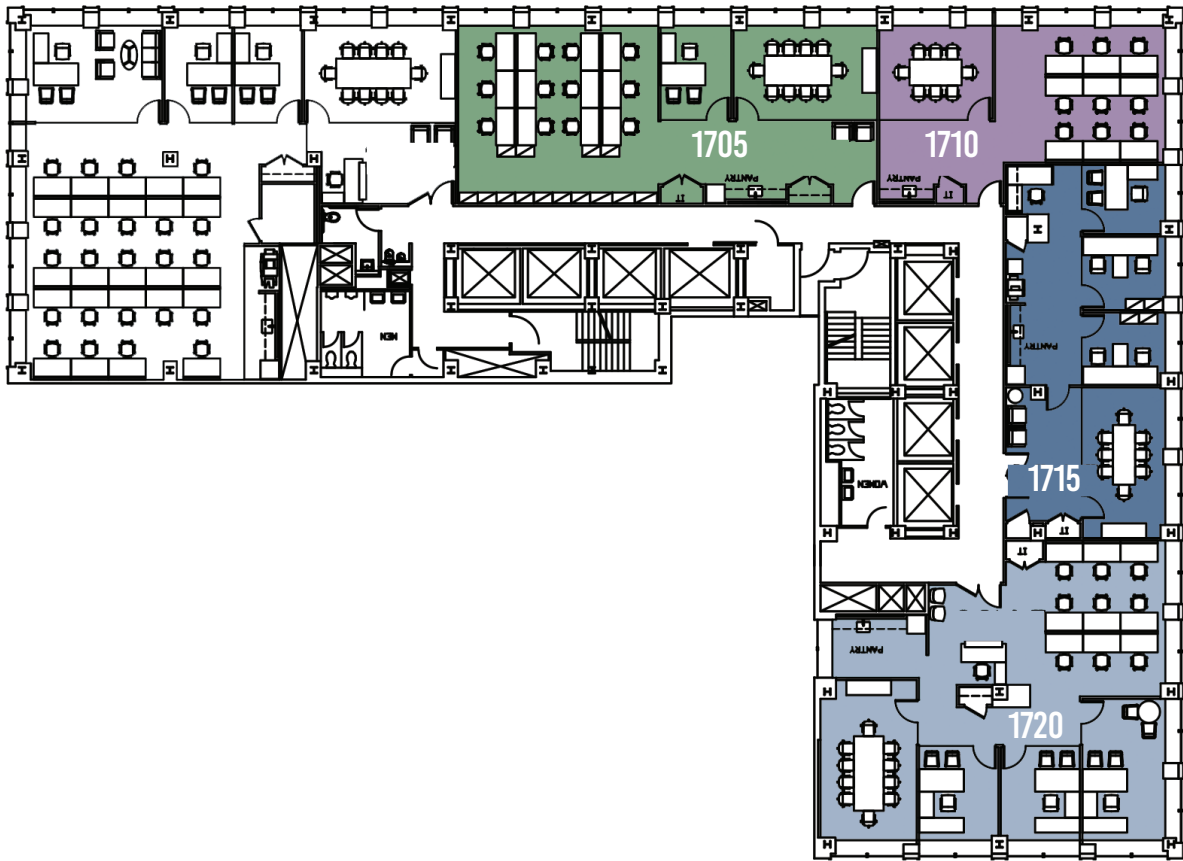

1350

Avenue of the Americas

PROPOSED DIVISIONS LAYOUT

17TH FLOOR

SUITE 1705 - 2,392 RSF

SUITE 1710 - 1,505 RSF

SUITE 1715 - 1,929 RSF

SUITE 1720 - 3,023 RSF

WEST 55TH STREET

AVENUE OF THE AMERICAS

WEST 54TH STREET

SUITE 1705	
Total Offices	1
Total Cubicles	12
Conference Rooms	1
Pantry	1
Receptionist	1
Total Personnel	13

SUITE 1710	
Total Offices	0
Total Cubicles	9
Conference Rooms	1
Pantry	1
Receptionist	0
Total Personnel	9

SUITE 1715	
Total Offices	3
Total Cubicles	3
Conference Rooms	1
Pantry	0
Receptionist	0
Total Personnel	6

SUITE 1720	
Total Offices	3
Total Cubicles	9
Conference Rooms	1
Pantry	1
Receptionist	1
Total Personnel	13