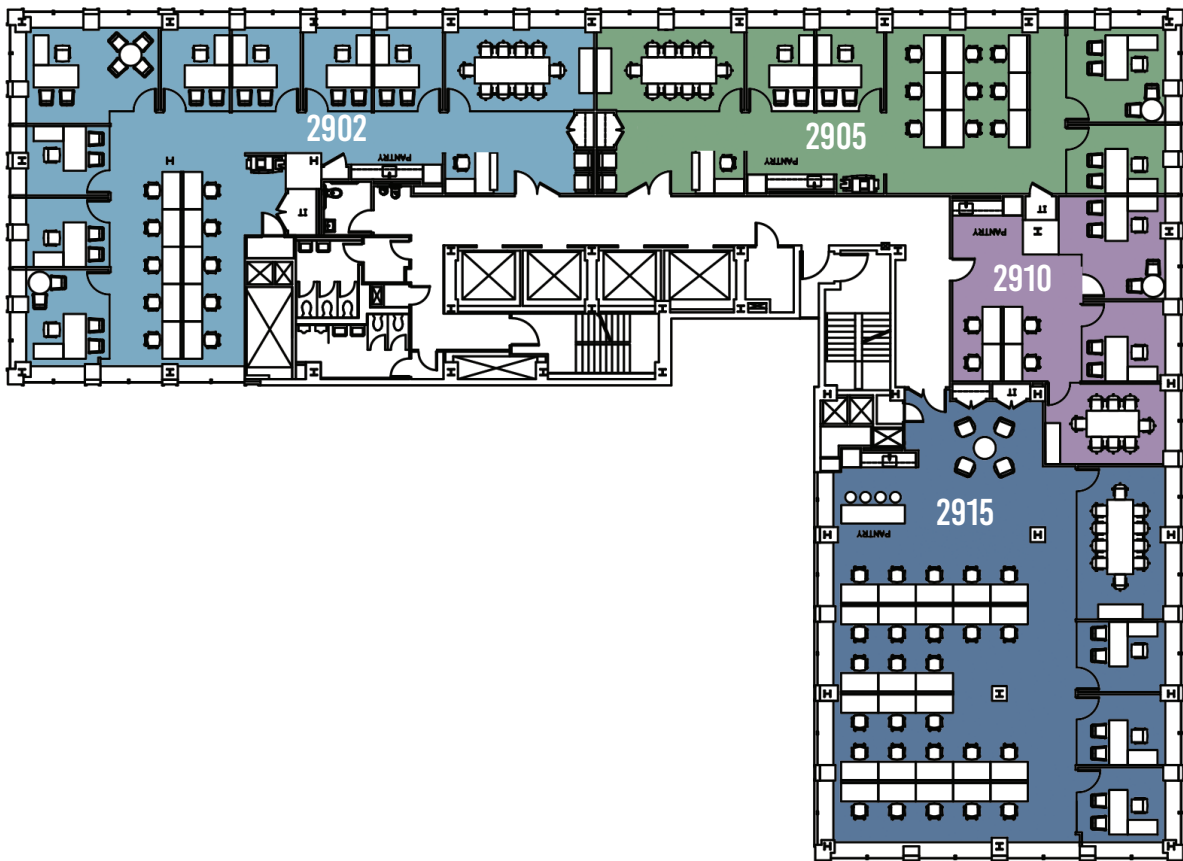

## PROPOSED DIVISIONS LAYOUT

### ENTIRE 29TH FLOOR

SUITE 2902 - 4,325 RSF

SUITE 2905 - 3,058 RSF

SUITE 2910 - 1,506 RSF

SUITE 2915 - 4,441 RSF

WEST 55TH STREET

AVENUE OF THE AMERICAS

WEST 54TH STREET

SUITE 2902	
Total Offices	8
Total Cubicles	19
Conference Rooms	1
Pantry	1
Receptionist	1
<b>Total Personnel</b>	<b>19</b>

SUITE 2905	
Total Offices	4
Total Cubicles	9
Conference Rooms	1
Pantry	1
Receptionist	1
<b>Total Personnel</b>	<b>14</b>