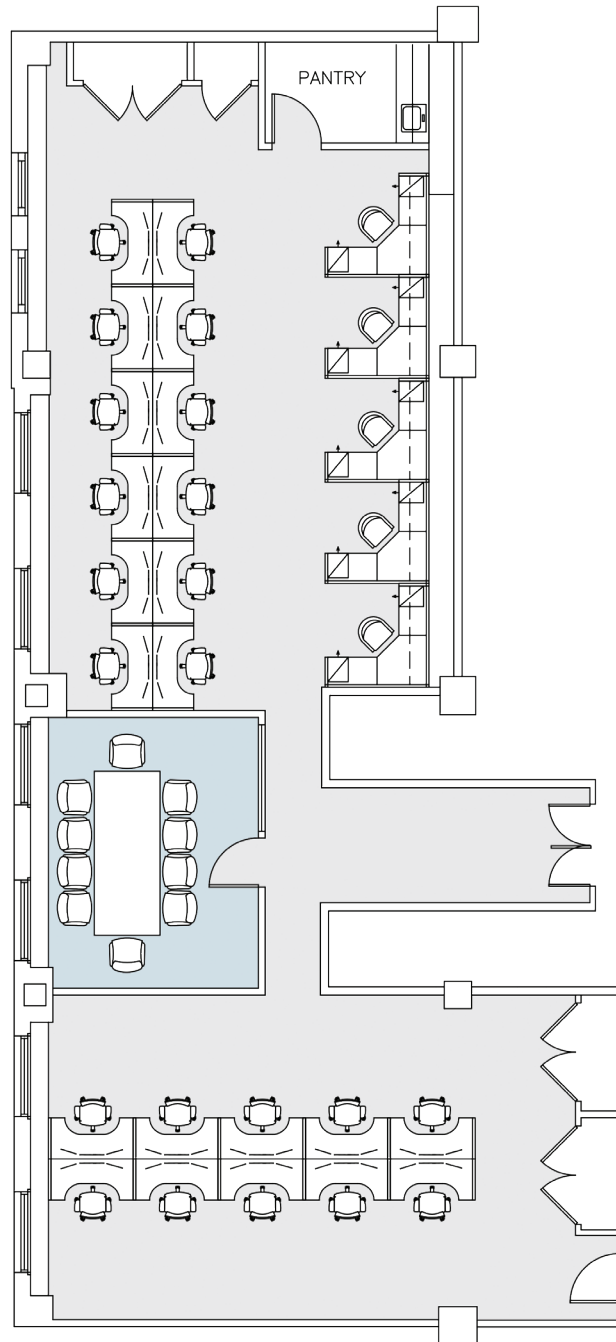

EXISTING CONDITIONS - 3,713 RSF

FLOOR KEY	
Conference Room	1
Workstations	27
Total Personnel	27