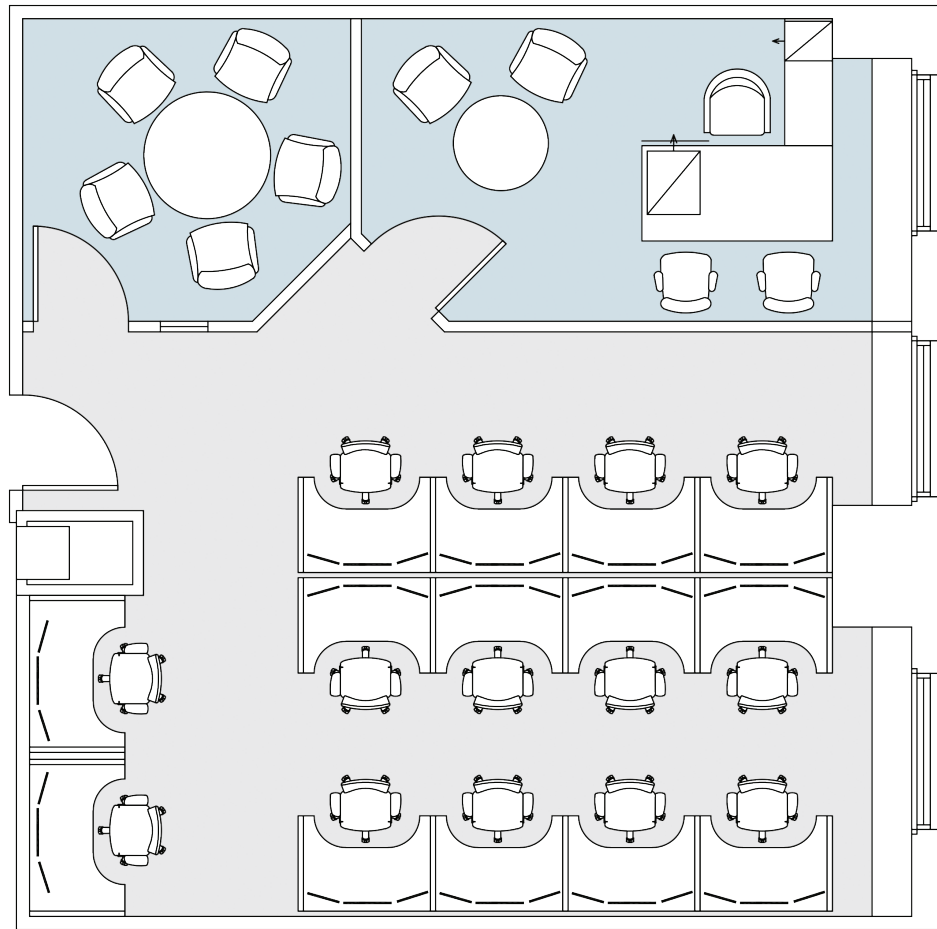

EXISTING CONDITIONS - 1,340 RSF

FLOOR KEY	
Total Offices	1
Conference Room	1
Workstations	14
Total Personnel	15