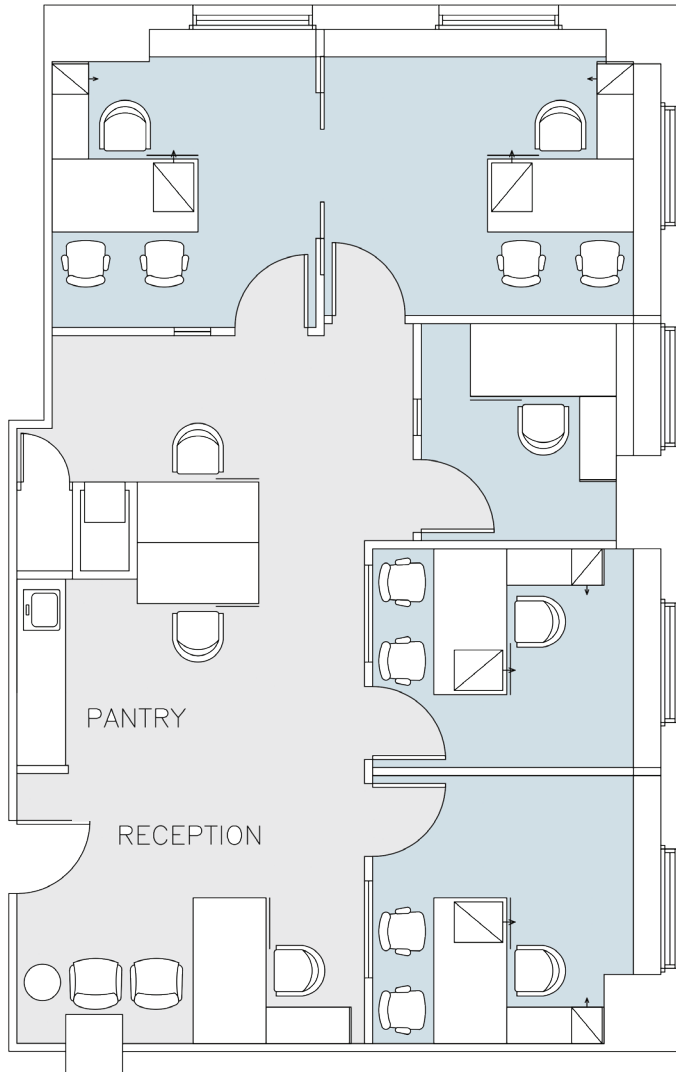

EXISTING CONDITIONS - 1,823 RSF

| FLOOR KEY       |   |
|-----------------|---|
| Total Offices   | 5 |
| Conference Room | 1 |
| Workstations    | 2 |
| Receptionist    | 1 |
| Total Personnel | 8 |