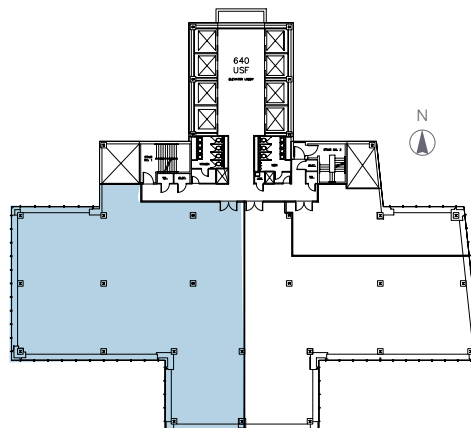

SEVENTH AVE

FLOOR KEY

Offices	13
Workstations	17
Conference Room	2
Reception	1
Pantry	1
IT/Server	1
Total Personnel	31

[Click here for more information](#)