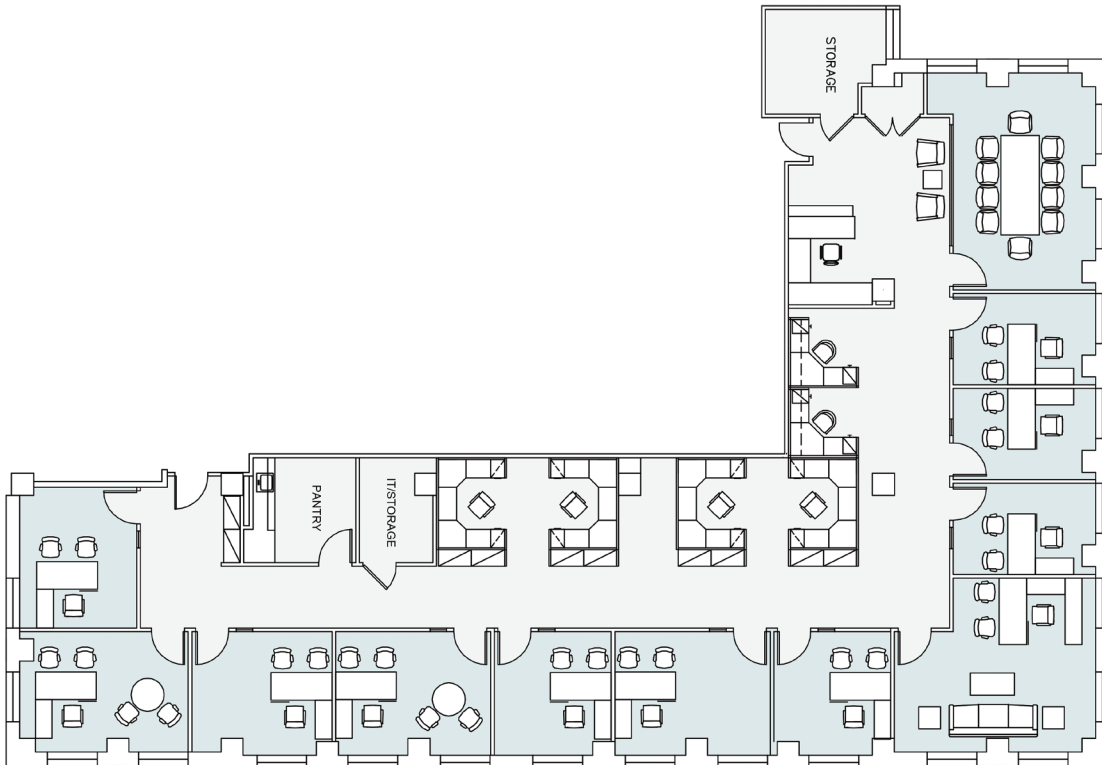

# 220E42NDST

THE NEWS BUILDING

EXISTING CONDITIONS  
SUITE 2204-05 - 6,015 RSF

41ST STREET

2ND AVENUE

FLOOR KEY:	
Offices	11
Conference Room	1
Workstations	6
Pantry	1
Reception	1
<b>Total Headcount</b>	<b>17</b>