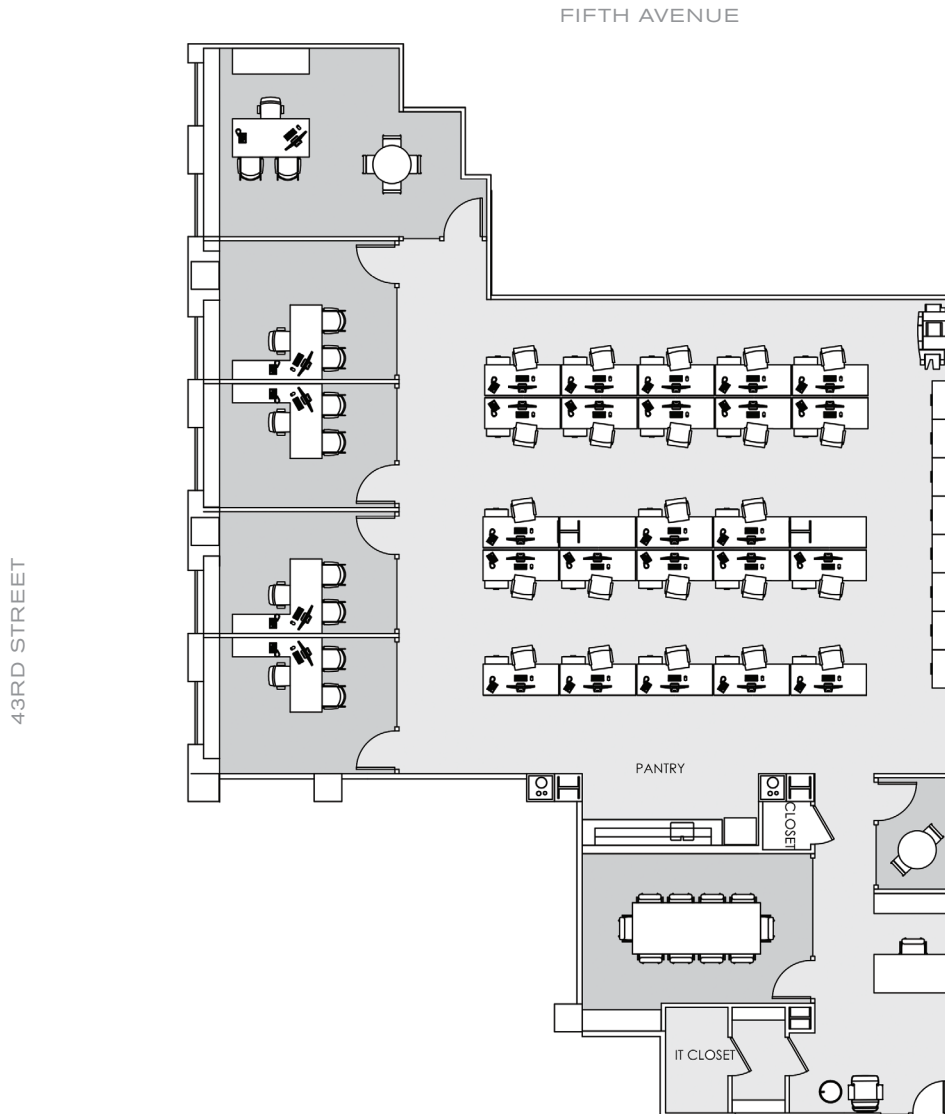

PARTIAL 6TH FLOOR: SUITE 630 – 6,351 RSF

**FLOOR KEY**

Offices	5
Conference Rooms	2
Workstations	23
Receptionist	1
Total Headcount	29